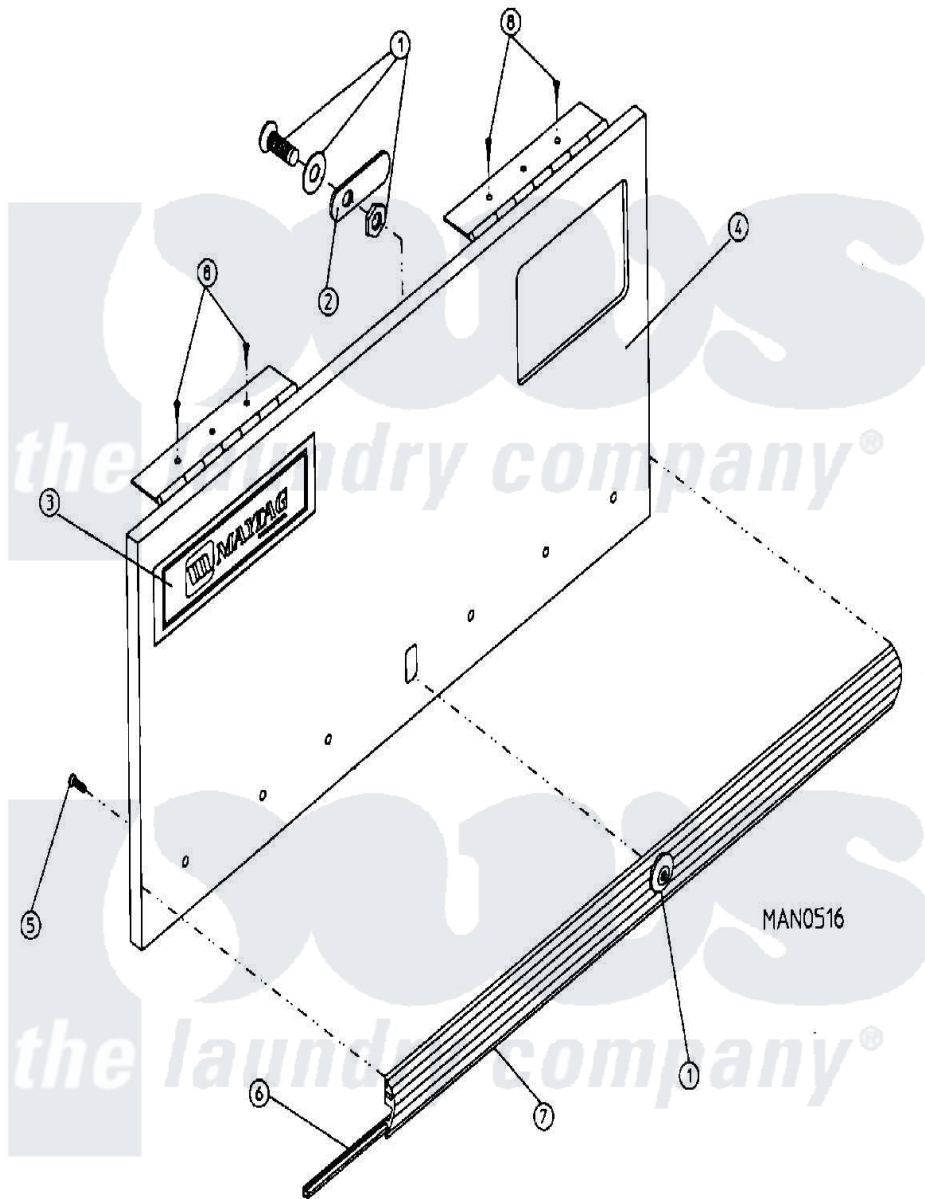

# Maytag DG75PN1 01 - CONTROL DOOR ASSEMBLY (DG75)

Maytag [Commercial Maytag DG75PN1 Dryer Parts](#) Parts Diagram 01 - CONTROL DOOR ASSEMBLY (DG75)  
 Click on the part number to view part

Item	Original Part Number	Replaced By	Status	Part Description
000	W10124350		Not Available	ORDER PARTS FROM AMERICAN DRYER CORP AT 508-678-9000
001	A160017		Not Available	LOCK, SPECIAL DUMMY
002	A160016	<a href="#">160016</a>		1 1/4 Str
003	A112343	<a href="#">112343</a>		Maytag Log
004	A800020	<a href="#">W10146941</a>		75 Hi-Sec
005	A180202		Not Available	TOP TRIM STRIP W/LOCK HOLE (38-1/4" LENGTH)
006	A102307		Not Available	GASKET, TRIM BUMPER (SOLD IN FEET)
007	A150201	<a href="#">150201</a>		10-32 X 1
008	A150415		Not Available	SCREW, CRIMPTITE (PH. RD.HD.) (No.10-16 X 1/2" PH. RD. HD.)
009	A102600		Not Available	CATCH, ROD SUPPORT-CTRL. DOOR
010	A102601		Not Available	CLIP, RETAINER (CONTROL DOOR ROD)