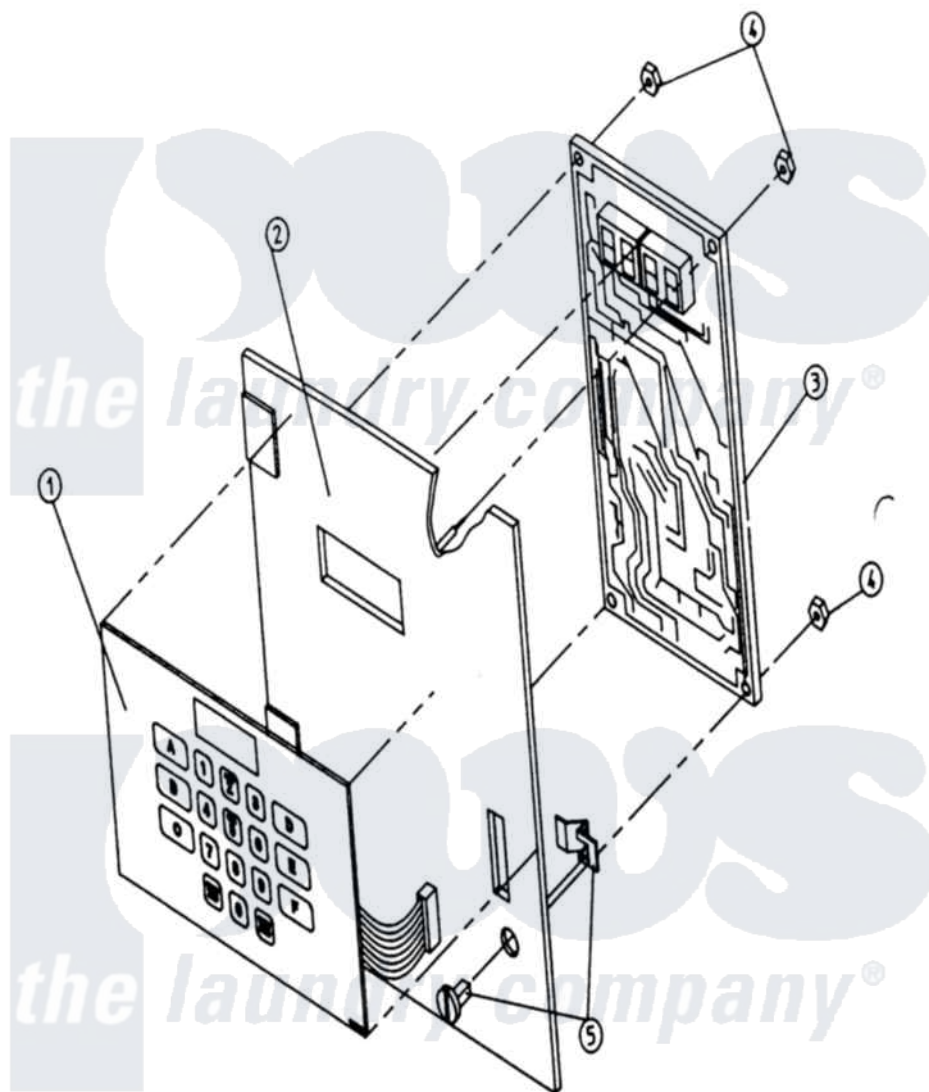

# Maytag DG75PN1 02 - MICROPROCESSOR CONTROL PANEL (PN MODELS)

Maytag [Commercial Maytag DG75PN1 Dryer Parts](#) Parts Diagram 02 - MICROPROCESSOR CONTROL PANEL (PN MODELS)

[Click on the part number to view part](#)

Item	Original Part Number	Replaced By	Status	Part Description
000	W10124350		Not Available	ORDER PARTS FROM AMERICAN DRYER CORP AT 508-678-9000
001	<a href="#">A112535</a>			LABEL ASSY., KEYBOARD (OPL) (ENGLISH)
002	A800057	<a href="#">W10146960</a>		M.P. Contr
"	A800171		Not Available	CONTROL ASSEMBLY (COMPLETE) (INCL. ITEMS 1 THRU 5)
003	A137125		Not Available	CONTROLLER (PHASE 4 O.P.L.)
004	A152001	<a href="#">152001</a>		8-32 X 3 8
005	A160005		Not Available	LATCH, SPRING TURN (2-PIECE) (CHECK LABEL ON COMPUTER CHIP)