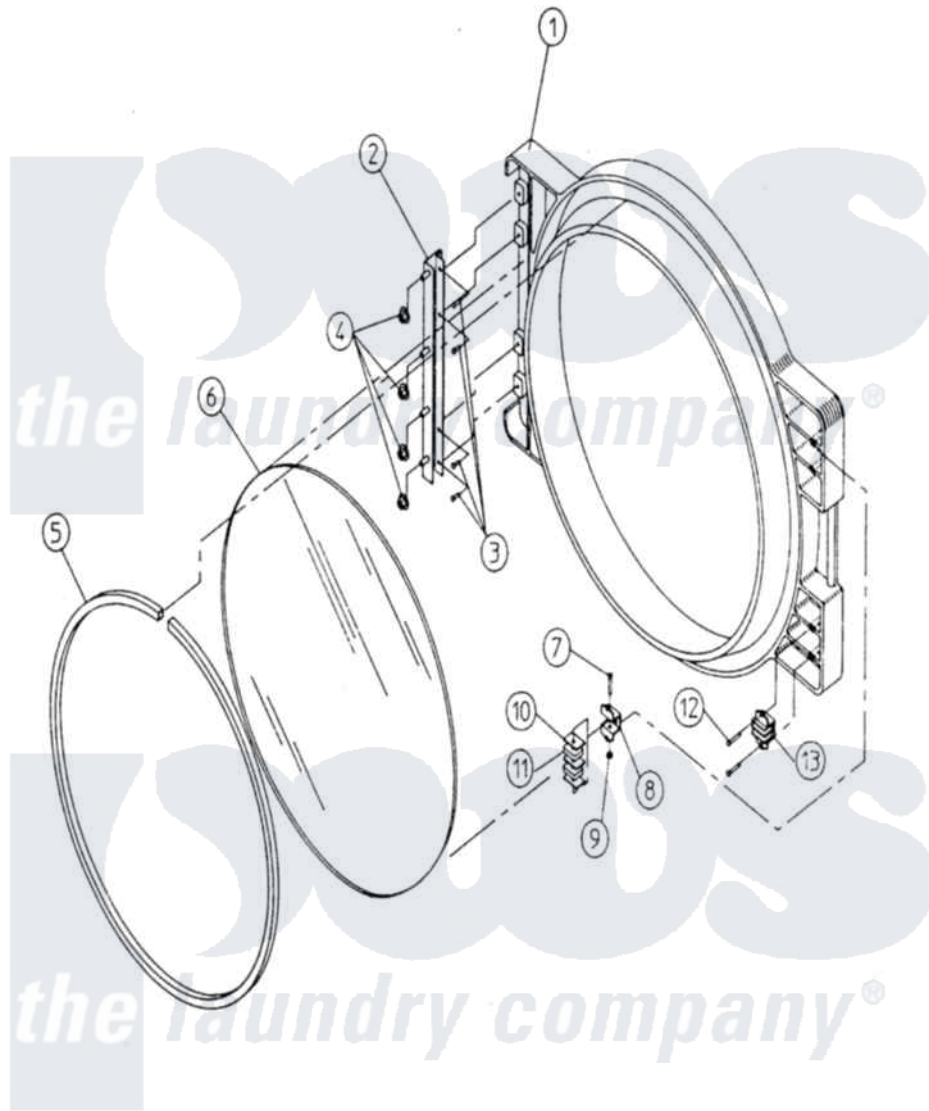

Maytag DG75PN1 04 - MAIN DOOR ASSEMBLY (MAGNET TYPE)

Maytag [Commercial Maytag DG75PN1 Dryer Parts](#) Parts Diagram 04 - MAIN DOOR ASSEMBLY (MAGNET TYPE)
 Click on the part number to view part

Item	Original Part Number	Replaced By	Status	Part Description
000	W10124350		Not Available	ORDER PARTS FROM AMERICAN DRYER CORP AT 508-678-9000
001	A800133		Not Available	DOOR ASSEMBLY (- ACCESSORIES) (INCL 1, 2, & 3-GREY)
"	A800134		Not Available	DOOR W/GLASS & GASKET (INCL 1,2,3,5, & 6-GREY)
"	A800136		Not Available	DOOR ASSEMBLY (COMPLETE) (INCL 1 THRU 12-GREY)
002	A103050		Not Available	HINGE, DOOR
004	A152014	152014		1 4-20 Ser
005	A102350	W10149210		68 1 2 Do
006	A102210	102210		20 7 16 D
007	A150002	150002		6-32 X 1
008	A102105	102105		Magnet Hol
009	A152013	152013		6-32 Hex N
010	A306802	306802		Wire Harness

011	A102102	102102	Door Magnet
012	A150410	MC80MD	Elmntsurf
013	A800131	W10146966	Cast Magnet
014	A170730	170730	10.3 Oz Cl