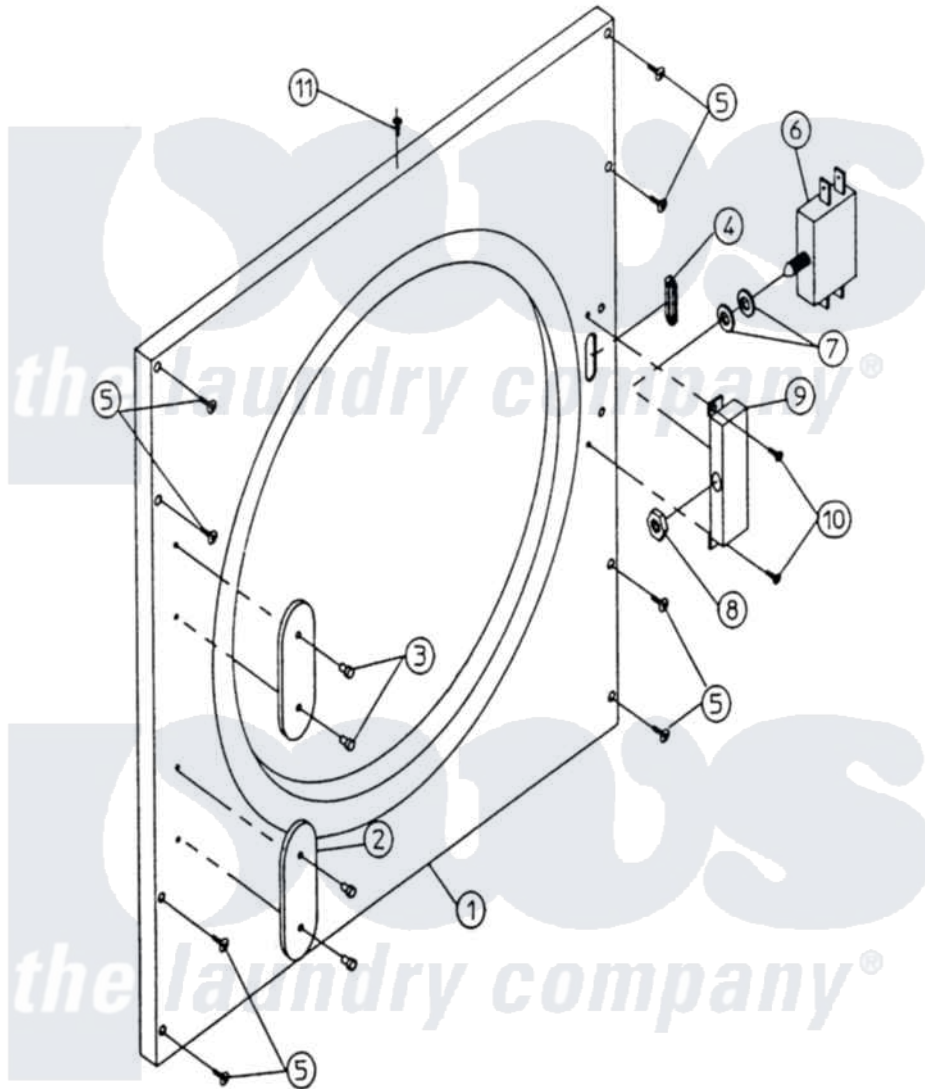

Maytag DG75PN1 06 - FRONT PANEL ASSY. (MAGNET TYPE-DG50/75)

Maytag [Commercial Maytag DG75PN1 Dryer Parts](#) Parts Diagram 06 - FRONT PANEL ASSY. (MAGNET TYPE-DG50/75)

[Click on the part number to view part](#)

| Item | Original Part Number | Replaced By | Status | Part Description |
|------|----------------------|---------------------------|---------------|---|
| 000 | W10124350 | | Not Available | ORDER PARTS FROM AMERICAN DRYER CORP AT 508-678-9000 |
| 001 | A800368 | W10147034 | | 25-50- RH- |
| " | A800371 | W10147035 | | 25-50-RH I |
| " | A800373 | W10147036 | | Ud-50-75 I |
| 002 | A313903 | | Not Available | STRIKER PAD (3 1/2" S.S.) |
| 003 | A154200 | 154200 | | 5 32 RIVE |
| 004 | A121405 | 121405 | | Rubber Gro |
| 005 | A150415 | | Not Available | SCREW, CRIMPTITE (PH. RD.HD.) (No.10-16 X 1/2" PH. RD. HD.) |
| 006 | A137003 | 137003 | | Door Switch |
| 007 | A401551 | | Not Available | DOOR SWITCH SPACER/WASHER |
| 008 | A152003 | 152003 | | 3 8-32 X 1 |
| 009 | A313209 | W10146841 | | Main DR SW |
| " | A870010 | W10147883 | | Main Door |