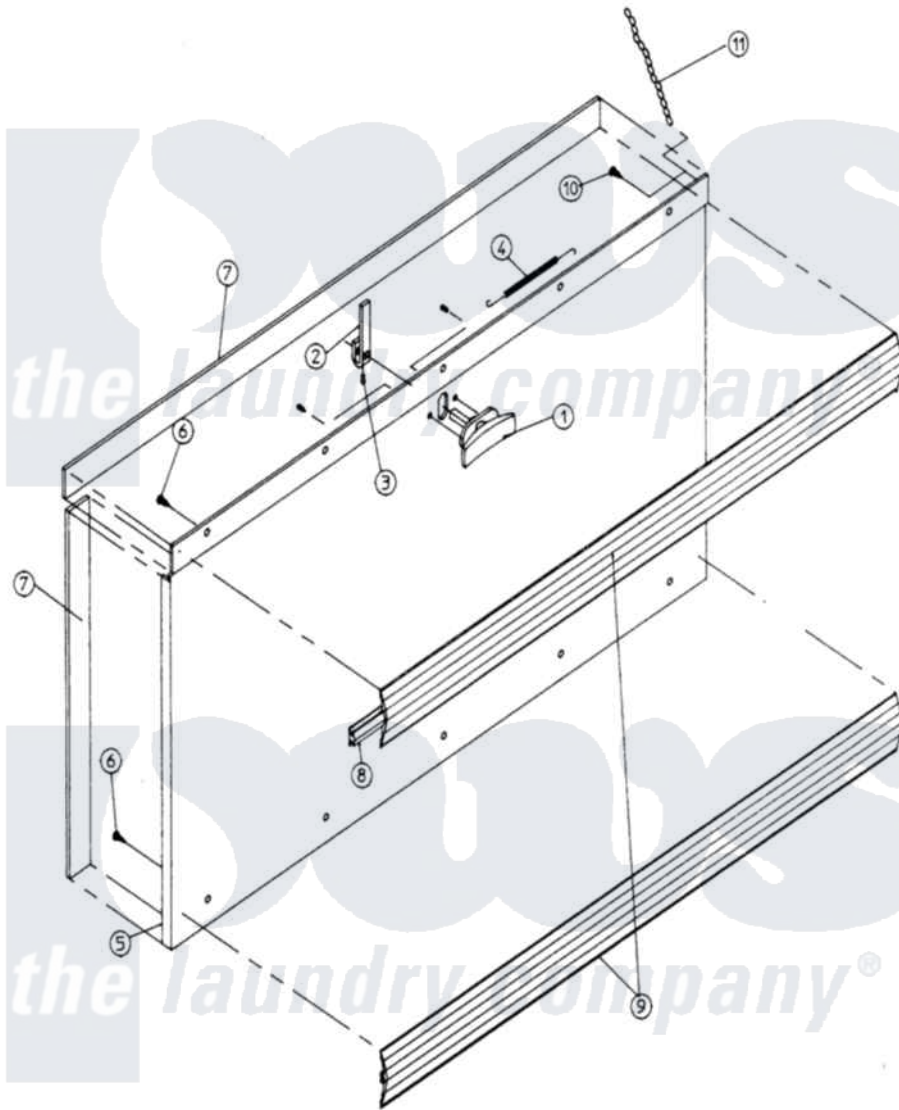

# Maytag DG75PN1 09 - LINT DOOR ASSEMBLY (DG75)

Maytag [Commercial Maytag DG75PN1 Dryer Parts](#) Parts Diagram 09 - LINT DOOR ASSEMBLY (DG75)  
 Click on the part number to view part

Item	Original Part Number	Replaced By	Status	Part Description
000	W10124350		Not Available	ORDER PARTS FROM AMERICAN DRYER CORP AT 508-678-9000
001	A160200		Not Available	KNOB LATCH (W/2 SCREWS)
"	A800150	<a href="#">W10146979</a>		Knob Latc
002	A160008	<a href="#">160008</a>		2 1 2 Str
"	A160009	<a href="#">160009</a>		Adjustable
003	A150425	<a href="#">W10146763</a>		12-24 X 3
004	A157000	<a href="#">157000</a>		SPRING-DRO
005	A800237	<a href="#">W10146999</a>		75 Insul
006	A150201	<a href="#">150201</a>		10-32 X 1
007	A117600		Not Available	TAPE, NOISE SUPPRESSOR (SOLD IN FEET)
008	A102307		Not Available	GASKET, TRIM BUMPER (SOLD IN FEET)
009	A180212	<a href="#">180212</a>		60 75 MI
010	A150415		Not Available	SCREW, CRIMPTITE (PH. RD.HD.) (No.10-16 X 1/2" PH. RD. HD.)