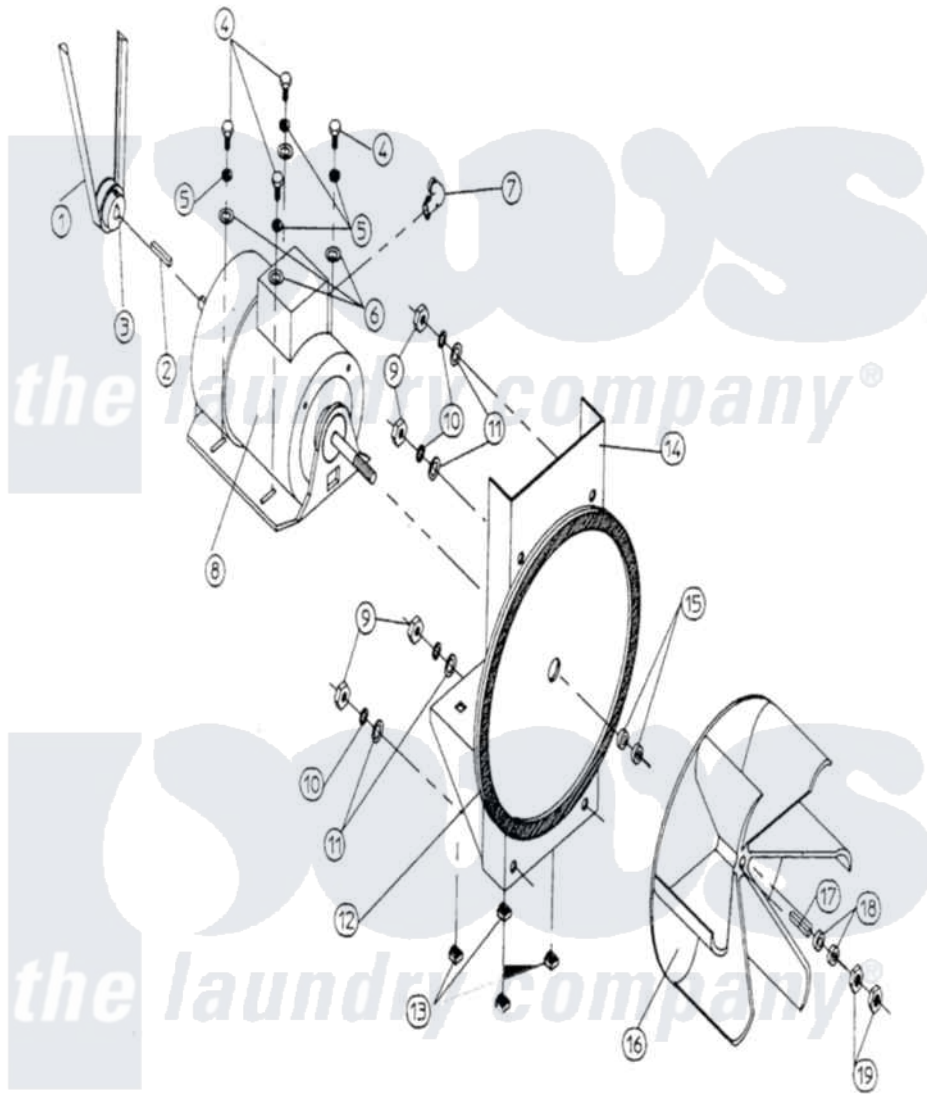

Maytag DG75PN1 13 - MOTOR MOUNT ASSEMBLY (DG75PN1)

Maytag Commercial Maytag DG75PN1 Dryer Parts Parts Diagram 13 - MOTOR MOUNT ASSEMBLY (DG75PN1)
 Click on the part number to view part

Item	Original Part Number	Replaced By	Status	Part Description
000	W10124350		Not Available	ORDER PARTS FROM AMERICAN DRYER CORP AT 508-678-9000
001	A100117		Not Available	4L620 "V" BELT (TO IDLER ASSY)
002	A100701	100701		3 16 X 3
003	A101133	101133		2.25 OD X
004	A150501	150501		5 16-18 X
005	A153002	8182939		Washer, Lock
006	A153001	153001		5 16 Flat
007	A120200	W10149189		3 8- 90 DE
008	A100036	W10146531		1 HP 3 4
009	A152004	8182933		Nut, Hex
010	A153002	8182939		Washer, Lock
011	A153001	153001		5 16 Flat
012	A117600		Not Available	TAPE, NOISE SUPPRESSOR (SOLD IN FEET)
013	A154000	154000		5 16-18 TI

014	A800919	800919	1 HP Motor
"	A803944	803944	75 1 HP
015	A153501		Not Available 3/4 S.E.E. FLAT WASHER
016	A100603		Not Available IMPELLER (16`` WITH 3/4`` BORE)
017	A100722		Not Available 3/16``X3/16``X2``KEY
018	A153050	153050	1 2 X 1 1
019	A152006	W10146766	1 2-20 LH