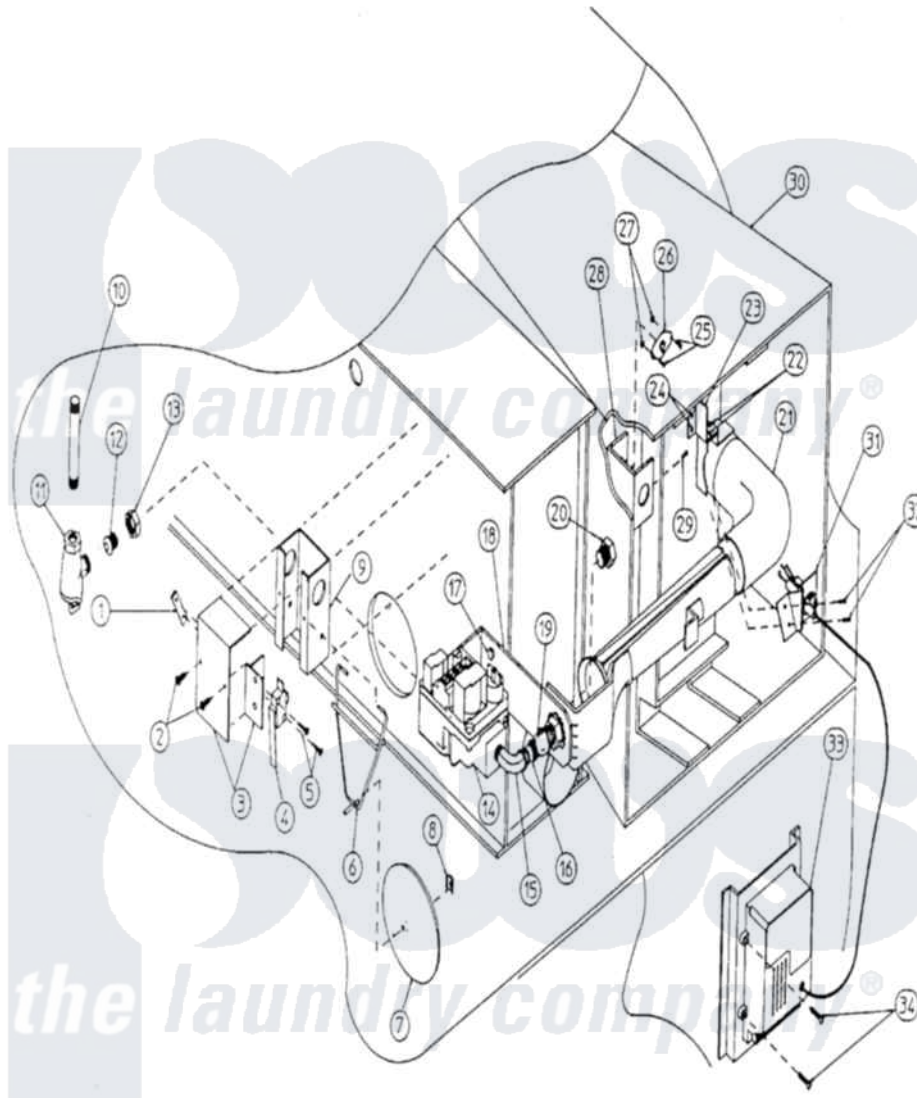

Maytag DG75PN1 15 - UPSHOT BURNER ASSY/SAIL SWITCH/HI LIMIT

Maytag [Commercial Maytag DG75PN1 Dryer Parts](#) Parts Diagram 15 - UPSHOT BURNER ASSY/SAIL SWITCH/HI LIMIT

[Click on the part number to view part](#)

Item	Original Part Number	Replaced By	Status	Part Description
000	W10124350		Not Available	ORDER PARTS FROM AMERICAN DRYER CORP AT 508-678-9000
001	A154004	154004		Tinnerman
002	A150415		Not Available	SCREW, CRIMPTITE (PH. RD.HD.) (No.10-16 X 1/2" PH. RD. HD.)
003	A802799	802799		Sail Sw.bo
004	A122200	122200		Sail Switch
005	A150303	150303		4 X 3 4 P
006	A105500	W10146641		Std Sail S
007	A319202	W10146866		Sail Switch
008	A154002	154002		1 8 Push O
009	A802800	802800		Sail Switch
"	A802801	802801		Sail Switch
010	A142704		Not Available	1/2"X5" NIPPLE
011	A141305		Not Available	BODY, UNION SHUT-OFF

012	A141303		Not Available	TAIL PIECE, 1/2" UNION
013	A401550		Not Available	TAIL PIECE COLLAR ONLY
014	A128927		Not Available	VALVE, GAS (REDUNDANT) (1/2" 24 VAC, NATURAL GAS)
015	A142506	142506		1 2 X 1 2
016	A142707	142707		1 2 X 1 1
017	A150300	5307527001		Switch
018	A318710	318710		75 gas Val
019	A143000	143000		1 2 X 3 4
020	A141153	141153		Letter Siz
021	A141150		Not Available	UPSHOT BURNER W/SHUTTER & SPREADER
022	A150301	150301		8-18 X 7
023	A318708	318708		75 Burner
024	A150300	5307527001		Switch
025	A150001	150001		6-32 X 1 2
026	A130401			HI-LIMIT (ONLY) (330 DEG.)
027	A151000	WH12X195		Switch Assembly
028	A318707		Not Available	HI-LIMIT MTG. BRKT. ONLY
029	A150300	5307527001		Switch
030	A804001	W10149277		75 Upshot
"	A809619		Not Available	NATURAL GAS BURNER ASSY. COMPLETE (NO ORIFICE)(INCL.
031	A874048	W10147902		75 Igri
032	A150300	5307527001		Switch
033	A128926		Not Available	MODULE, DSI ONLY
034	A150300	5307527001		Switch
"	A874042	874042		75 Upsho