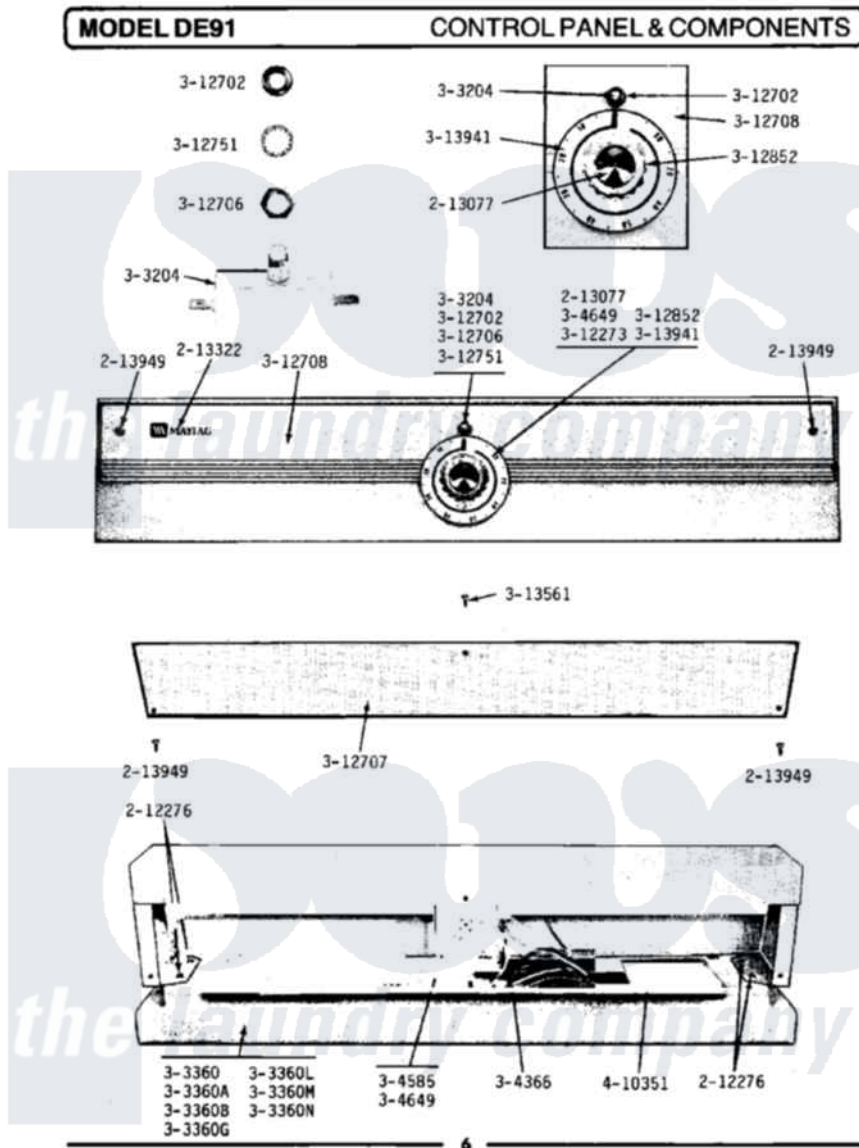

Maytag DG91 01 - CONTROL PANEL & COMPONENTS

Maytag Commercial Maytag DG91 Dryer Parts Parts Diagram 01 - CONTROL PANEL & COMPONENTS
 Click on the part number to view part

Item	Original Part Number	Replaced By	Status	Part Description
001	212276	W10116760		Screw
002	213077		Not Available	CAP FOR TIMER KNOB
003	213322		Not Available	MAYTAG DECAL
004	213949			Screw, No.8-18 X 5/16 Inch
005	Y303204			Start Switch With Nuts
006	NLA		Not Available	TOP COVER-WHITE
007	NLA		Not Available	TOP COVER-DARK AVOCADO
008	NLA		Not Available	TOP COVER-DARK COPPERTONE
009	NLA		Not Available	TOP COVER-DARK GOLD
010	NLA		Not Available	TOP COVER-ALMOND
011	NLA		Not Available	TOP COVER-HARVEST WHEAT
012	NLA		Not Available	TOP COVER-FRESH AVOCADO
013	NLA		Not Available	MAIN WIRE HARNESS
014	Y304585			Timer Motor RPR For 305214

014	1304303		Timer Only
015	Y304649	Not Available	TIMER RPR
016	312273		Nut, Control Knob
017	Y312702		Knurled Nut, Start Switch
018	Y312706	422617	Nut
019	NLA	Not Available	BACK COVER FOR 3-3097
020	NLA	Not Available	CONTROL PANEL
021	312751		Lockwasher, Start Switch
022	312852		Selector Knob-Clear Acrylic
023	Y313561		Screw----NA
024	NLA	Not Available	TIMER DIAL
025	NLA	Not Available	HARNES RETAINER