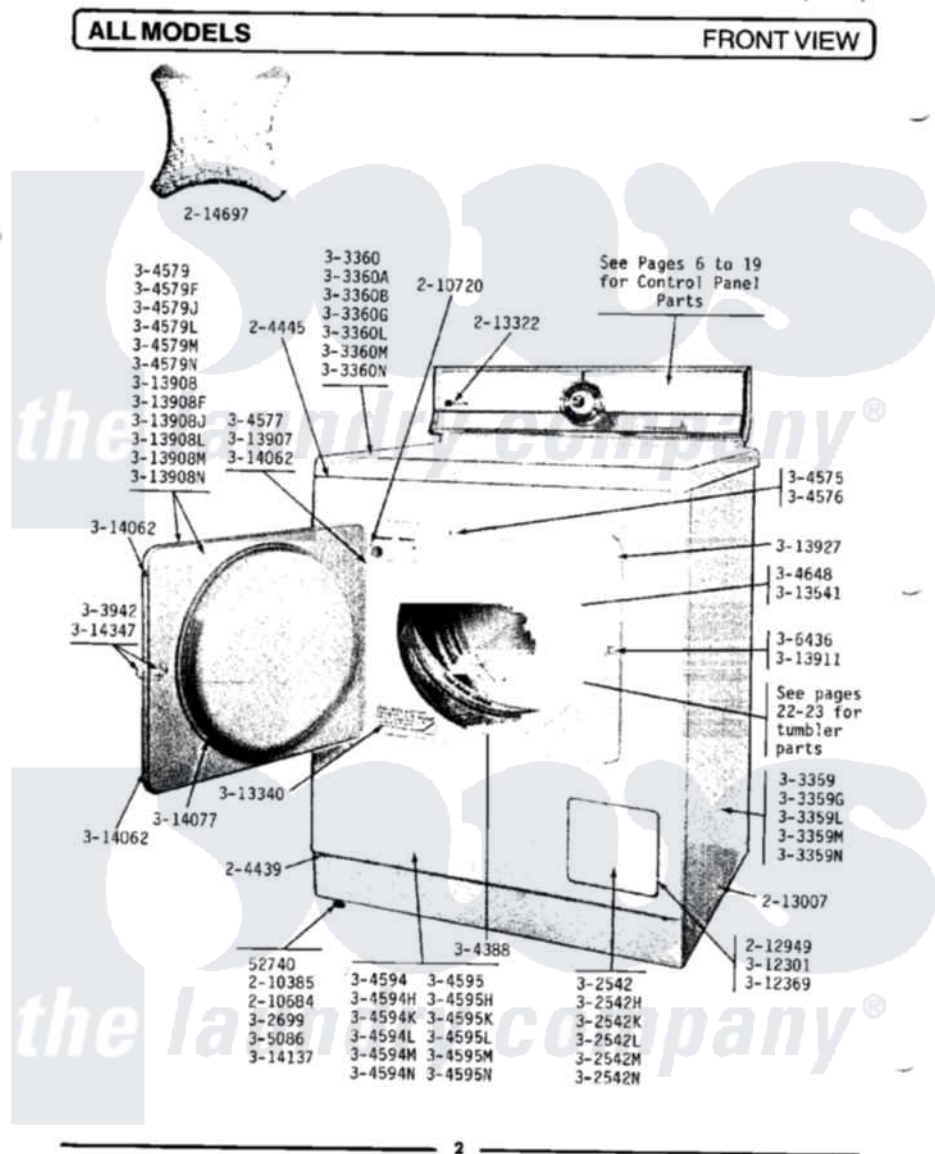

# Maytag DG91 02 - FRONT VIEW

Maytag [Commercial Maytag DG91 Dryer Parts](#) Parts Diagram 02 - FRONT VIEW  
 Click on the part number to view part

Item	Original Part Number	Replaced By	Status	Part Description
001	<a href="#">Y052740</a>	<a href="#">62739</a>		Nut, Lock
002	<a href="#">204439</a>			Screw And Fstner Assembly
003	<a href="#">204445</a>			Screw And Fastener Assembly
004	<a href="#">210385</a>			Lock Nut For Adjustable Leg
005	<a href="#">210684</a>			Foot, Adjustable Leg
006	<a href="#">210720</a>			Rivet, Bearing To Tumbler Frnt
007	212949	<a href="#">22001866</a>		Screw, Relay
008	<a href="#">213007</a>			Xfor Cabinet See Cabinet, Back
009	213322		Not Available	MAYTAG DECAL
010	NLA		Not Available	EASY-GRIP KNOB
011	NLA		Not Available	ACCESS DOOR (WHITE)
012	NLA		Not Available	ACCESS DOOR-SHADED GOLD
013	NLA		Not Available	ACCESS DOOR-SHADED AVOCADO
014	NLA		Not Available	ACCESS DOOR-ALMOND