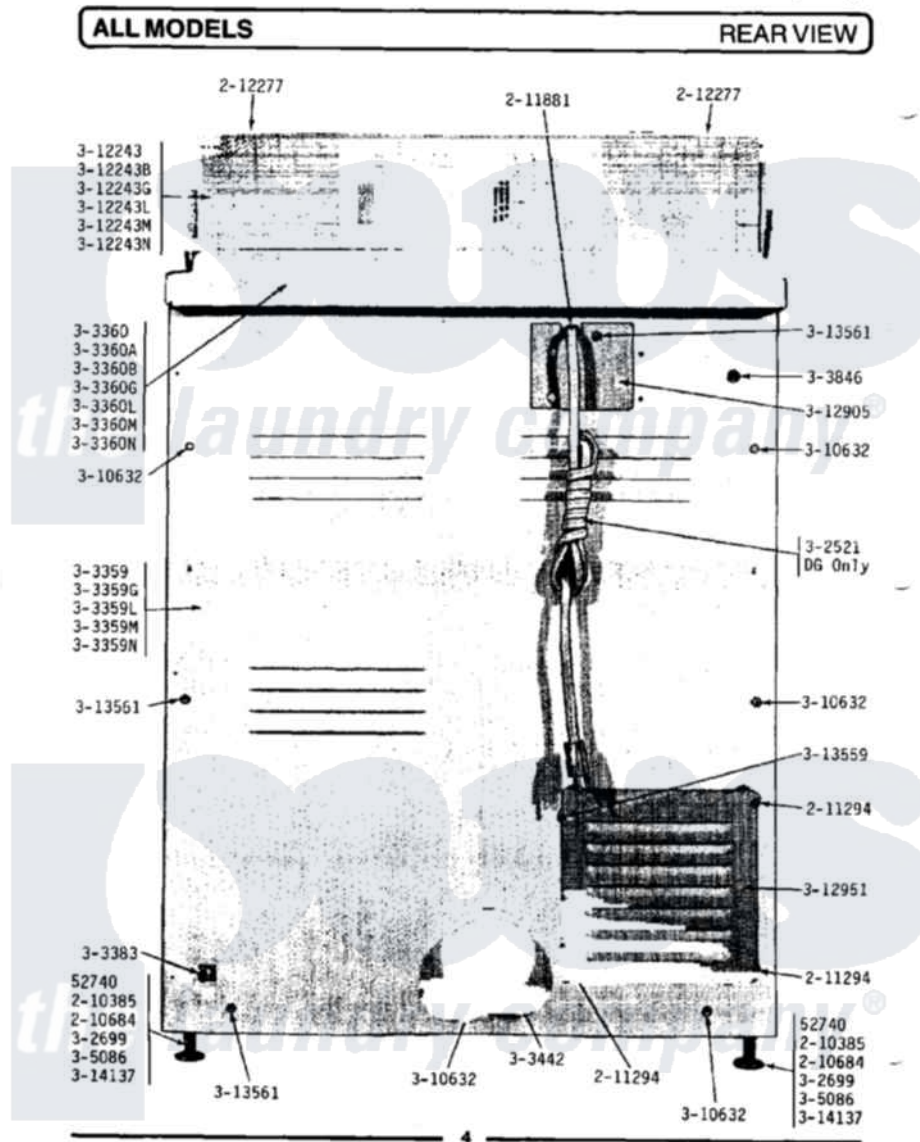

Maytag DG91 03 - REAR VIEW

Maytag [Commercial Maytag DG91 Dryer Parts](#) Parts Diagram 03 - REAR VIEW
 Click on the part number to view part

Item	Original Part Number	Replaced By	Status	Part Description
001	Y052740	62739		Nut, Lock
002	Y201808			Converter
003	210385			Lock Nut For Adjustable Leg
004	210684			Foot, Adjustable Leg
005	211294	90767		Screw, 8A X 3/8 HeX Washer Head Tapping
006	211881			Grommet, Cord Part Not Used-Gas Models Only
007	212277			Screw, No.8 X 1/2 Inch
008	301548			Clamp, Ground Wire
009	302521		Not Available	CORD, POWER PART NOT USED-GAS MODELS ONLY
010	Y302699	22003428		Leg, Adjustable
011	NLA		Not Available	CABINET-WHITE
012	NLA		Not Available	CABINET-DARK GOLD
013	NLA		Not Available	CABINET-ALMOND
014	NLA		Not Available	CABINET-HARVEST WHEAT