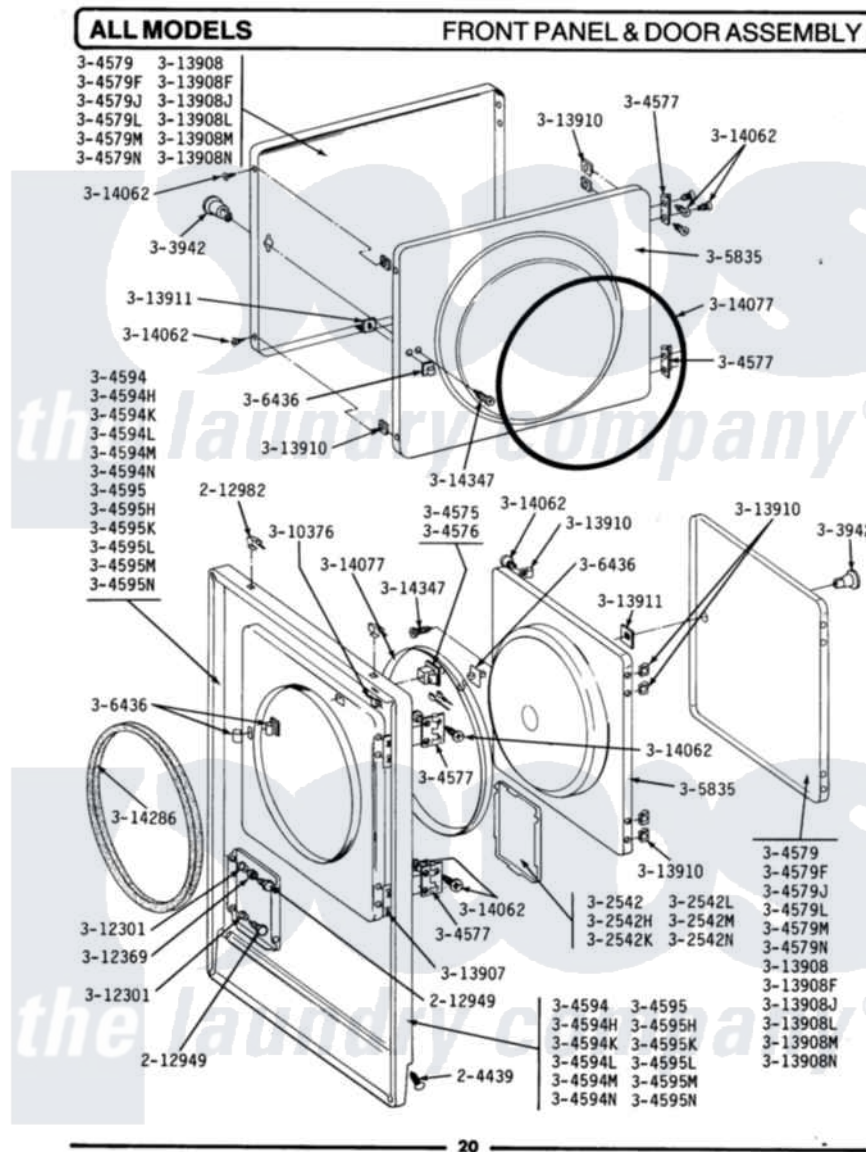

# Maytag DG91 04 - FRONT PANEL & DOOR ASSEMBLY

Maytag Commercial Maytag DG91 Dryer Parts Parts Diagram 04 - FRONT PANEL & DOOR ASSEMBLY  
 Click on the part number to view part

| Item | Original Part Number   | Replaced By              | Status        | Part Description           |
|------|------------------------|--------------------------|---------------|----------------------------|
| 001  | <a href="#">204439</a> |                          |               | Screw And Fstner Assembly  |
| 002  | 212949                 | <a href="#">22001866</a> |               | Screw, Relay               |
| 003  | 212982                 | <a href="#">22001650</a> |               | Fastener, Spring           |
| 004  | NLA                    |                          | Not Available | ACCESS DOOR (WHITE)        |
| 005  | NLA                    |                          | Not Available | ACCESS DOOR-SHADED GOLD    |
| 006  | NLA                    |                          | Not Available | ACCESS DOOR-SHADED AVOCADO |
| 007  | NLA                    |                          | Not Available | ACCESS DOOR-ALMOND         |
| 008  | NLA                    |                          | Not Available | ACCESS DOOR-HARVEST WHEAT  |
| 009  | NLA                    |                          | Not Available | ACCESS DOOR-FRESH AVOCADO  |
| 010  | NLA                    |                          | Not Available | KNOB AND SCREW             |
| 011  | Y304577                | <a href="#">33001230</a> |               | Hinge, Door                |
| 012  | Y304579                | <a href="#">Y306668</a>  |               | DOOR (WHT)                 |
| 013  | NLA                    |                          | Not Available | DOOR-LIGHT GOLD            |
| 014  | NLA                    |                          | Not Available | DOOR-LIGHT AVOCADO         |