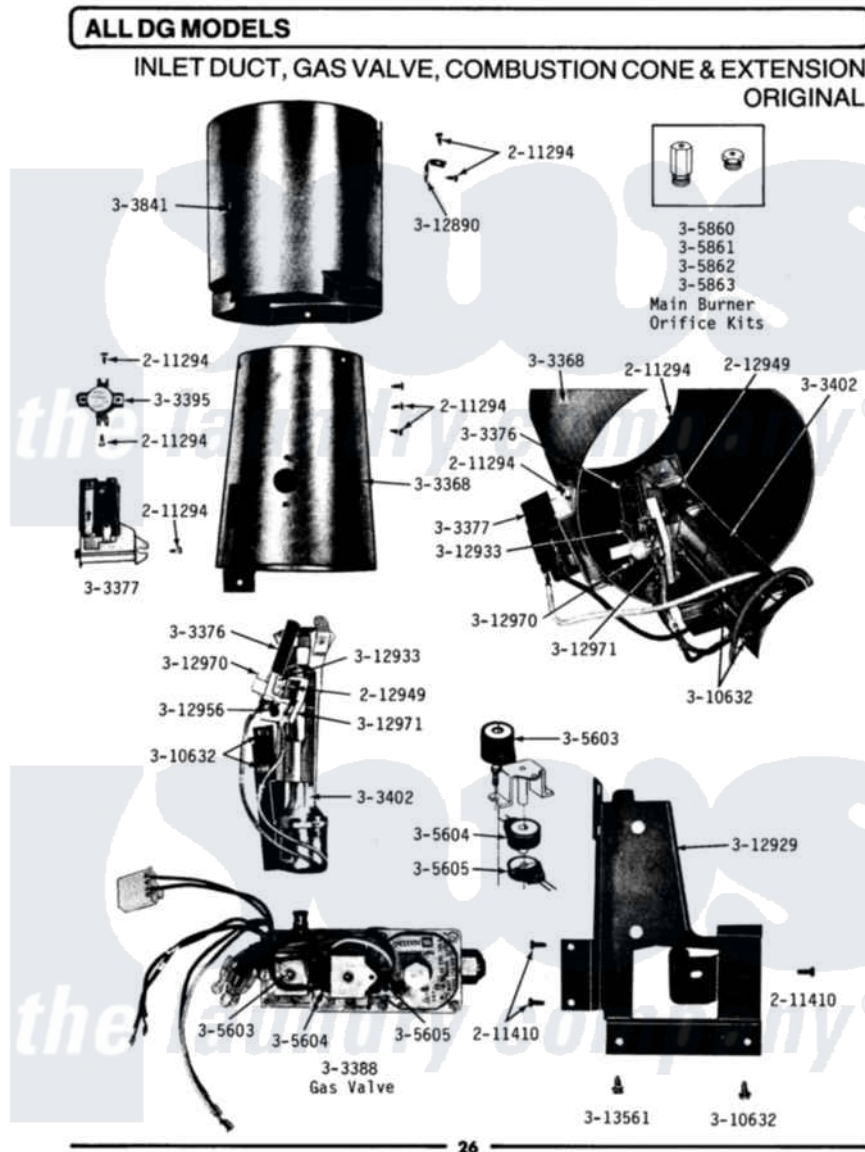

# Maytag DG91 06 - INLET DUCT, GAS VALVE, CONE & EXTENSION

Maytag Commercial Maytag DG91 Dryer Parts Parts Diagram 06 - INLET DUCT, GAS VALVE, CONE & EXTENSION  
 Click on the part number to view part

Item	Original Part Number	Replaced By	Status	Part Description
001	<a href="#">211294</a>	<a href="#">90767</a>		Screw, 8A X 3/8 HeX Washer Head Tapping
002	NLA		Not Available	SCREW, HEX HD No.8 X 3/8 INCH
003	212949	<a href="#">22001866</a>		Screw, Relay
004	NLA		Not Available	SCREW ASSEMBLY, LEAK LIMIT
005	NLA		Not Available	SCREW ASSM - BLUE BLOCK OPE
006	<a href="#">Y303349</a>			Angle Shut-Off, Gas Valve
007	<a href="#">Y303368</a>			Cone, Combustion
008	303376	<a href="#">4392003</a>		Ignitor
009	Y303377	<a href="#">338906</a>		Radiant, Sensor
010	Y303383	<a href="#">33001735</a>		Pipe And Bracket Assembly Series 18 Not Needed Use Vavle
011	<a href="#">W10116794</a>			Gas Valve
012	<a href="#">303395</a>			Thermostat, Hi-Limit
013	<a href="#">Y303402</a>			Burner Assembly NA

014	<a href="#">Y303841</a>		Cone, Extension
015	<a href="#">Y304672</a>		Conversion Kit-LPG To Nat.
016	<a href="#">305603</a>		Secondary Coil
017	<a href="#">305604</a>		Holding Coil
018	<a href="#">305605</a>		Booster Coil
019	305860	Not Available	MAIN BURNER ORIFICE KIT-NAT
020	NLA	Not Available	MAIN BURNER ORIFICE KIT-LPG
021	NLA	Not Available	MAIN BURNER ORIFICE KIT-MIX
022	NLA	Not Available	MAIN BURNER ORIFICE KIT-MFG
023	306184	Not Available	PLUG, BLOCKING (LPG REGULATOR)
024	Y306195	<a href="#">MAL9000AXX</a>	LP Gas Con
025	Y310632	<a href="#">1163839</a>	Screw
026	<a href="#">Y312890</a>		Retainer, Heater Chamber
027	<a href="#">312929</a>		Gas Valve Bracket
028	NLA	Not Available	CLIP FOR IGNITER, RIGHT-HAN
029	<a href="#">312956</a>		Screw-Igniter And Clip Mount
030	NLA	Not Available	CLIP FOR IGNITER, LEFT-HAND
031	<a href="#">Y312971</a>		Insulator For Igniter Mount
032	<a href="#">Y313561</a>		Screw----NA