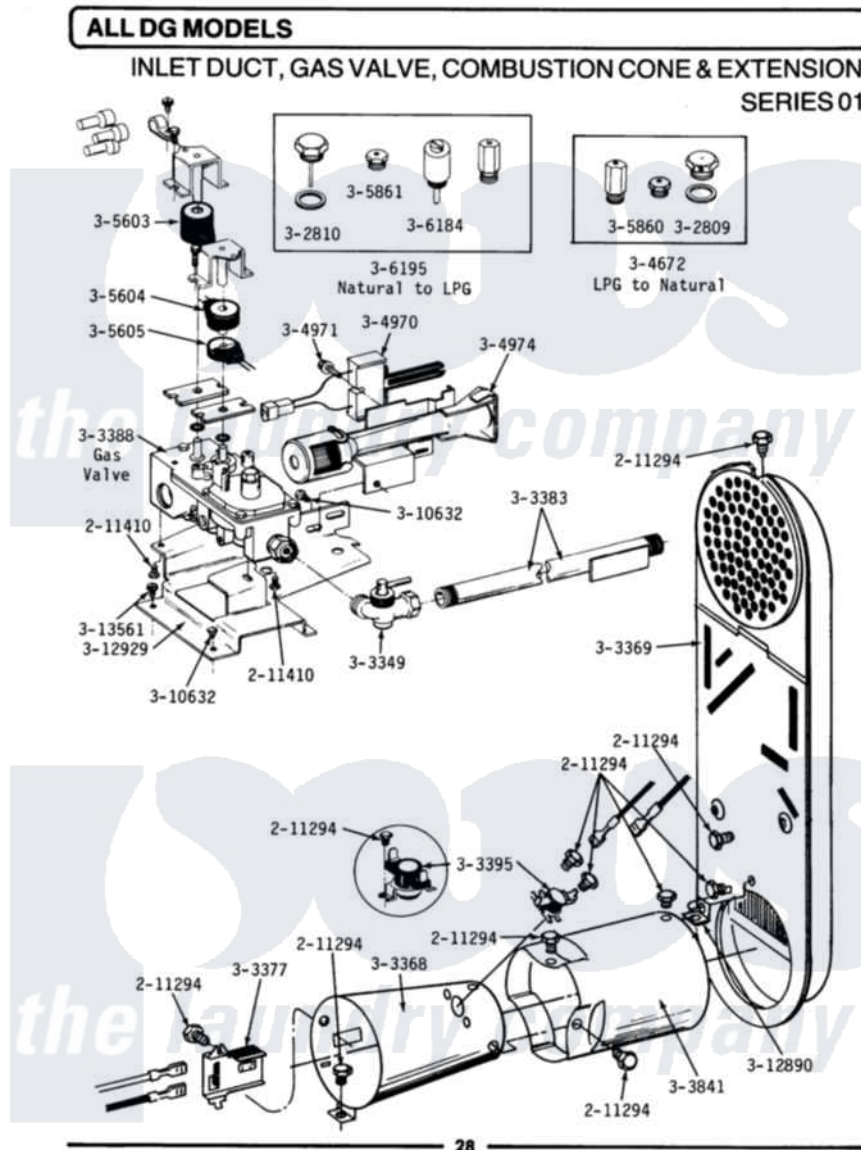

# Maytag DG91 07 - INLET DUCT, GAS VALVE, CONE & EXT. (01)

Maytag [Commercial Maytag DG91 Dryer Parts](#) Parts Diagram 07 - INLET DUCT, GAS VALVE, CONE & EXT. (01)  
 Click on the part number to view part

Item	Original Part Number	Replaced By	Status	Part Description
001	<a href="#">211294</a>	<a href="#">90767</a>		Screw, 8A X 3/8 HeX Washer Head Tapping
002	NLA		Not Available	SCREW, HEX HD No.8 X 3/8 INCH
003	NLA		Not Available	SCREW ASSEMBLY, LEAK LIMIT
004	NLA		Not Available	SCREW ASSM - BLUE BLOCK OPE
005	<a href="#">Y303349</a>			Angle Shut-Off, Gas Valve
006	<a href="#">Y303368</a>			Cone, Combustion
007	<a href="#">Y303369</a>			Inlet Duct Assembly
008	Y303377	<a href="#">338906</a>		Radiant, Sensor
009	Y303383	<a href="#">33001735</a>		Pipe And Bracket Assembly Series 18 Not Needed Use Vavle
010	<a href="#">W10116794</a>			Gas Valve
011	<a href="#">303395</a>			Thermostat, Hi-Limit
012	<a href="#">Y303841</a>			Cone, Extension
013	<a href="#">Y304672</a>			Conversion Kit-LPG To Nat.

014	304970	<a href="#">4391996</a>	Ignitor
015	<a href="#">304971</a>		Screw Note: Screw, Igniter
016	304974	<a href="#">33002793</a>	Burner Assembly
017	<a href="#">305603</a>		Secondary Coil
018	<a href="#">305604</a>		Holding Coil
019	<a href="#">305605</a>		Booster Coil
020	305860	Not Available	MAIN BURNER ORIFICE KIT-NAT
021	NLA	Not Available	MAIN BURNER ORIFICE KIT-LPG
022	NLA	Not Available	MAIN BURNER ORIFICE KIT-MIX
023	NLA	Not Available	MAIN BURNER ORIFICE KIT-MFG
024	306184	Not Available	PLUG, BLOCKING (LPG REGULATOR)
025	Y306195	<a href="#">MAL9000AXX</a>	LP Gas Con
026	Y310632	<a href="#">1163839</a>	Screw
027	<a href="#">Y312890</a>		Retainer, Heater Chamber
028	<a href="#">312929</a>		Gas Valve Bracket
029	<a href="#">Y313561</a>		Screw---NA