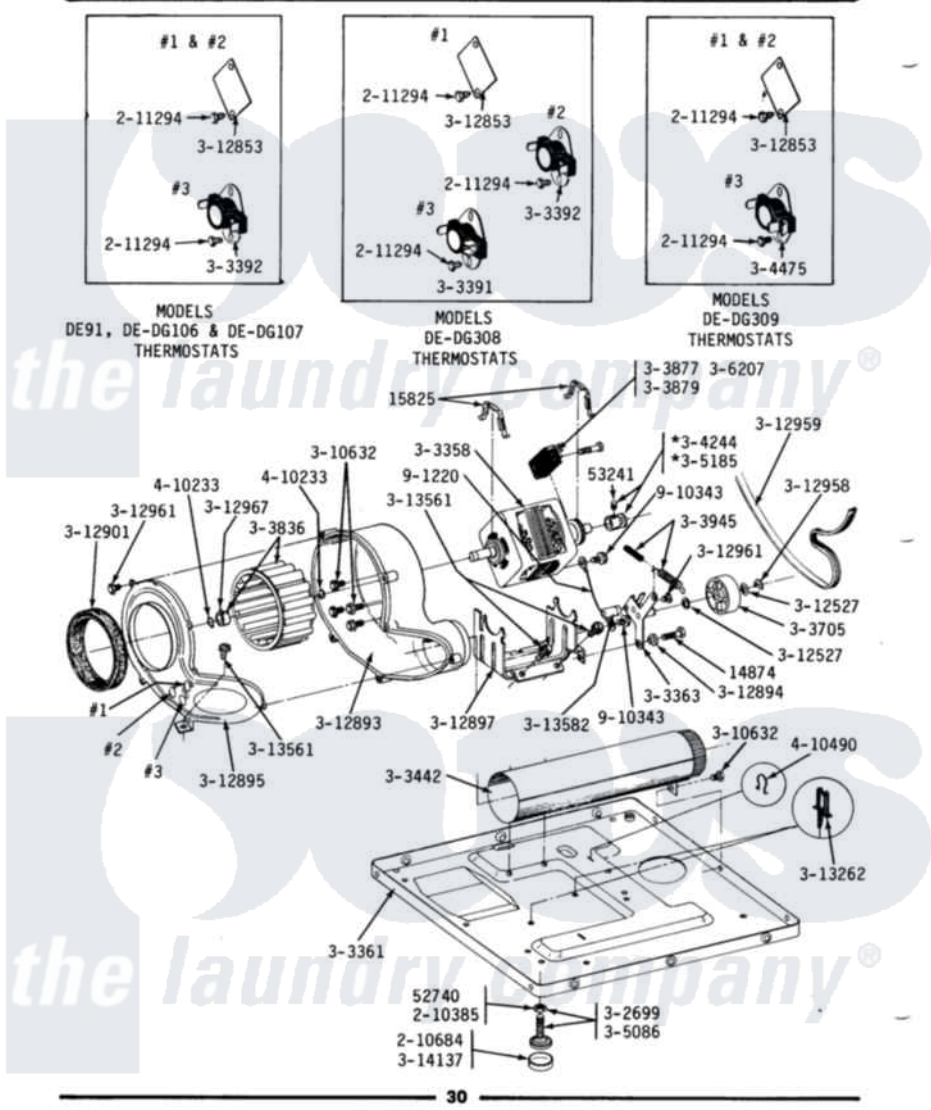

Maytag DG91 08 - MOTOR, BLOWER, BASE FRAME & THERMOSTATS

ALL MODELS MOTOR, BLOWER, BASE FRAME & THERMOSTATS

Maytag Commercial Maytag DG91 Dryer Parts Parts Diagram 08 - MOTOR, BLOWER, BASE FRAME & THERMOSTATS

Click on the part number to view part

Item	Original Part Number	Replaced By	Status	Part Description
001	Y014874			Screw, Idler Arm And Sleeve
002	Y015825			Clip, Motor To Motor Support
003	Y052740	62739		Nut, Lock
004	Y053241			Set Screw, Motor Pulley
005	210385			Lock Nut For Adjustable Leg
006	210684			Foot, Adjustable Leg
007	211294	90767		Screw, 8A X 3/8 HeX Washer Head Tapping
008	Y302699	22003428		Leg, Adjustable
009	Y303358	W10410999		Motor-Drive
010	Y303361		Not Available	BASE ASSY. (UPPER & LOWER)
011	Y303363	6-3033630		Idler Arm
012	303392			Thermostat, Cycling
013	Y303442			EXHAUST DUCT ASSEMBLY
014	Y303705	6-3037050		Pulley- ID

015	Y303836		Blower Wheel Assembly And Clamp
016	Y303877	Not Available	SWITCH, MOTOR EXTERNAL START No.303358-2, No.303358-4, 303358-7
017	Y303879		Switch, Motor External Start
018	Y303945		IDLER SPRING ASSY. W/PLUG
019	Y304244		Motor Pulley With Set Screw
020	Y305086		Adjustable Leg And Nut
021	Y305185	6-3051850	Pulley- MO
022	306207	Not Available	(PROD. No.303358-8 & No.303358-9)
"	NLA	Not Available	SWITCH, MOTOR START
023	Y310632	1163839	Screw
024	Y312527		Washer, Idler Shaft
025	Y312853		Cover For Thermostat Openin
026	Y312893		Housing, Blower
027	Y312894	315772	Sleeve, Idler Arm
028	Y312895	Not Available	COVER FOR BLOWER---NA
029	NLA	Not Available	SUPPORT, MOTOR
030	Y312901		Seal, Housing Cover
031	312958	354987	Ring, Retaining
032	Y312959		Poly "V" Belt For Tumbler
033	Y312961	W10116751	Screw
034	312967		Clamp, Blower Housing
035	Y313262	W10116752	Retainer-
036	Y313561		Screw---NA
037	Y313582	W10116756	Spacer
038	Y314137		Foot, Rubber
039	410233	9703438	Ring-Retrn
040	410490		Spring, Retainer Wire Harness
041	901220		Ground Wire
042	910343	488234	Screw 8-32 X 1/4