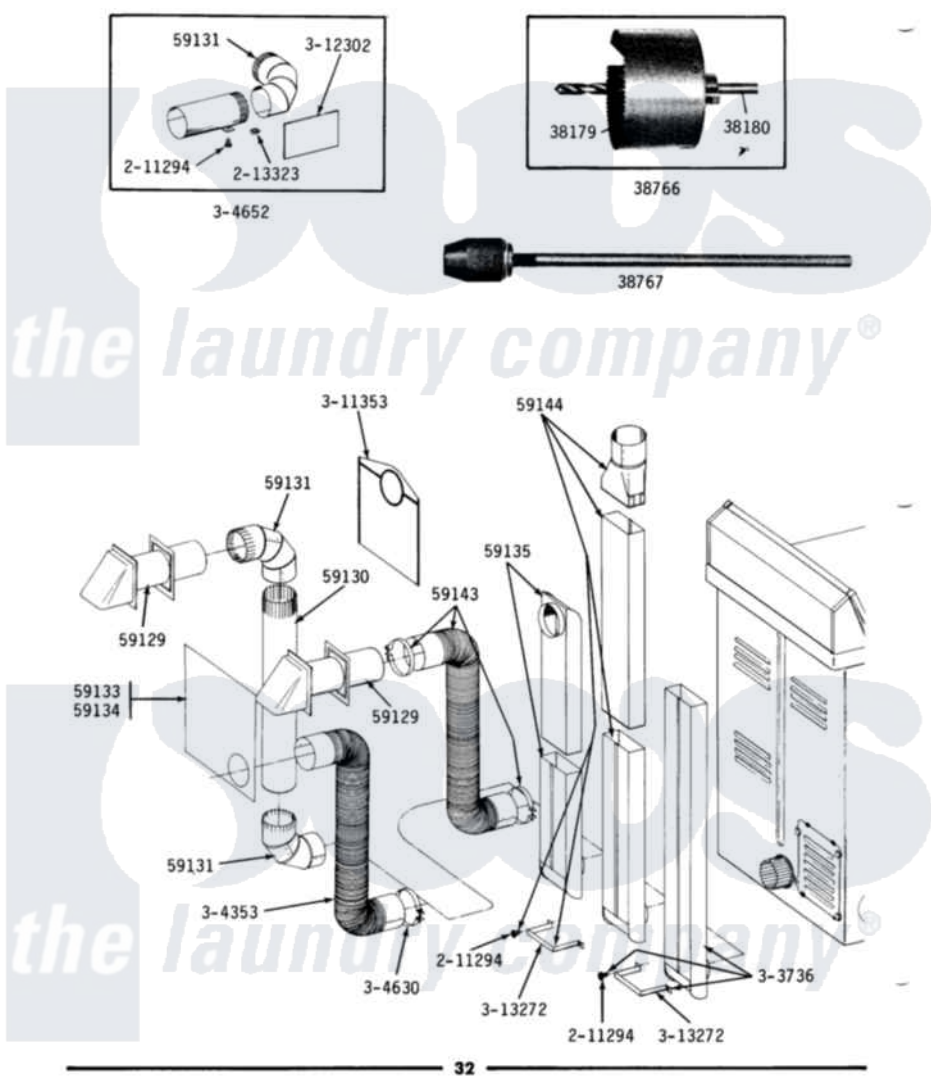

Maytag DG91 09 - INSTALLATION ACCESSORIES

ALL MODELS **INSTALLATION ACCESSORIES**

Maytag Commercial Maytag DG91 Dryer Parts Parts Diagram 09 - INSTALLATION ACCESSORIES
 Click on the part number to view part

Item	Original Part Number	Replaced By	Status	Part Description
001	NLA		Not Available	BLADE, SAW
002	NLA		Not Available	REPLACEMENT DRILL
003	NLA		Not Available	HOLE SAW W/DRILL BIT
004	NLA		Not Available	EXTENSION CHUCK, DRILL
005	Y059129	4396007RW		Vent Hood
006	Y059130			Pipe, Venting
007	Y059131			Elbow, Venting
008	NLA		Not Available	ALUMINUM WINDOW 4X12X18
009	Y059134			PLATE, ALUM. WINDOW (15``X20``)
010	Y059135			Vent Duct Assembly
011	Y059143			Flexible Vent Kit
012	NLA		Not Available	RECTANGULAR VENT KIT
013	211294	90767		Screw, 8A X 3/8 HeX Washer Head Tapping
014	213323			Fastener, Exhaust Duct Kit