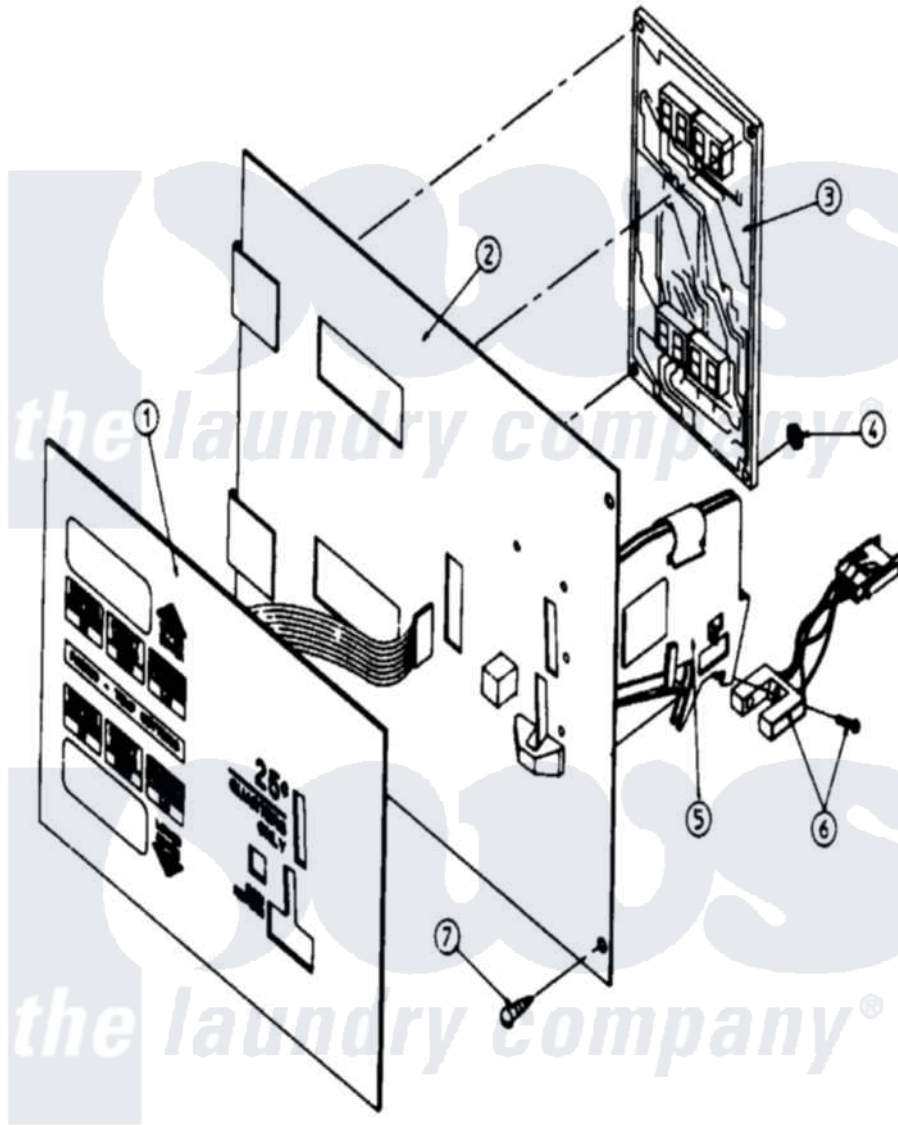

# Maytag DGS30PC1 03 - CONTROL PANEL ASSEMBLY (DMC)

Maytag [Commercial Maytag DGS30PC1 Dryer Parts](#) Parts Diagram 03 - CONTROL PANEL ASSEMBLY (DMC)  
 Click on the part number to view part

Item	Original Part Number	Replaced By	Status	Part Description
000	W10124350		Not Available	ORDER PARTS FROM AMERICAN DRYER CORP AT 508-678-9000
001	<a href="#">A112540</a>			LABEL, KEYBOARD (25C) SPECIFY COLOR WHEN ORDERING
002	A800030		Not Available	DMC CONTROL PANEL COMPLETE
"	A850439	<a href="#">850439</a>		430 MP PH-
"	A880124	<a href="#">W10147957</a>		430 25 Cen
003	A137161		Not Available	DMC ONLY WITH BATTERY CLIP
004	A152015	<a href="#">152015</a>		8-32 Hex N
005	A125150	<a href="#">W10149163</a>		430 .25 CO
006	A137056	<a href="#">W10146742</a>		Optical SW
007	A150301	<a href="#">150301</a>		8-18 X 7