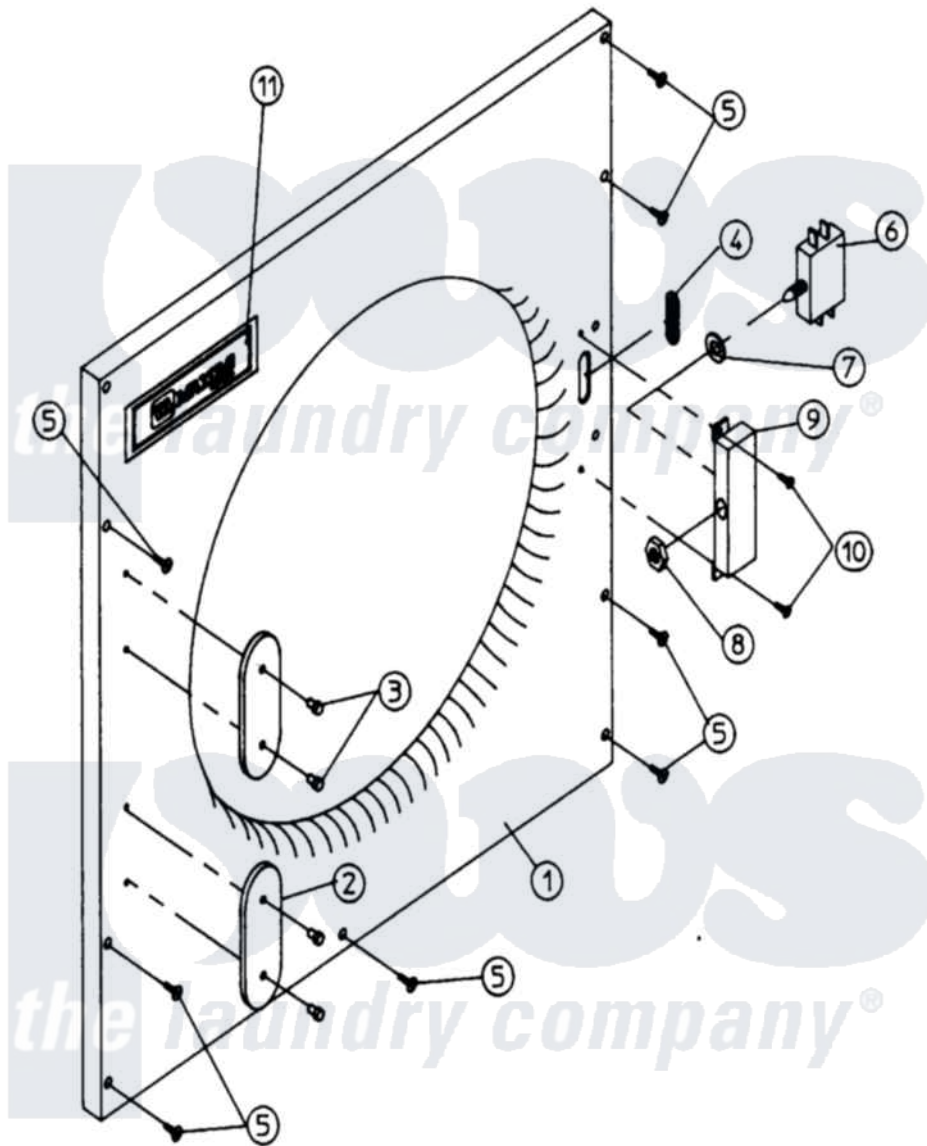

Maytag DGS30PC1 05 - UPPER FRONT PANEL ASSEMBLY

Maytag Commercial Maytag DGS30PC1 Dryer Parts Parts Diagram 05 - UPPER FRONT PANEL ASSEMBLY
 Click on the part number to view part

Item	Original Part Number	Replaced By	Status	Part Description
000	W10124350		Not Available	ORDER PARTS FROM AMERICAN DRYER CORP AT 508-678-9000
001	A880114	W10147949		330 430-To
002	A170340	170340		3 1/2 SS
003	A154200	154200		5/32 RIVE
004	A121405	121405		Rubber Gro
005	A150415		Not Available	SCREW, CRIMPTITE (PH. RD.HD.) (No.10-16 X 1/2" PH. RD. HD.)
006	A137003	137003		Door Switch
007	A401551		Not Available	DOOR SWITCH SPACER/WASHER
008	A152003	152003		3/8-32 X 1
009	A313209	W10146841		Main DR SW
"	A870010	W10147883		Main Door
010	A150301	150301		8-18 X 7
011	A112343	112343		Maytag Log

"	A404500	WB22X55	Switch
"	A404502	404502	White 0.6
"	A870011	W10147884	Logo Doubl