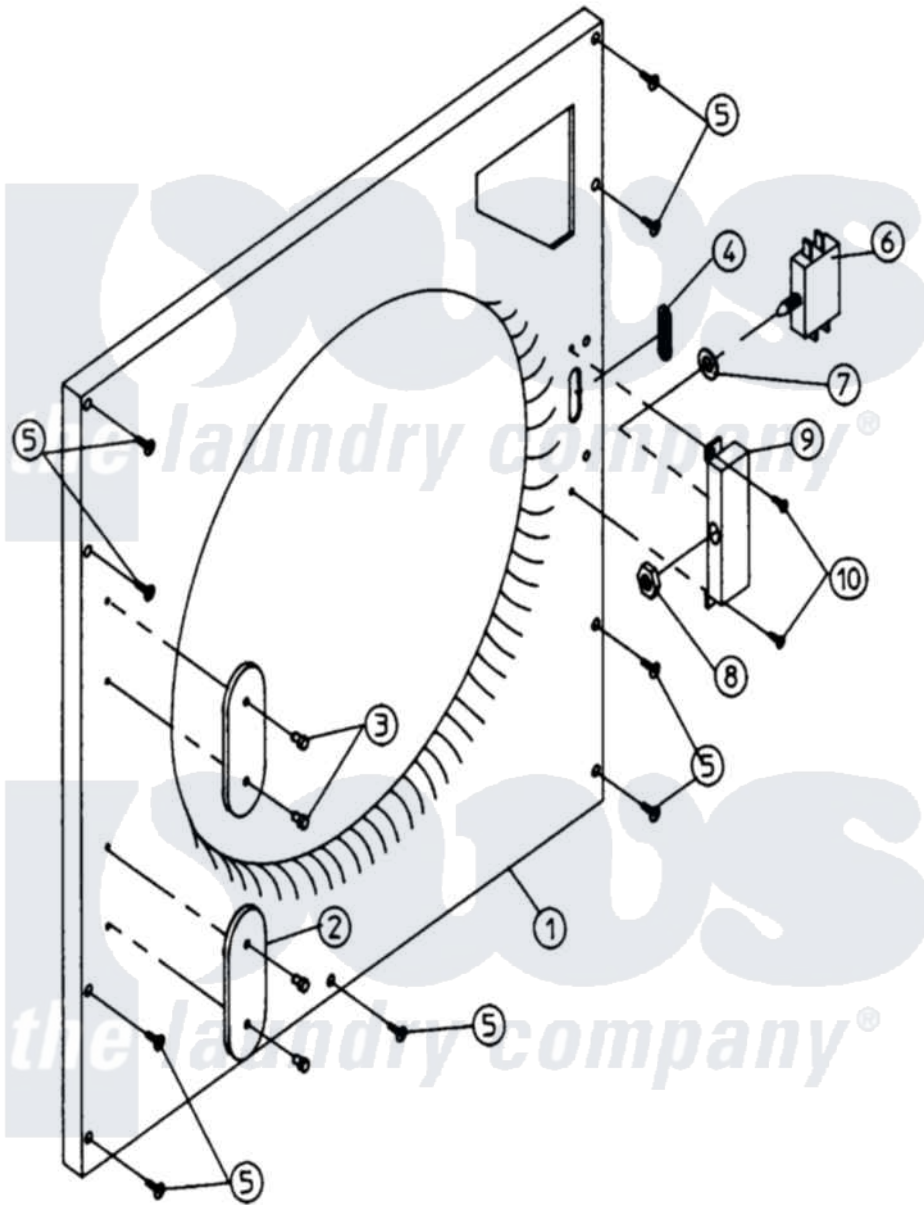

Maytag DGS30PC1 06 - LOWER FRONT PANEL ASSEMBLY

Maytag [Commercial Maytag DGS30PC1 Dryer Parts](#) Parts Diagram 06 - LOWER FRONT PANEL ASSEMBLY
 Click on the part number to view part

Item	Original Part Number	Replaced By	Status	Part Description
000	W10124350		Not Available	ORDER PARTS FROM AMERICAN DRYER CORP AT 508-678-9000
001	A880115	W10147950		330 430-BO
002	A170340	170340		3 1 2 SS
003	A154200	154200		5 32 RIVE
004	A121405	121405		Rubber Gro
005	A150415		Not Available	SCREW, CRIMPTITE (PH. RD.HD.) (No.10-16 X 1/2` PH. RD. HD.)
006	A137003	137003		Door Switch
007	A401551		Not Available	DOOR SWITCH SPACER/WASHER
008	A152003	152003		3 8-32 X 1
009	A313209	W10146841		Main DR SW
"	A870010	W10147883		Main Door
010	A150301	150301		8-18 X 7
"	A404500	WB22X55		Switch