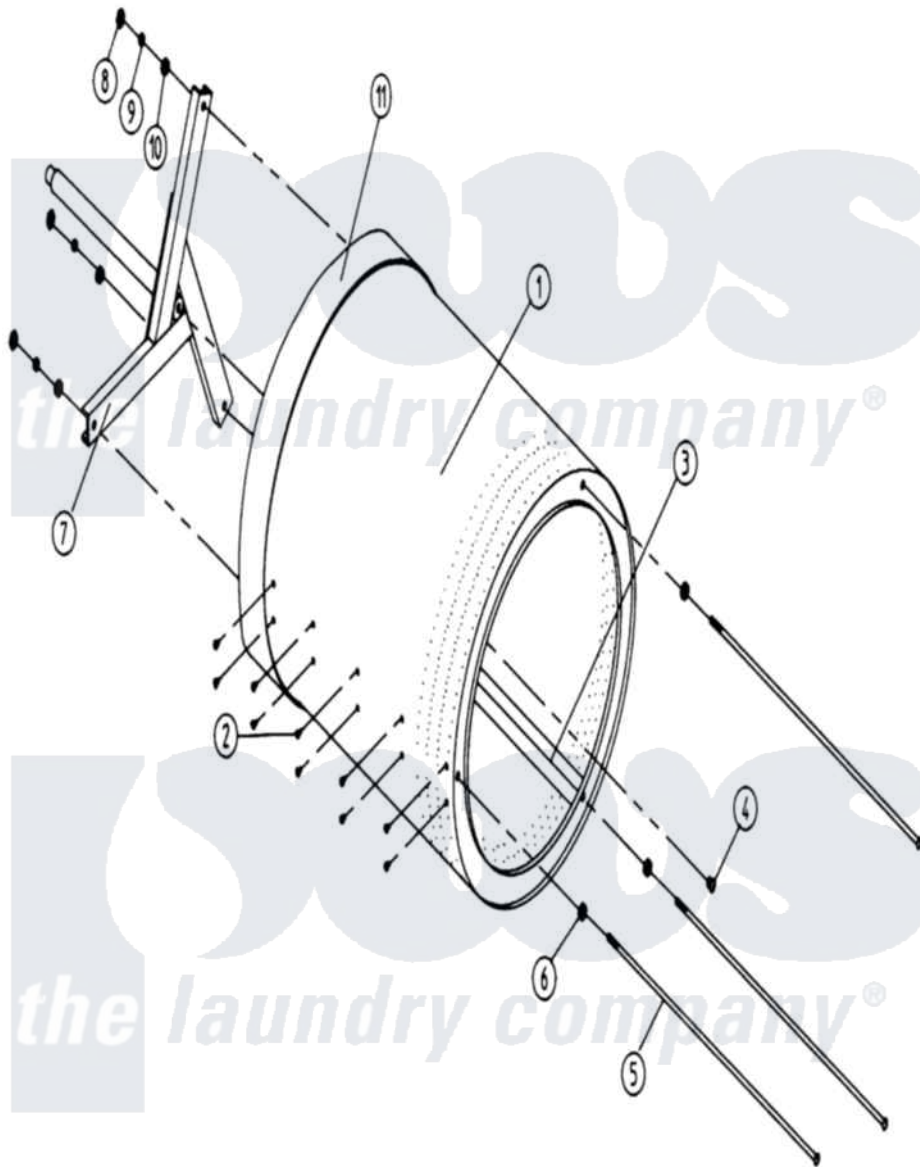

# Maytag DGS30PC1 09 - TUMBLER/SUPPORT ASSEMBLY

Maytag [Commercial Maytag DGS30PC1 Dryer Parts](#) Parts Diagram 09 - TUMBLER/SUPPORT ASSEMBLY  
 Click on the part number to view part

Item	Original Part Number	Replaced By	Status	Part Description
000	W10124350		Not Available	ORDER PARTS FROM AMERICAN DRYER CORP AT 508-678-9000
001	A800827	<a href="#">800827</a>		430 Tumbler
"	A880116		Not Available	TUMBLER ONLY W/FELT COLLAR
002	A154210	<a href="#">154210</a>		5 32 X 3 1
003	A301309	<a href="#">301309</a>		28.5 Tumbler
004	A150500		Not Available	SCREW, SOCKET BUTTON HD. (5/16-18" X 38 1/2")
005	A100902		Not Available	ROD, TIE (No.18-5/16" X 31")
006	A153003	<a href="#">153003</a>		3 8 X 1 1
007	A800617	<a href="#">800617</a>		215 220 23
008	A152004	<a href="#">8182933</a>		Nut, Hex
009	A153002	<a href="#">8182939</a>		Washer, Lock
010	A153001	<a href="#">153001</a>		5 16 Flat
011	A116003	<a href="#">116003</a>		Felt Seal
"	A401010	<a href="#">401010</a>		3M 847 CO