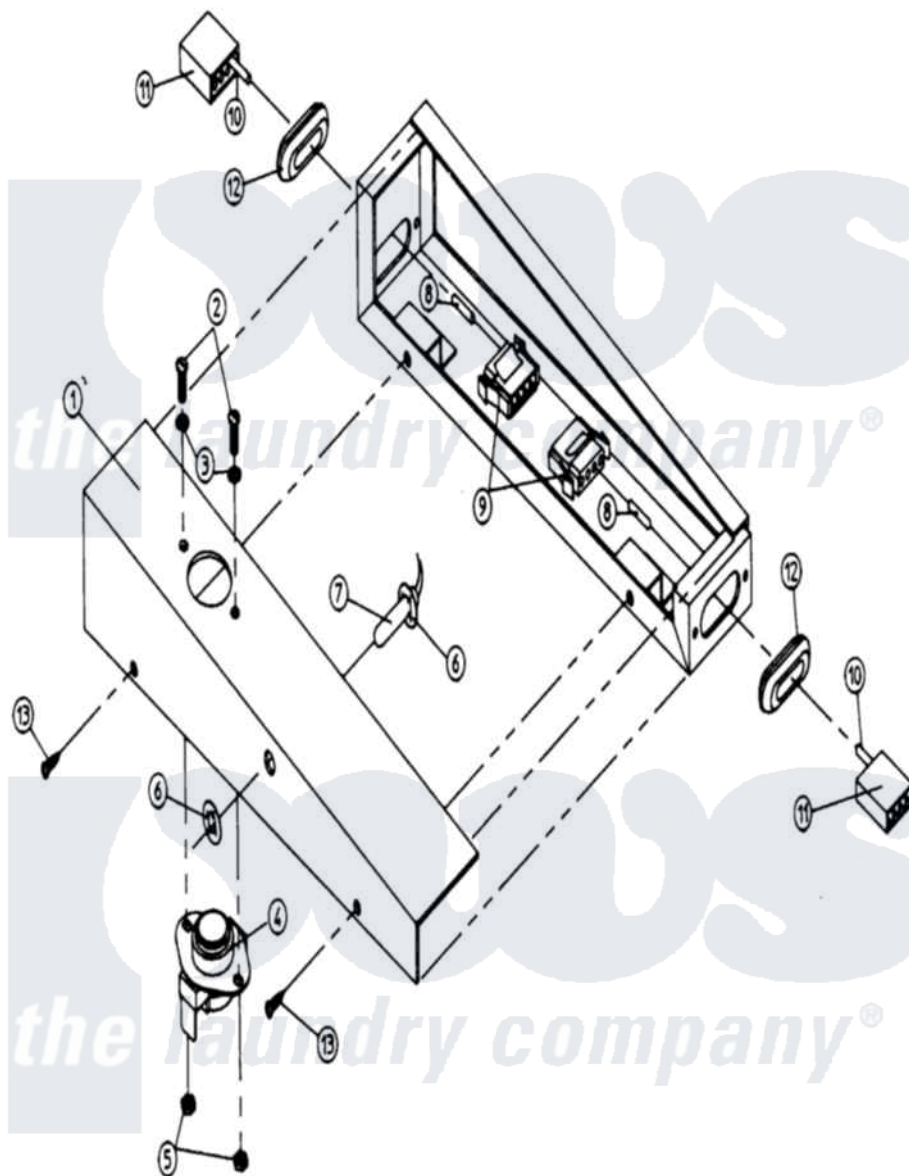

Maytag DGS30PC1 11 - TEMPERATURE SENSOR BRACKET

Maytag [Commercial Maytag DGS30PC1 Dryer Parts](#) Parts Diagram 11 - TEMPERATURE SENSOR BRACKET
 Click on the part number to view part

Item	Original Part Number	Replaced By	Status	Part Description
000	W10124350		Not Available	ORDER PARTS FROM AMERICAN DRYER CORP AT 508-678-9000
001	A880122	W10147955		430 Sensor
002	A150000		Not Available	SCREW, MACHINE (RD.HD. SLOT) (No.6-32 X 1/4" RD HD)
003	A153010	153010		6 Internal
004	A130107	W10146727		L160 Tod3
005	A152013	152013		6-32 Hex N
006	A154007	8182949		Fastener, Push-On
007	A880111	880111		330 430 MP
008	A122701	122701		MNL Socket
009	A122605	122605		4 Pin Cmnl
010	A122700	122700		MNL Pin S
011	A122604	W10146714		4 Pin Cmnl
"	A122801	W10146716		Mate-N-Loc
012	A121405	121405		Rubber Gro