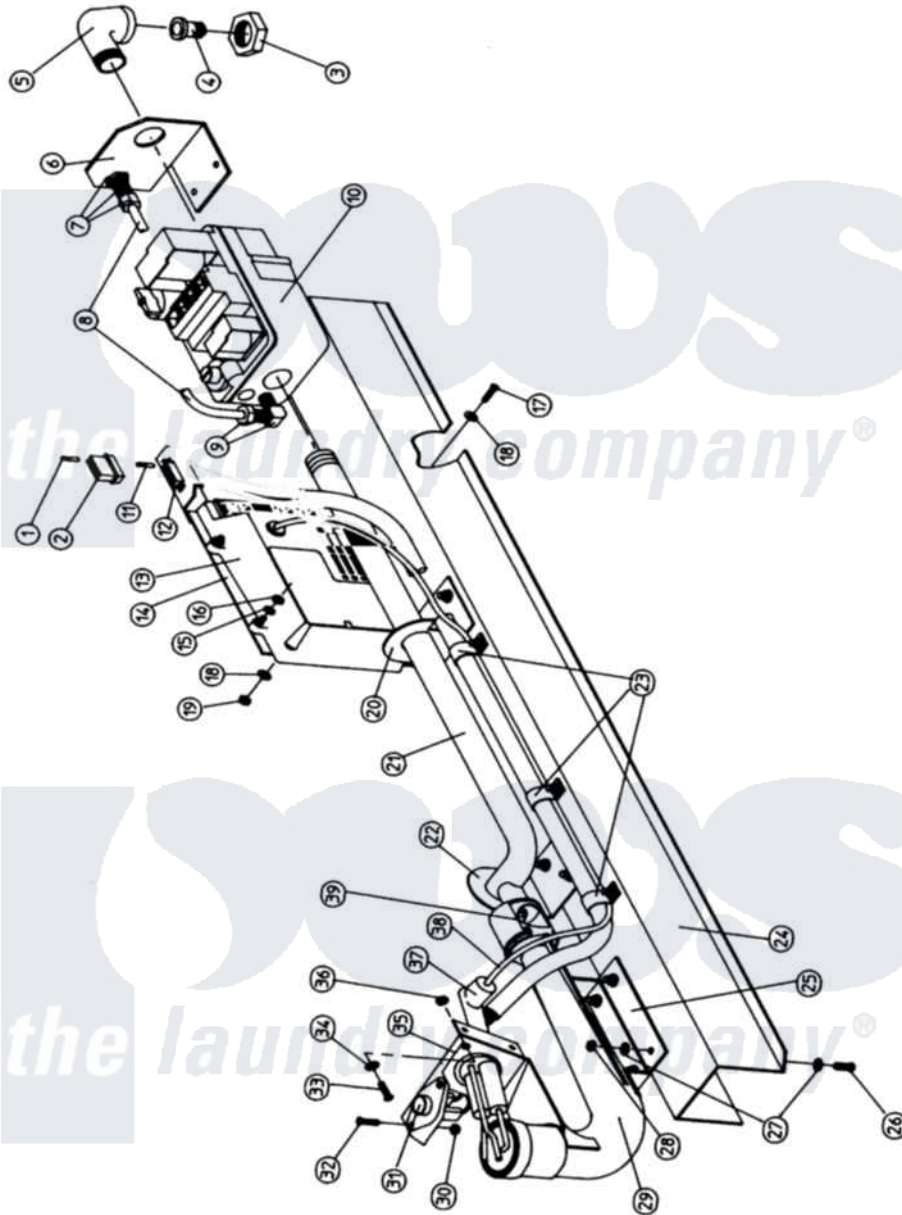

Maytag DGS30PC1 15 - GAS VALVE TRAIN ASSEMBLY

Maytag Commercial Maytag DGS30PC1 Dryer Parts Parts Diagram 15 - GAS VALVE TRAIN ASSEMBLY
 Click on the part number to view part

Item	Original Part Number	Replaced By	Status	Part Description
000	W10124350		Not Available	ORDER PARTS FROM AMERICAN DRYER CORP AT 508-678-9000
001	A122700	122700		MNL Pin S
002	A122604	W10146714		4 Pin Cmnl
003	A401550		Not Available	TAIL PIECE COLLAR ONLY
004	A141303		Not Available	TAIL PIECE, 1/2" UNION
005	A142506	142506		1 2 X 1 2
006	A318712	318712		320 330 43
007	A143259	143259		Bulkhd Fit
008	A143100		Not Available	TUBING, ALUMINUM (1/4")
009	A143203	143203		Pnp Pilot
010	A128927		Not Available	VALVE, GAS (REDUNDANT) (1/2" 24 VAC, NATURAL GAS)
"	A140411		Not Available	CONVERSION KIT (1/2" 24 VAC GAS VALVE (L.P.) W/O ORIFICES
011	A122701	122701		MNL Socket