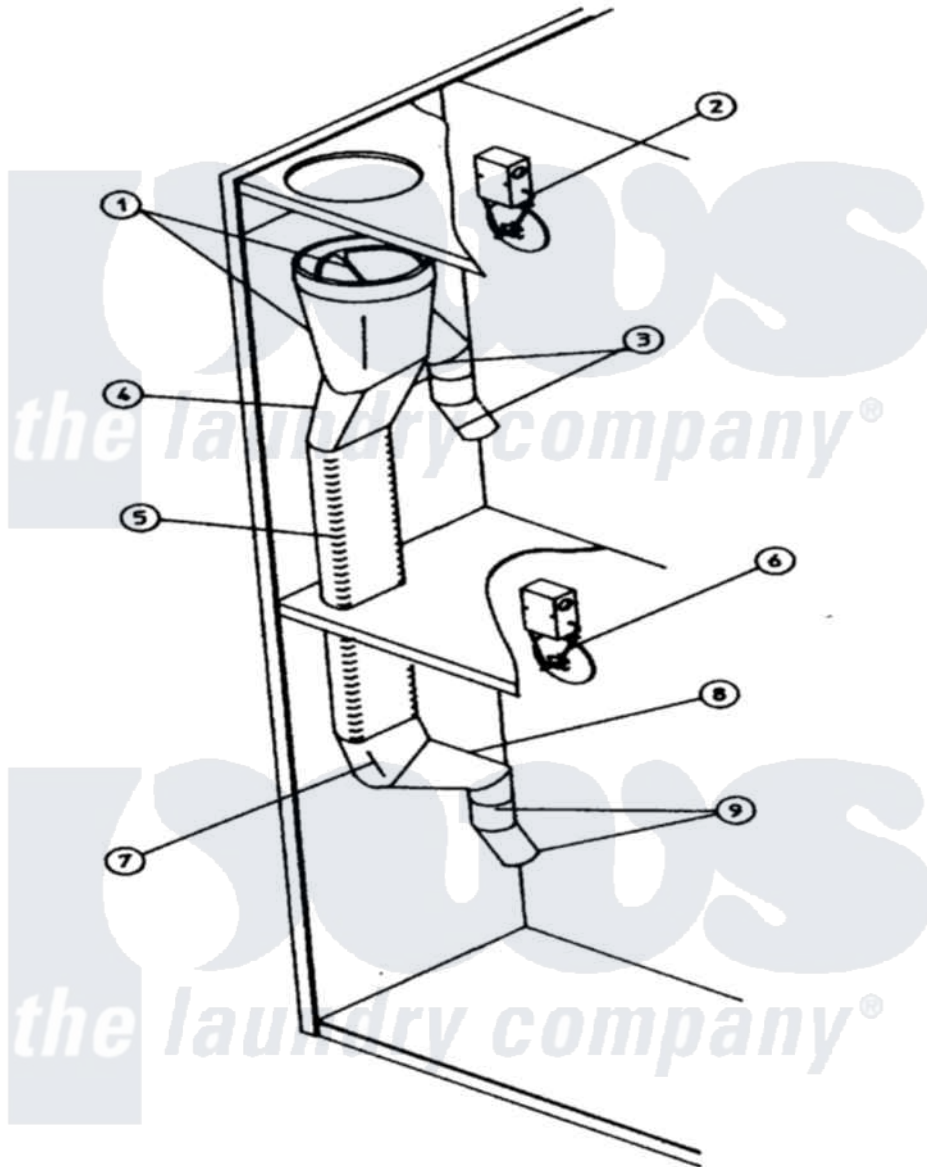

# Maytag DGS30PC1 17 - EXHAUST DUCTING ASSEMBLY

Maytag [Commercial Maytag DGS30PC1 Dryer Parts](#) Parts Diagram 17 - EXHAUST DUCTING ASSEMBLY  
 Click on the part number to view part

Item	Original Part Number	Replaced By	Status	Part Description
000	W10124350		Not Available	ORDER PARTS FROM AMERICAN DRYER CORP AT 508-678-9000
001	A880505	<a href="#">W10148014</a>		215 430 Da
002	A-----		Not Available	SAIL SWITCH (SEE S.S. ASSY.)
003	A143536	<a href="#">143536</a>		6 Diameter 45
004	A143538	<a href="#">143538</a>		6 Diameter X 7
005	A143539	<a href="#">143539</a>		7 Oval 15
006	A-----		Not Available	SAIL SWITCH (SEE S.S. ASSY.)
007	A143537	<a href="#">143537</a>		7 Oval 45
008	A143538	<a href="#">143538</a>		6 Diameter X 7
009	A117505	<a href="#">117505</a>		Aluminum H
"	A143536	<a href="#">143536</a>		6 Diameter 45