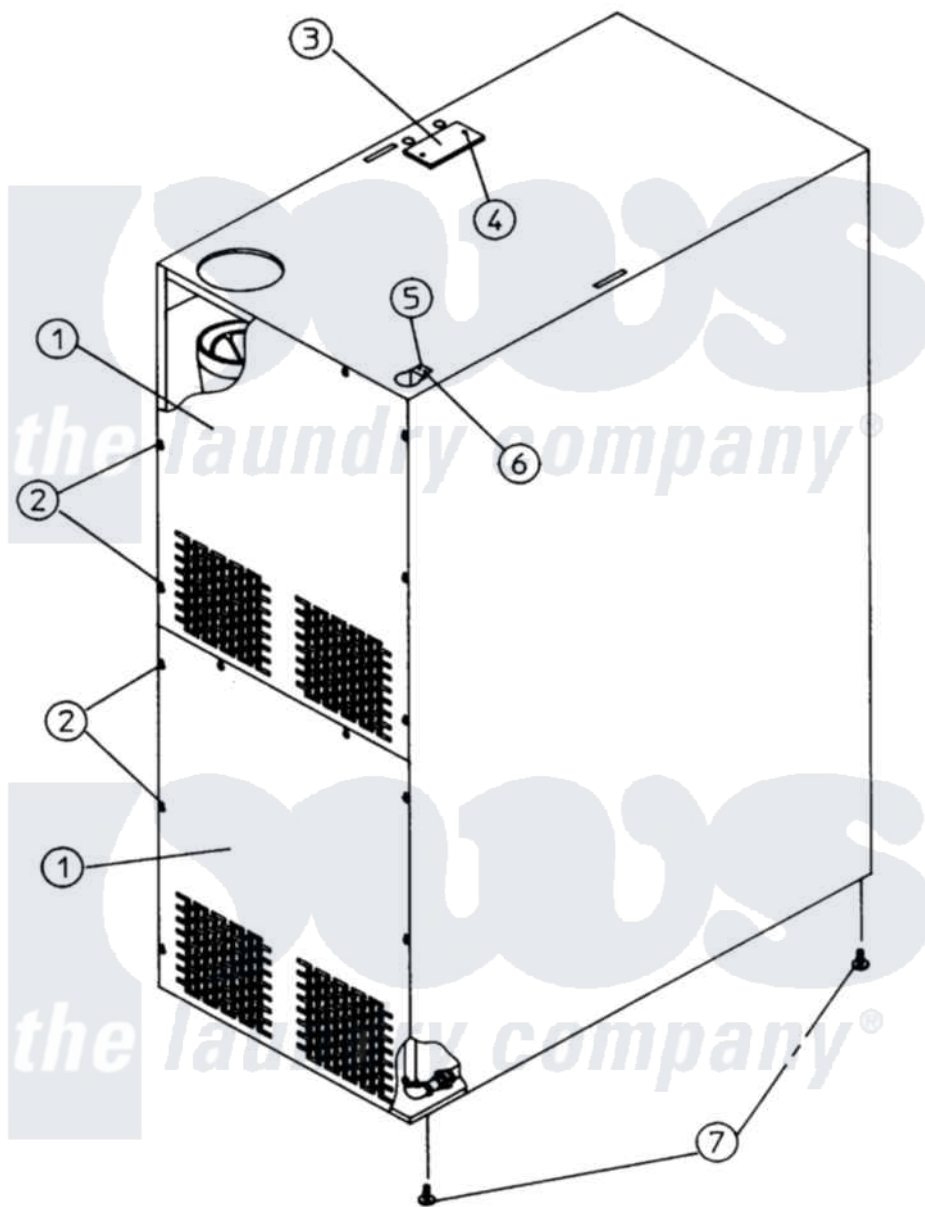

Maytag DGS30PC1 19 - BACKGUARD ASSEMBLY

Maytag Commercial Maytag DGS30PC1 Dryer Parts Parts Diagram 19 - BACKGUARD ASSEMBLY
 Click on the part number to view part

Item	Original Part Number	Replaced By	Status	Part Description
000	W10124350		Not Available	ORDER PARTS FROM AMERICAN DRYER CORP AT 508-678-9000
001	A314406	314406		430 Back G
002	A150301	150301		8-18 X 7
003	A315014	315014		320 330 43
004	A150301	150301		8-18 X 7
005	A318702	318702		230 530 To
006	A150300	5307527001		Switch
007	A103500	103500		LEVELING L