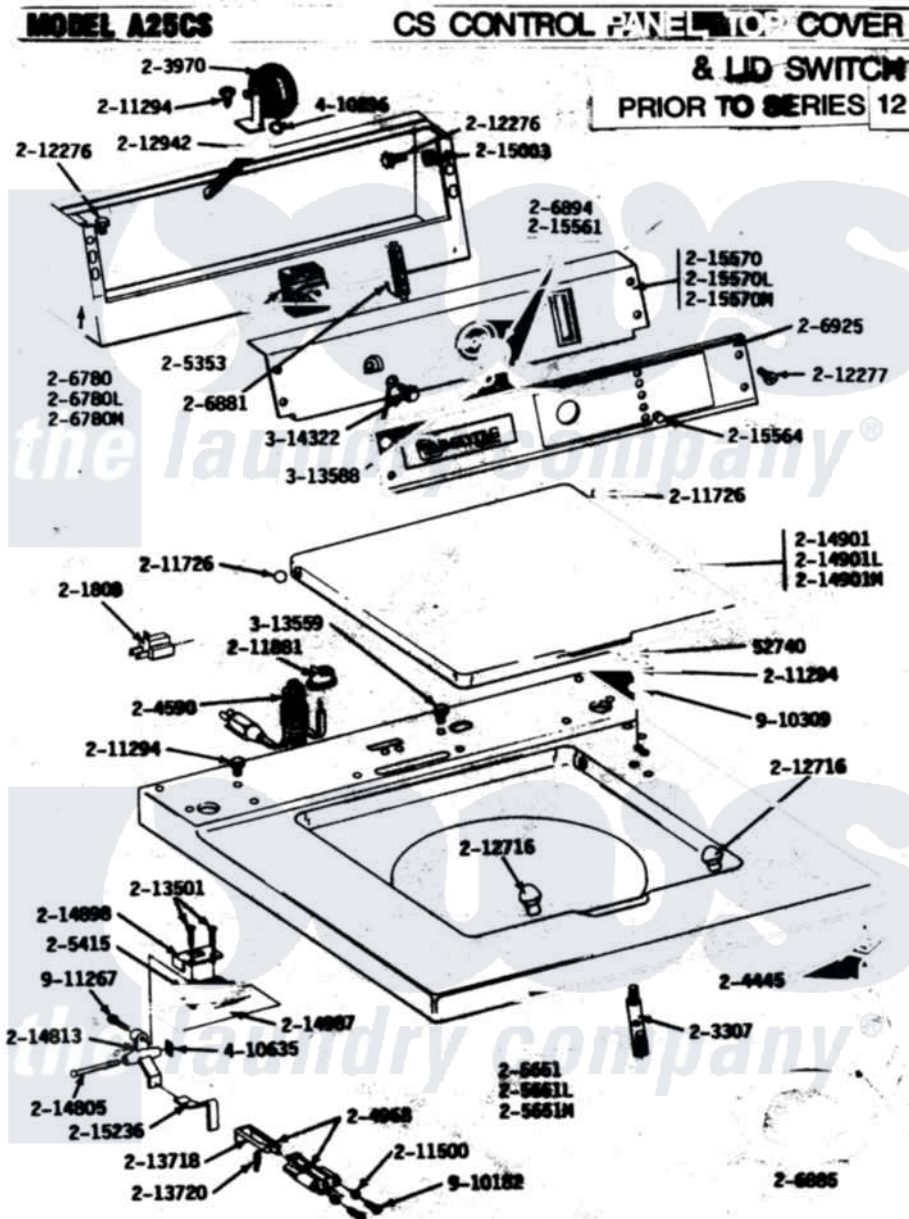

Maytag GA25CM 01 - CONTROL PANEL, TOP CVR & LID SWTCH (00)

Maytag [Commercial Maytag GA25CM Washer Parts](#) Parts Diagram 01 - CONTROL PANEL, TOP CVR & LID SWTCH (00)

[Click on the part number to view part](#)

Item	Original Part Number	Replaced By	Status	Part Description
001	Y052740	62739		Nut, Lock
002	Y201808			Converter
NI	NLA		Not Available	MTG. STRAP---NA
004	203970			Switch, Water Level
005	204445			Screw And Fastener Assembly
006	204590			Cord, Power
007	204968			Plunger And Bracket Assembly--W
008	205353			Switch, DiAl-A-Fabric
009	205415	279347		Switch-Lid
010	205651		Not Available	TOP COVER-WHITE
NI	NLA		Not Available	TOP COVER-ALMOND---NA
011	206780			Control Cover Assembly
"	206780L	206780		Control Cover Assembly
NI	NLA		Not Available	CONTROL COVER ASSY
012	211881			Grommet, Cord Part Not Used-