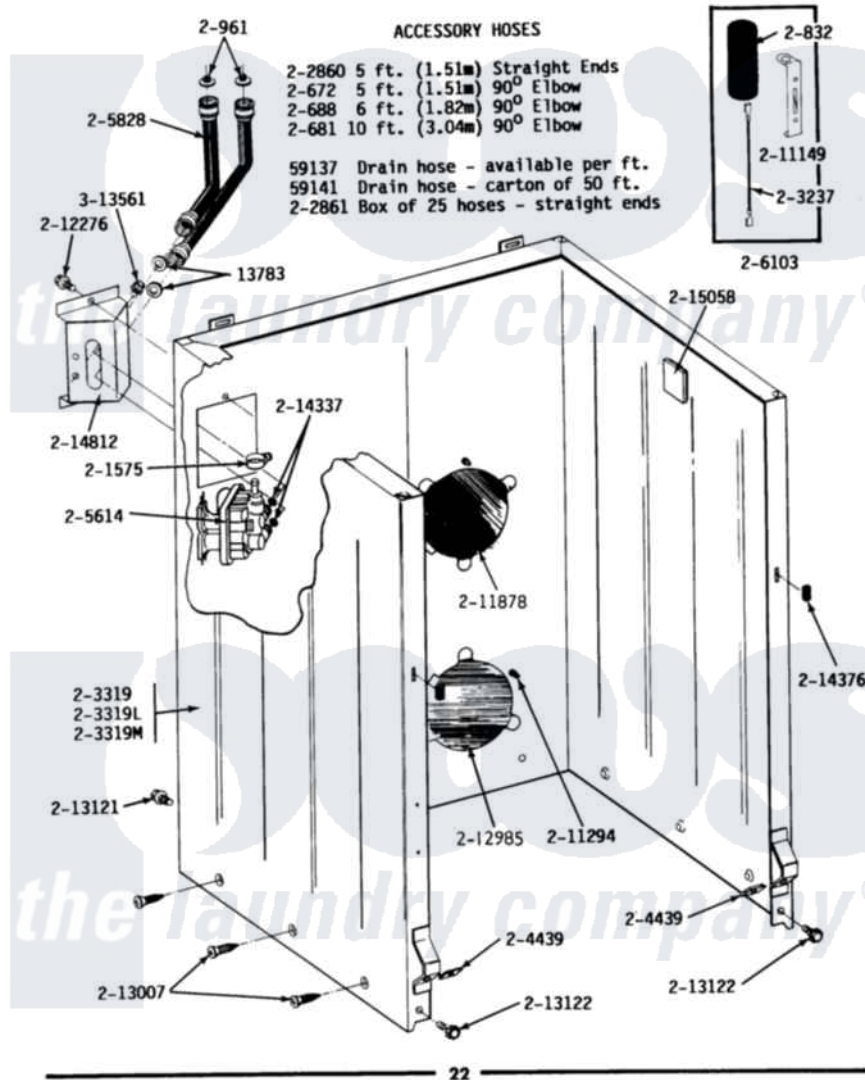

Maytag GA25CM 05 - CABINET, WATER VALVE, HOSES & FRNT PANEL

ALL MODELS

CABINET, WATER VALVE, HOSES AND FRONT PANEL

Maytag [Commercial Maytag GA25CM Washer Parts](#) Parts Diagram 05 - CABINET, WATER VALVE, HOSES & FRNT PANEL

[Click on the part number to view part](#)

Item	Original Part Number	Replaced By	Status	Part Description
001	Y013783			Washer, Inlet Hose
002	Y059137	Y059141		Ctn. 50 Ft. 31/32 Drain Hose
003	Y059141			Ctn. 50 Ft. 31/32 Drain Hose
NI	200461	285655		Clamp, Hose
005	200672	76314		Hose, Inlet 6 Ft. Hose With Elbow
006	200681	21001467		Hose- 10'
007	200688	76314		Hose, Inlet 6 Ft. Hose With Elbow
008	Y200832			Capacitor
NI	200908	285655		Clamp, Hose
010	200961	12001413		Strainer And Washer Kit
NI	201112	76660		Break-Sphn
012	201575			Clamp, Hose
013	202860			Inlet Hose Assembly
014	202861	202860		Inlet Hose Assembly

015	203237		No.17 Wire With Terminal
NI	NLA	Not Available	CABINET-WHITE
017	204439		Screw And Fstner Assembly
018	205614	205613	Water Valve
019	205828	202860	Inlet Hose Assembly
020	206103		Capacitor Kit
NI	211111	16272	Connector, Straight
022	211149		Clip, Capacitor
023	211294	90767	Screw, 8A X 3/8 HeX Washer Head Tapping
NI	211448		Clamp
"	NLA	Not Available	PLATE, ACCESS
026	212276	W10116760	Screw
NI	212982	22001650	Fastener, Spring
028	212985	22002924	Plate, Access
NI	212998	Not Available	PANEL, FRONT (WHT)
"	212998L	Not Available	FRONT PANEL-ALMOND
"	NLA	Not Available	FRONT PANEL-HARVEST WHEAT
030	213007		Xfor Cabinet See Cabinet, Back
031	213121	3400111	Screw, 12-14 X 5/8
032	213122	27001200	Screw
NI	213846		Guard, Belt
034	214337	96160	Screen
035	214376	22002331	Spacer, Front Panel
NI	214768	211704	Hose, Drain
037	214812	22002361	Bracket, Water Valve
NI	215057	211704	Hose, Drain
039	215058		Pad, Cabinet Bumper
NI	Y310842	8182296	Screw, Agitator
041	Y313561		Screw----NA