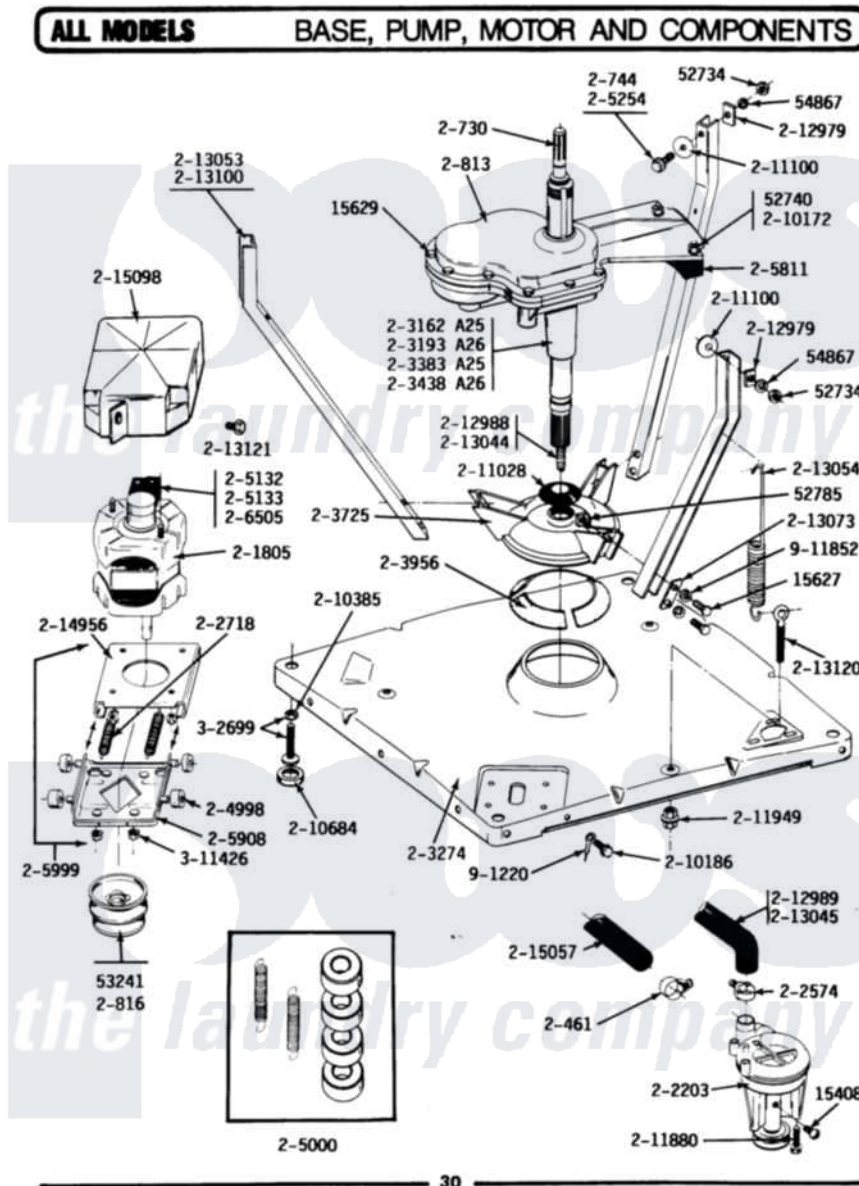

Maytag GA25CM 09 - BASE, PUMP, MOTOR & COMPONENTS

Maytag [Commercial Maytag GA25CM Washer Parts](#) Parts Diagram 09 - BASE, PUMP, MOTOR & COMPONENTS
 Click on the part number to view part

Item	Original Part Number	Replaced By	Status	Part Description
001	Y015408	22003235		Screw, Bearing Insert
002	Y015627			Screw- Hex
003	Y015629			Bolt, Grinding Chamber
004	Y052734			Nut, Carrage Bolts And Bracket
005	Y052785			Nut, Brace To Damper
006	Y053241			Set Screw, Motor Pulley
007	Y054867			Washer, Lock
008	200461	285655		Clamp, Hose
009	200730	22002124		Shaft- Agi
010	200744	W10175939		Bolt
NI	NLA		Not Available	GEAR CASE COVER ASSEMBLY
012	200816	6-2008160		Pulley- MO
013	201805	12002351		Motor-Drve
014	202203	6-2022030		Pump As Pa
015	202574	3367052		Clamp, Hose