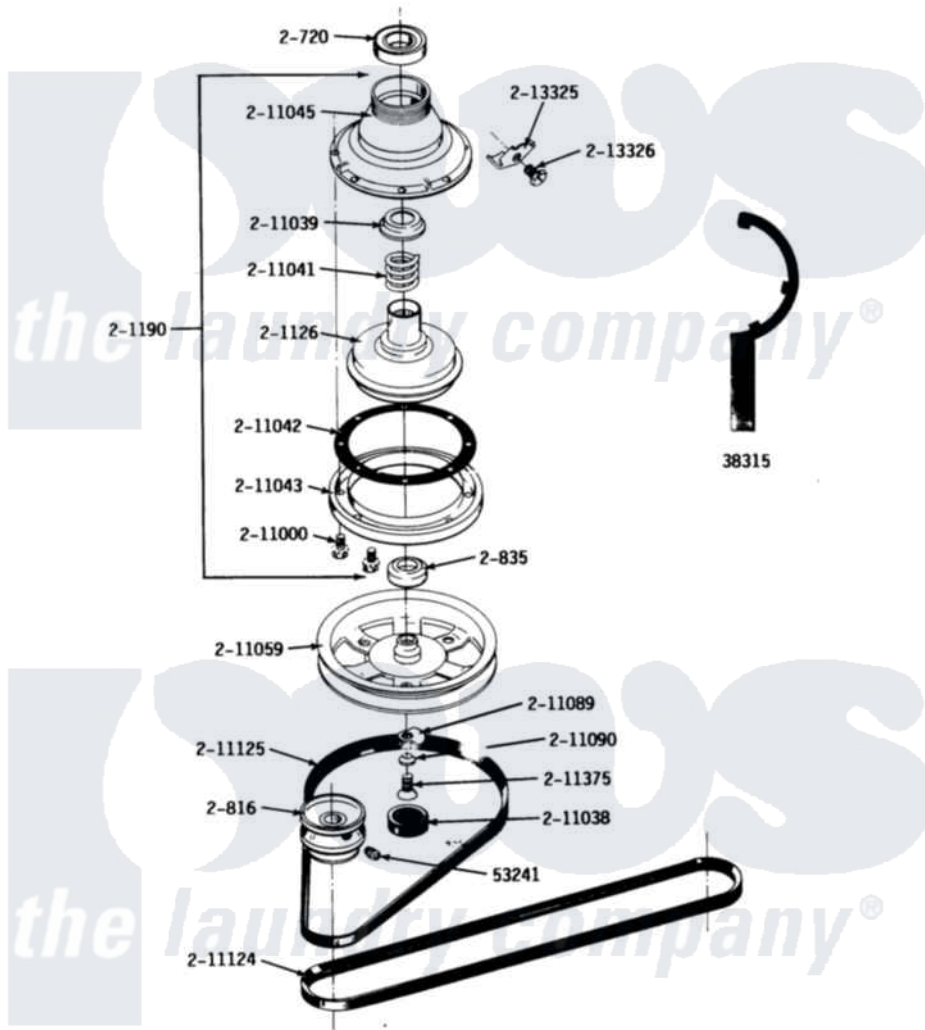

Maytag GA25CM 10 - CLUTCH, BRAKE & BELTS

ALL MODELS

CLUTCH, BRAKE AND BELTS

32

Maytag [Commercial Maytag GA25CM Washer Parts](#) Parts Diagram 10 - CLUTCH, BRAKE & BELTS
 Click on the part number to view part

Item	Original Part Number	Replaced By	Status	Part Description
001	Y038315	038315		Tool
002	Y053241			Set Screw, Motor Pulley
003	Y200720	22003441		Bearing, Rear
004	200816	6-2008160		Pulley- MO
005	200835			Bearing, Brake Rotor
006	201126	6-2011900		Brake Asse
007	201190	6-2011900		Brake Asse
008	211000			SCREW, BRAKE DRUM (HEX HEAD)
NI	NLA		Not Available	CAP, OIL RETAINER
010	211039	6-2011900		Brake Asse
011	211041	6-2011900		Brake Asse
012	211042	6-2011900		Brake Asse
013	211043	6-2011900		Brake Asse
014	211045	6-2011900		Brake Asse
015	211059	6-2301530		Pulley
016	211089			Lug, Stop Pulley

017	211090	22003555	Washer, Stop Lug
018	211124		Part Not Used
019	211125		V Belt, Drive Pulley
020	211375	681582	Screw
021	213325		Clip, Retaining
022	213326		Bolt, Sems Retaining Clip