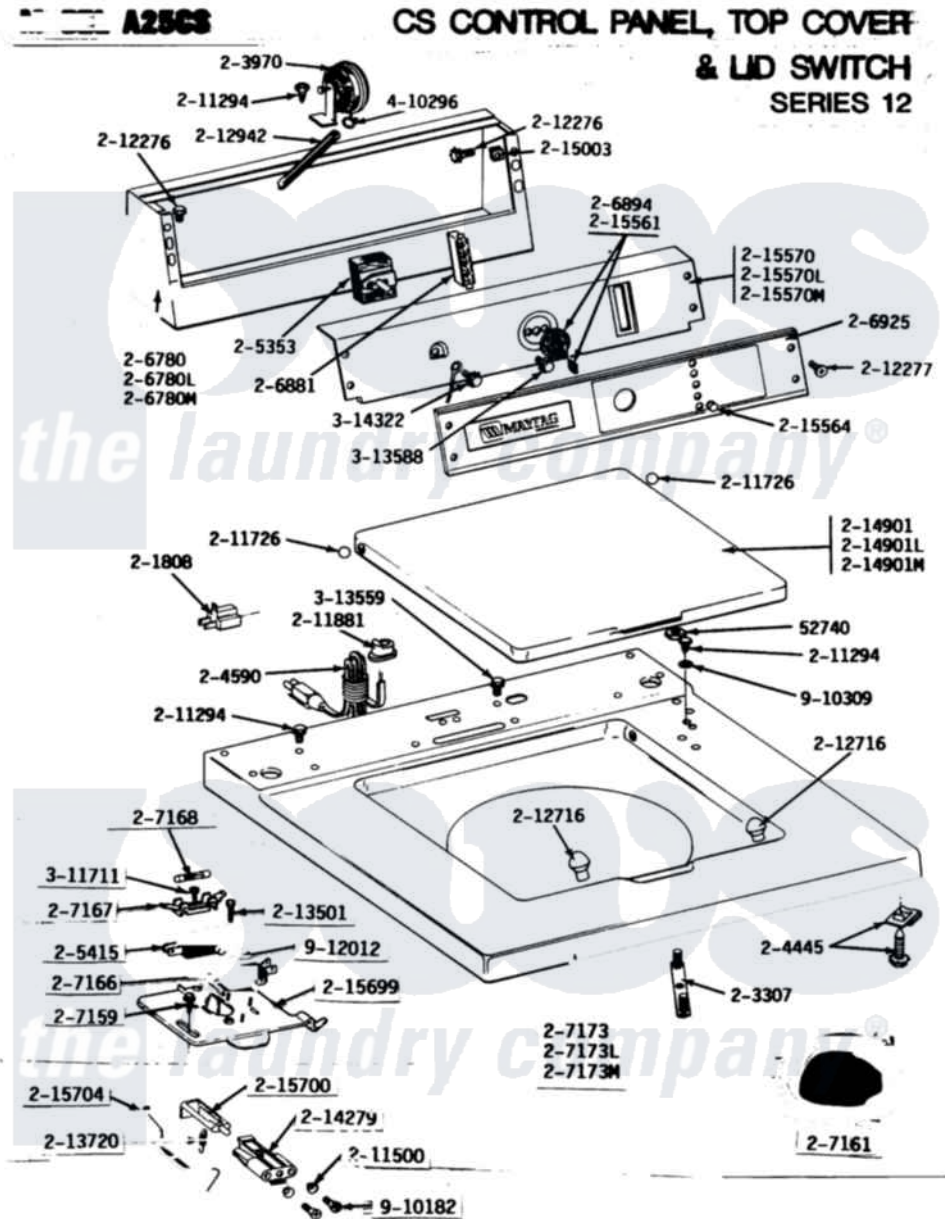

Maytag GA25CME 02 - CONTROL PANEL, TOP CVR & LID SWITCH (12)

Maytag Commercial Maytag GA25CME Washer Parts Parts Diagram 02 - CONTROL PANEL, TOP CVR & LID SWITCH (12)

Click on the part number to view part

Item	Original Part Number	Replaced By	Status	Part Description
001	Y052740	62739		Nut, Lock
002	Y201808			Converter
NI	NLA		Not Available	MTG. STRAP----NA
004	203970			Switch, Water Level
005	204445			Screw And Fastener Assembly
006	204590			Cord, Power
007	205353			Switch, DiAl-A-Fabric
008	205415	279347		Switch-Lid
009	206780			Control Cover Assembly
"	206780L	206780		Control Cover Assembly
NI	NLA		Not Available	CONTROL COVER ASSY
010	206881			Indicator, Light
011	206894			Knob, Selector
NI	NLA		Not Available	CONTROL PANEL WITH LENS - CS &
013	207159	489355		Screw, 8 X 1/2