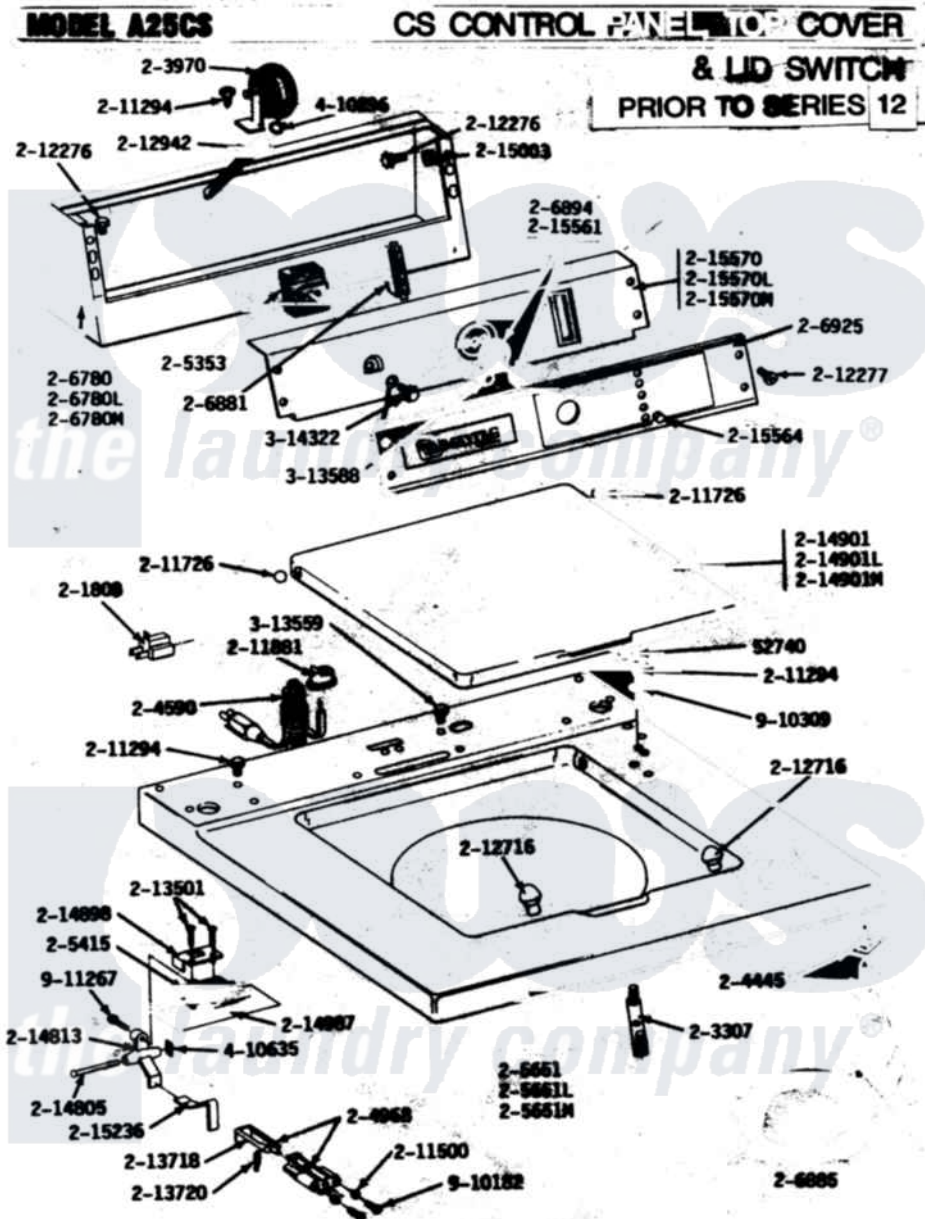

Maytag GA25CS 01 - CONTROL PANEL, TOP CVR & LID SWITCH (00)

Maytag Commercial Maytag GA25CS Washer Parts Parts Diagram 01 - CONTROL PANEL, TOP CVR & LID SWITCH (00)

Click on the part number to view part

Item	Original Part Number	Replaced By	Status	Part Description
001	Y052740	62739		Nut, Lock
002	Y201808			Converter
NI	NLA		Not Available	MTG. STRAP---NA
004	203970			Switch, Water Level
005	204445			Screw And Fastener Assembly
006	204590			Cord, Power
007	204968			Plunger And Bracket Assembly--W
008	205353			Switch, DiAl-A-Fabric
009	205415	279347		Switch-Lid
010	205651		Not Available	TOP COVER-WHITE
NI	NLA		Not Available	TOP COVER-ALMOND---NA
011	206780			Control Cover Assembly
"	206780L	206780		Control Cover Assembly
NI	NLA		Not Available	CONTROL COVER ASSY
012	211881			Grommet, Cord Part Not Used-