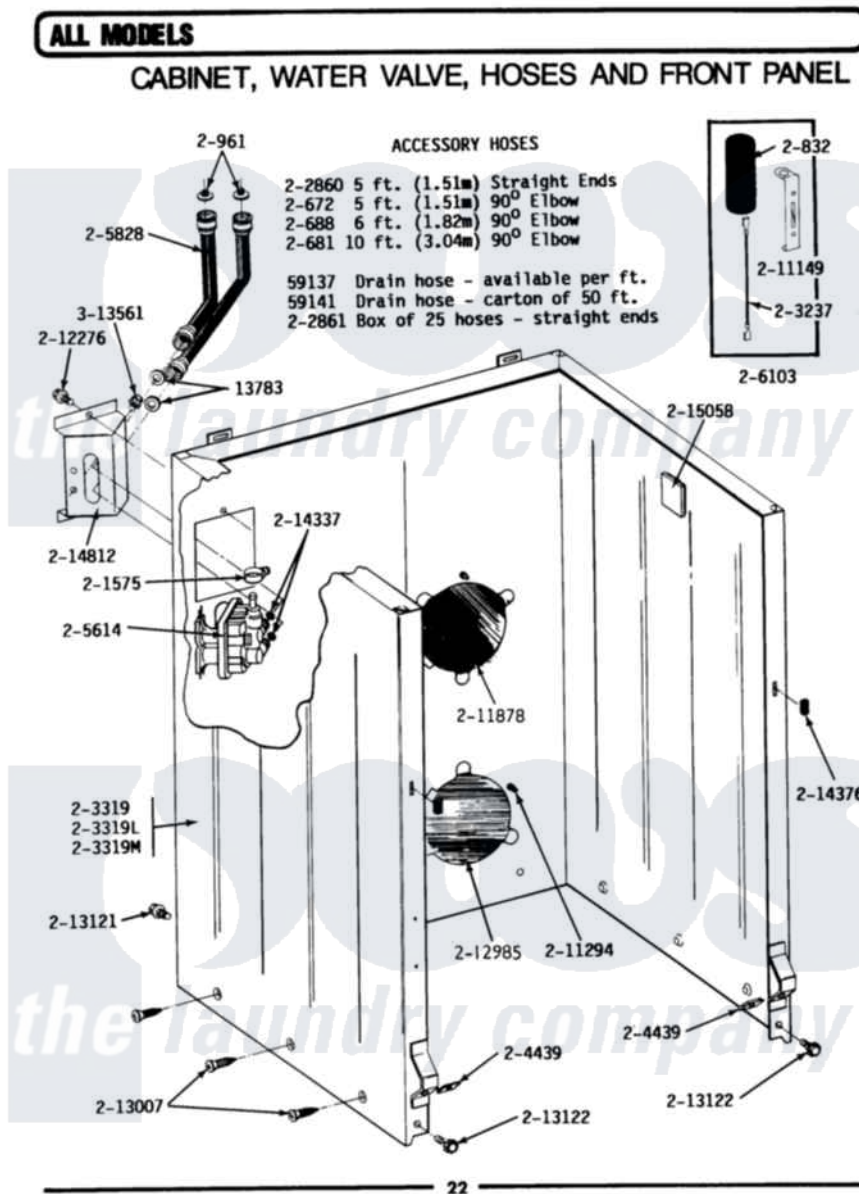

Maytag GA25CS 05 - CABINET, WATER VALVE, HOSES & FRNT PANEL

Maytag [Commercial Maytag GA25CS Washer Parts](#) Parts Diagram 05 - CABINET, WATER VALVE, HOSES & FRNT PANEL

[Click on the part number to view part](#)

Item	Original Part Number	Replaced By	Status	Part Description
001	Y013783			Washer, Inlet Hose
002	Y059137	Y059141		Ctn. 50 Ft. 31/32 Drain Hose
003	Y059141			Ctn. 50 Ft. 31/32 Drain Hose
NI	200461	285655		Clamp, Hose
005	200672	76314		Hose, Inlet 6 Ft. Hose With Elbow
006	200681	21001467		Hose- 10'
007	200688	76314		Hose, Inlet 6 Ft. Hose With Elbow
008	Y200832			Capacitor
NI	200908	285655		Clamp, Hose
010	200961	12001413		Strainer And Washer Kit
NI	201112	76660		Break-Sphn
012	201575			Clamp, Hose
013	202860			Inlet Hose Assembly
014	202861	202860		Inlet Hose Assembly

015	203237		No.17 Wire With Terminal
NI	NLA	Not Available	CABINET-WHITE
017	204439		Screw And Fstner Assembly
018	205614	205613	Water Valve
019	205828	202860	Inlet Hose Assembly
020	206103		Capacitor Kit
NI	211111	16272	Connector, Straight
022	211149		Clip, Capacitor
023	211294	90767	Screw, 8A X 3/8 HeX Washer Head Tapping
NI	211448		Clamp
"	NLA	Not Available	PLATE, ACCESS
026	212276	W10116760	Screw
NI	212982	22001650	Fastener, Spring
028	212985	22002924	Plate, Access
NI	212998	Not Available	PANEL, FRONT (WHT)
"	212998L	Not Available	FRONT PANEL-ALMOND
"	NLA	Not Available	FRONT PANEL-HARVEST WHEAT
030	213007		Xfor Cabinet See Cabinet, Back
031	213121	3400111	Screw, 12-14 X 5/8
032	213122	27001200	Screw
NI	213846		Guard, Belt
034	214337	96160	Screen
035	214376	22002331	Spacer, Front Panel
NI	214768	211704	Hose, Drain
037	214812	22002361	Bracket, Water Valve
NI	215057	211704	Hose, Drain
039	215058		Pad, Cabinet Bumper
NI	Y310842	8182296	Screw, Agitator
041	Y313561		Screw----NA