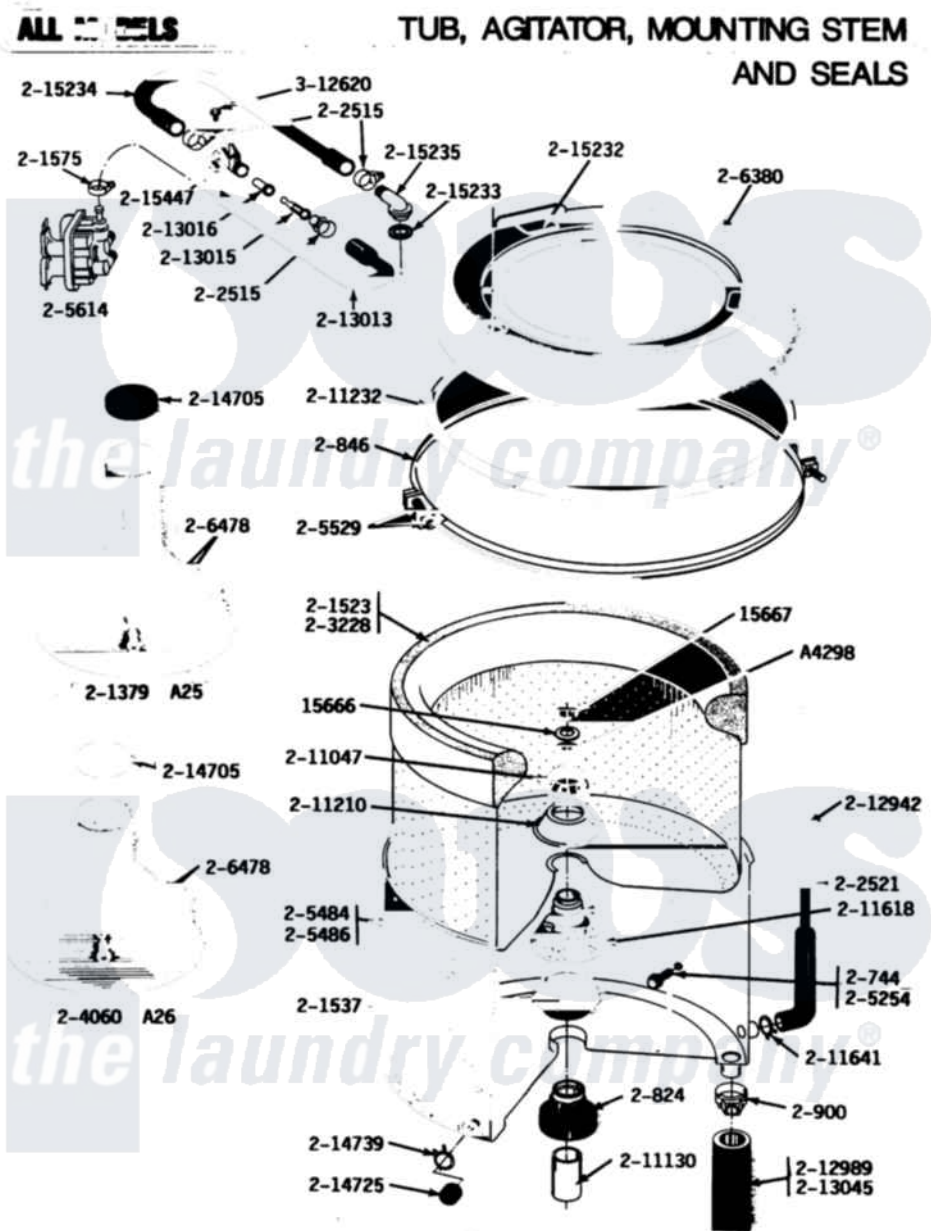

Maytag GA25CS 06 - TUB, AGITATOR, MOUNTING STEM & SEAL

Maytag [Commercial Maytag GA25CS Washer Parts](#) Parts Diagram 06 - TUB, AGITATOR, MOUNTING STEM & SEAL
 Click on the part number to view part

Item	Original Part Number	Replaced By	Status	Part Description
001	Y0A4298	6-0A57420		Seal- Agitator
002	Y015666			Washer, Retaining -
003	Y015667			Retaining Ring
004	200744	W10175939		Bolt
005	200824	6-2040130		Tub Bearin
006	200846			Clamp - Tub Cover
007	200900	616099		Clamp
008	201379		Not Available	AGITATOR - BLACK
NI	NLA		Not Available	INNER TUB
010	201537	6-2095720		Mounting S
011	201575			Clamp, Hose
012	202515	596669		Clamp, Manifold
013	202521	6-2095720		Mounting S
014	203228		Not Available	TUB, INNER PART NOT USED
NI	204012	6-2095720		Mounting S
"	204013	6-2040130		Tub Bearin

017	204060		Agitator W/Cap, Screw And Washer
018	205254	W10175938	Bolt
019	205484		Tub, Outer Part Not Used
020	205486	Not Available	PART NOT USED
021	205529		Nut And Bolt Kit For Tub Clam
022	205614	205613	Water Valve
023	206380	Not Available	COVER, TUB
024	206478	Not Available	SCREW & WASHER FOR AGITATOR
NI	206683	206680	Water Injector Assembly
026	211047	6-2110472	Nut- Clamp
NI	211100		Washer, Outer Tub
028	211130		Bearing Liner, Tub Bearing
029	211210		Washer, Clamping Nut
030	211232		Seal, Tub Cover
031	211618	22001423	Set Screw, Mounting Stem
032	211641		Clamp, 1-1/16"
033	212942	22001619	Tube, Water Level Switch
034	Y212989		Hose, Outer Tub To Pump
035	213013		Hose, Injector
036	213015		Nozzle, Injector
037	213016	216201	Nozzle
038	213045		Hose, Outer Tub Part Not Used
039	214705		Cap, Capacitor
040	214725		Cap For Spout-Outer Tub
041	214739	596669	Clamp, Manifold
042	215232		Bumper, Unbalance
043	215233		Seal For Injector Tube
044	Y215234		Hose, Injector Fill
045	215235		Tube, Injector
046	215447		Sleeve For Injector
047	312620		Screw, Sems