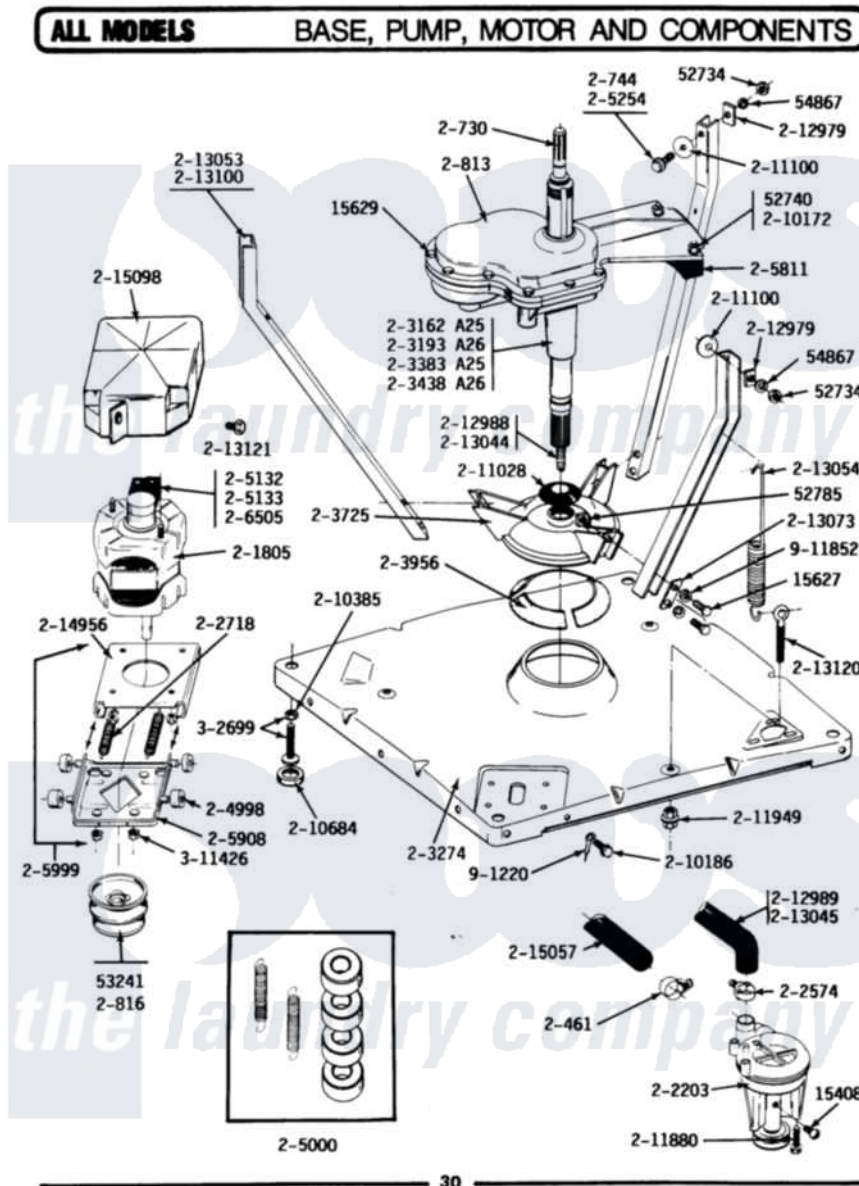

Maytag GA25CS 09 - BASE, PUMP, MOTOR & COMPONENTS

Maytag [Commercial Maytag GA25CS Washer Parts](#) Parts Diagram 09 - BASE, PUMP, MOTOR & COMPONENTS
 Click on the part number to view part

Item	Original Part Number	Replaced By	Status	Part Description
001	Y015408	22003235		Screw, Bearing Insert
002	Y015627			Screw- Hex
003	Y015629			Bolt, Grinding Chamber
004	Y052734			Nut, Carrage Bolts And Bracket
005	Y052785			Nut, Brace To Damper
006	Y053241			Set Screw, Motor Pulley
007	Y054867			Washer, Lock
008	200461	285655		Clamp, Hose
009	200730	22002124		Shaft- Agi
010	200744	W10175939		Bolt
NI	NLA		Not Available	GEAR CASE COVER ASSEMBLY
012	200816	6-2008160		Pulley- MO
013	201805	12002351		Motor-Drve
014	202203	6-2022030		Pump As Pa
015	202574	3367052		Clamp, Hose