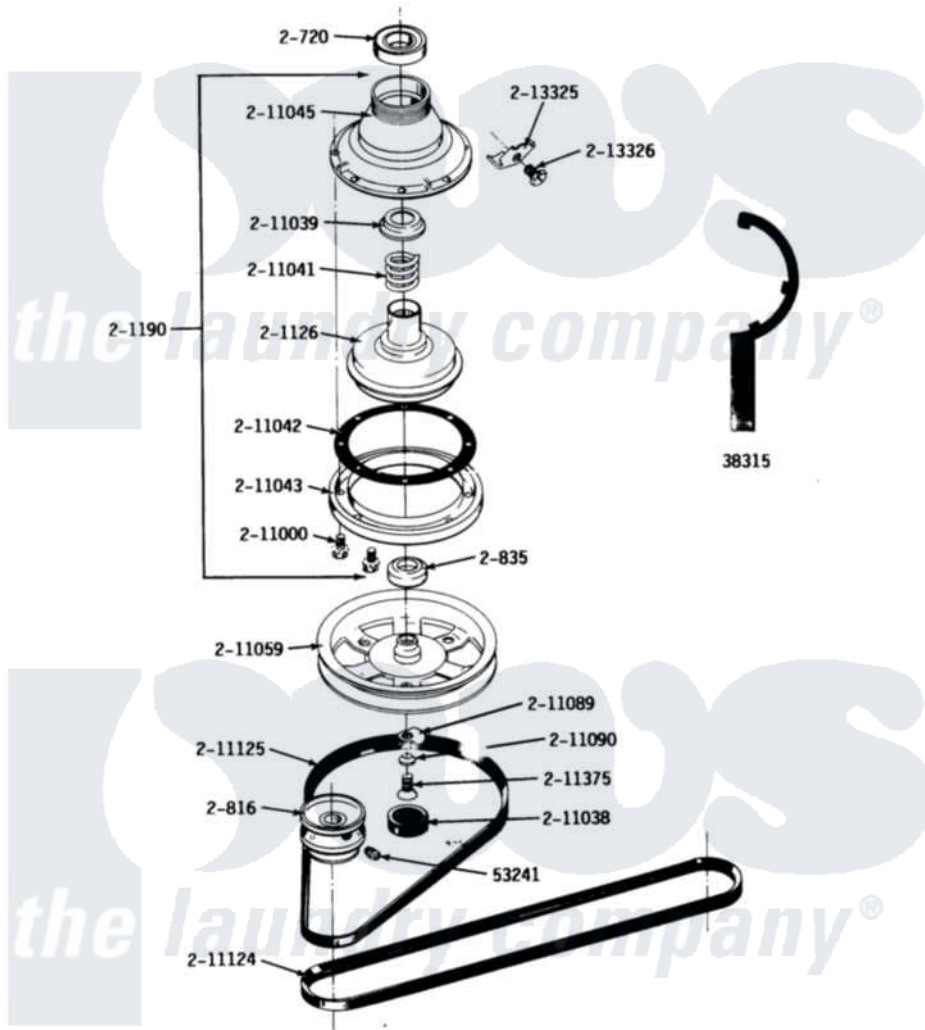

Maytag GA25CS 10 - CLUTCH, BRAKE & BELTS

ALL MODELS

CLUTCH, BRAKE AND BELTS

32

Maytag [Commercial Maytag GA25CS Washer Parts](#) Parts Diagram 10 - CLUTCH, BRAKE & BELTS
 Click on the part number to view part

Item	Original Part Number	Replaced By	Status	Part Description
001	Y038315	038315		Tool
002	Y053241			Set Screw, Motor Pulley
003	Y200720	22003441		Bearing, Rear
004	200816	6-2008160		Pulley- MO
005	200835			Bearing, Brake Rotor
006	201126	6-2011900		Brake Asse
007	201190	6-2011900		Brake Asse
008	211000			SCREW, BRAKE DRUM (HEX HEAD)
NI	NLA		Not Available	CAP, OIL RETAINER
010	211039	6-2011900		Brake Asse
011	211041	6-2011900		Brake Asse
012	211042	6-2011900		Brake Asse
013	211043	6-2011900		Brake Asse
014	211045	6-2011900		Brake Asse
015	211059	6-2301530		Pulley
016	211089			Lug, Stop Pulley

017	211090	22003555	Washer, Stop Lug
018	211124		Part Not Used
019	211125		V Belt, Drive Pulley
020	211375	681582	Screw
021	213325		Clip, Retaining
022	213326		Bolt, Sems Retaining Clip