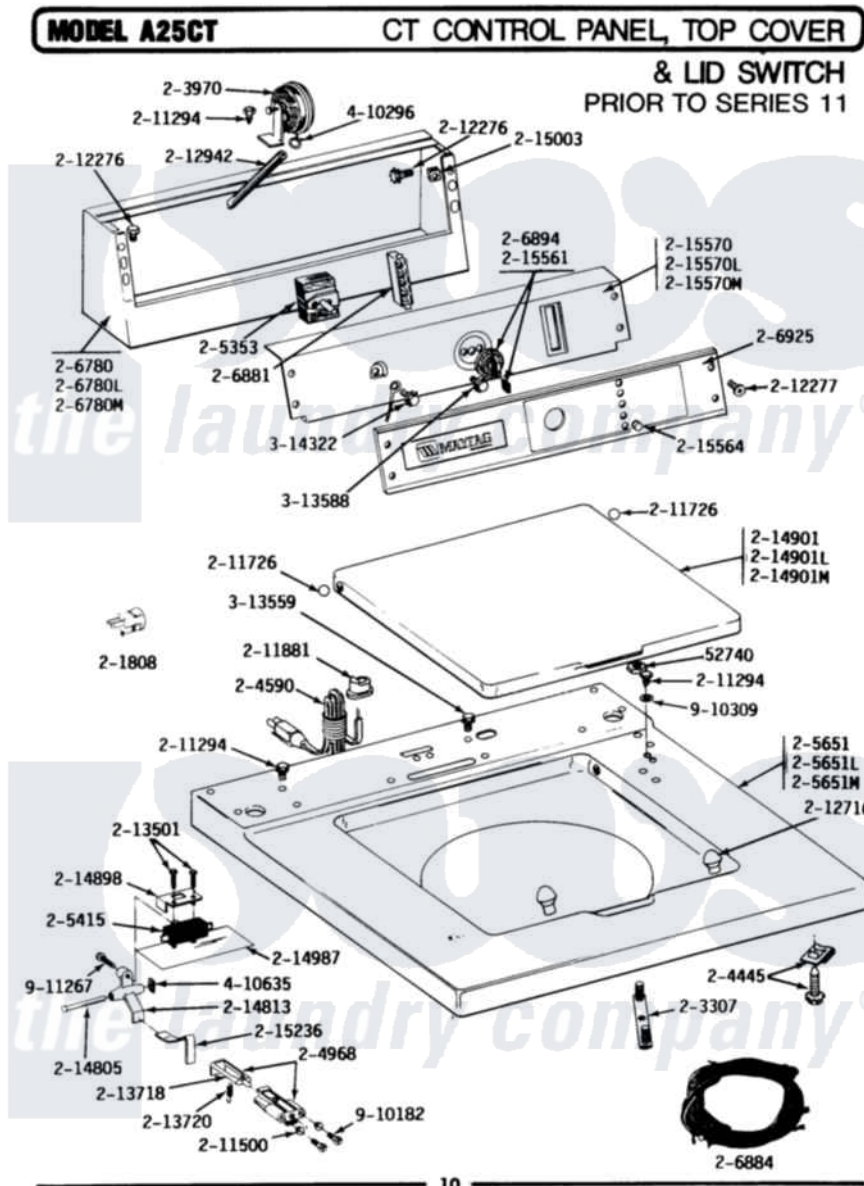

Maytag GA25CT 01 - CONTROL PANEL, TOP CVR & LID SWITCH (00)

Maytag [Commercial Maytag GA25CT Washer Parts](#) Parts Diagram 01 - CONTROL PANEL, TOP CVR & LID SWITCH (00)

[Click on the part number to view part](#)

Item	Original Part Number	Replaced By	Status	Part Description
001	Y052740	62739		Nut, Lock
002	Y201808			Converter
NI	NLA		Not Available	MTG. STRAP----NA
004	203970			Switch, Water Level
005	204445			Screw And Fastener Assembly
006	204590			Cord, Power
007	204968			Plunger And Bracket Assembly--W
008	205353			Switch, DiAl-A-Fabric
009	205415	279347		Switch-Lid
010	205651		Not Available	TOP COVER-WHITE
NI	NLA		Not Available	TOP COVER-ALMOND----NA
011	206780			Control Cover Assembly
"	206780L	206780		Control Cover Assembly
NI	NLA		Not Available	CONTROL COVER ASSY
012	206881			Indicator, Light