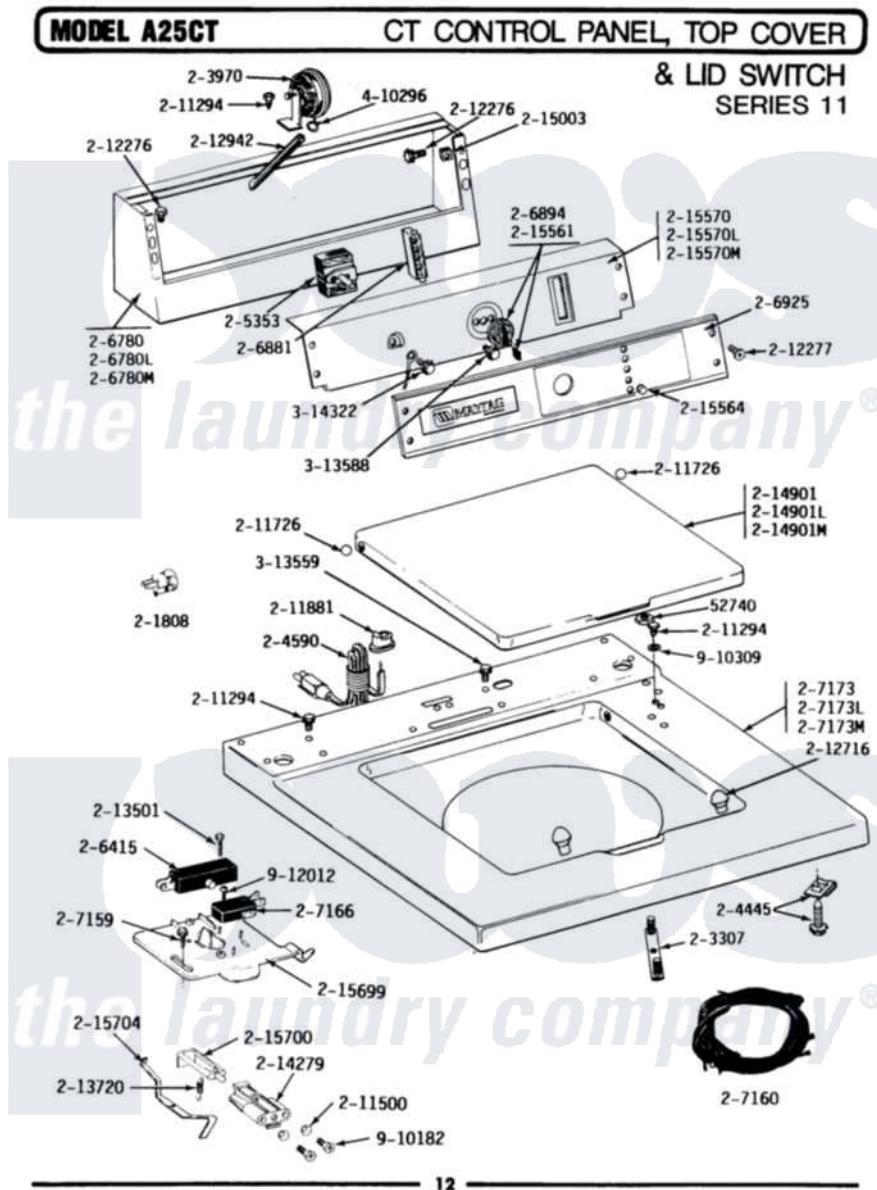

Maytag GA25CT 02 - CONTROL PANEL, TOP CVR & LID SWITCH (11)

12

Maytag [Commercial Maytag GA25CT Washer Parts](#) Parts Diagram 02 - CONTROL PANEL, TOP CVR & LID SWITCH (11)

[Click on the part number to view part](#)

Item	Original Part Number	Replaced By	Status	Part Description
001	Y052740	62739		Nut, Lock
002	Y201808			Converter
NI	NLA		Not Available	MTG. STRAP----NA
004	203970			Switch, Water Level
005	204445			Screw And Fastener Assembly
006	204590			Cord, Power
NI	204968			Plunger And Bracket Assembly--W
008	205353			Switch, DiAl-A-Fabric
009	206415			Switch, Lid
010	206780			Control Cover Assembly
"	206780L	206780		Control Cover Assembly
NI	NLA		Not Available	CONTROL COVER ASSY
011	206881			Indicator, Light
NI	NLA		Not Available	WIRE HARNESS
013	206894			Knob, Selector