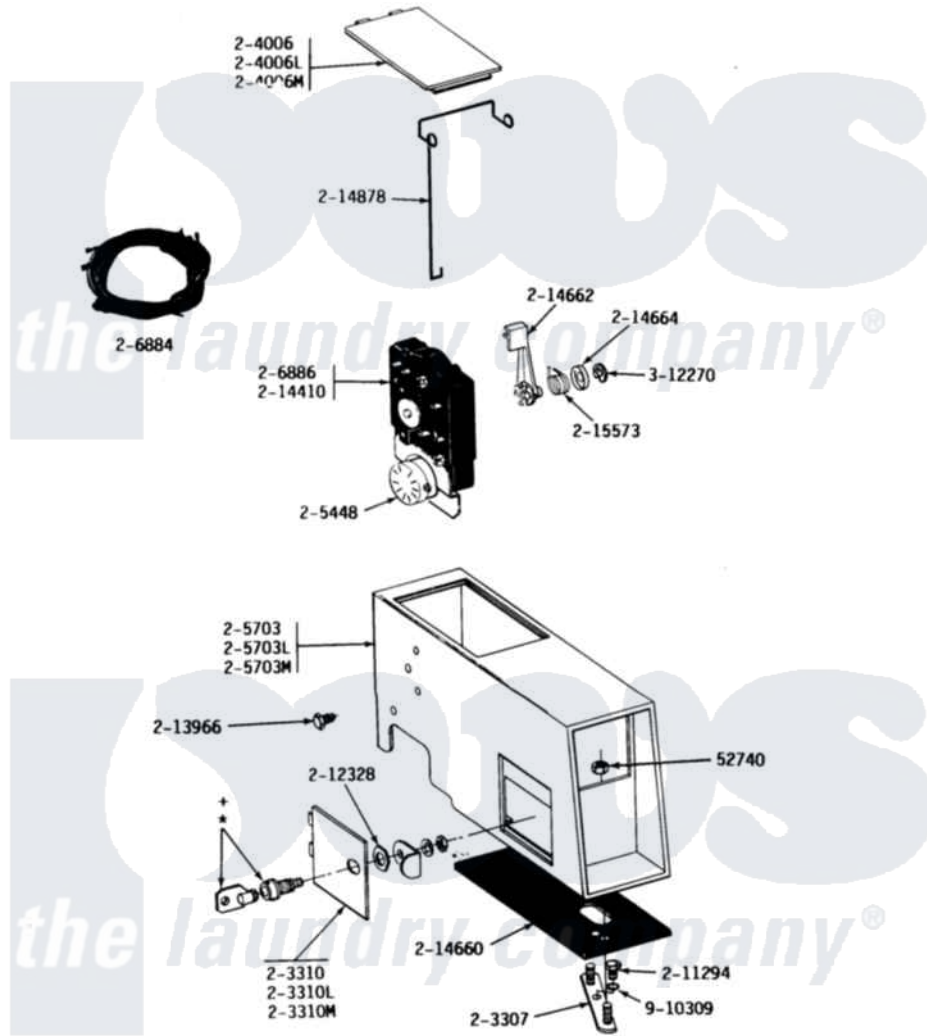

MODEL A25CT

CT CONTROL CENTER

Maytag Commercial Maytag GA25CT Washer Parts Parts Diagram 03 - CONTROL CENTER
 Click on the part number to view part

Item	Original Part Number	Replaced By	Status	Part Description
001	Y052740	62739		Nut, Lock
NI	NLA		Not Available	MTG. STRAP---NA
"	NLA		Not Available	ACCESS DOOR (WHITE)
"	NLA		Not Available	ACCESS DOOR (WHITE)
005	205448		Not Available	MOTOR, TIMER (120-60)
NI	NLA		Not Available	OUTER CASE-WHITE
"	NLA		Not Available	WIRE HARNESS
008	206886	12001906		Timer
NI	Y206922	12001906		Timer
"	211294	90767		Screw, 8A X 3/8 HeX Washer Head Tapping
"	212276	W10116760		Screw
012	212328	W10139762		Hex Nut, 3/4-27
013	213966	3400014		Screw
014	214410			Label, Timer Caution
015	214660			Gasket, Control Center
016	214662	22001042		Pivot Arm, Timer

017	214664	22001398	Retainer, Spring---NA
018	214878		Latch For Access Door
019	215573		Spring, Timer
020	Y312270		Clip, Spring Retainer
021	910309		Washer, Mounting Strap