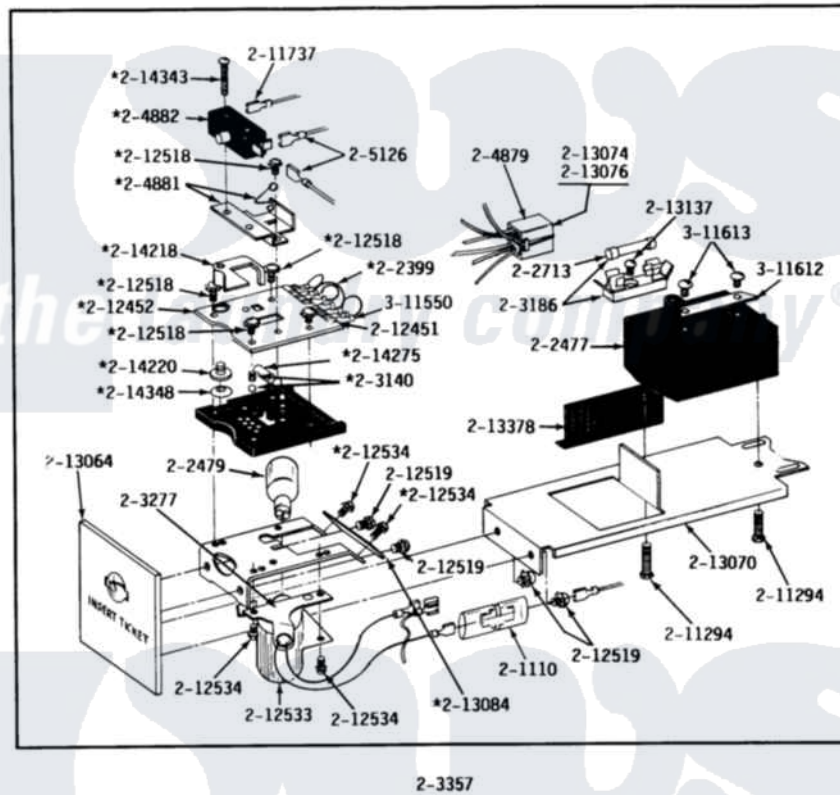

MODEL A25CT

CT CONTROL COMPONENTS

2-3357

the laundry company

Maytag Commercial Maytag GA25CT Washer Parts Parts Diagram 04 - CONTROL COMPONENTS

[Click on the part number to view part](#)

Item	Original Part Number	Replaced By	Status	Part Description
001	Y201110		Not Available	CONNECTOR, WIRE (INDIC. LIGHT)
NI	NLA		Not Available	JUMPER WIRE (BLACK)
003	202477	22003292		Control As
004	202479	A3167501		Lamp Oven, Int.
NI	202509			Ticket Control Assembly
006	202713	22001555		Fuse
007	203140			Contact Ball Kit
NI	NLA		Not Available	FUSE BLOCK WITH FUSE
"	NLA		Not Available	LAMP SOCKET WITH BRACKET
"	NLA		Not Available	TICKET RECEIVER ASSEMBLY
"	NLA		Not Available	HARNESS FOR TICKET CONTROL
012	204881			Cam Plate Assembly
013	204882		Not Available	SWITCH FOR TICKET CONTROL

NI	NLA		Not Available	DOUBLE MELT CLIP W/DEFLECTO
"	NLA		Not Available	SPADE CONNECTOR
016	211294	90767		Screw, 8A X 3/8 HeX Washer Head Tapping
017	211737	248562		Terminal
NI	NLA		Not Available	OVERLAY FOR CIRCUIT BOARD
019	212452			Board, Circuit
NI	NLA		Not Available	SEMS SCREW (No.4-40 X 1/2 INC)
021	212519	488234		Screw 8-32 X 1/4
022	212533			SHIELD FOR HEAT LAMP
NI	NLA		Not Available	SCREW, SHIELD TO CONTROL
"	NLA		Not Available	FRONT PLATE F/TICKET CONTRO
"	NLA		Not Available	BRACKET FOR TICKET ASSEMBLY
026	213074			Pin Receptacle For Plug
NI	NLA		Not Available	PIN FOR PLUG
"	NLA		Not Available	TICKET DEFLECTOR
"	NLA		Not Available	SCREW (No.6 X 1/4 INCH)
"	NLA		Not Available	SHIELD
031	214218			Lever, Switch
032	214220			Adjustment Thumb Wheel
033	214275			Roller For Cam
NI	NLA		Not Available	SCREW
"	NLA		Not Available	SPRING WASHER
036	Y311550		Not Available	SPADE (MINIATURE)
037	311612		Not Available	COVER, CIRCUIT BOARD TERMINALS
038	311613	Y311711		Screw, Fuse Block