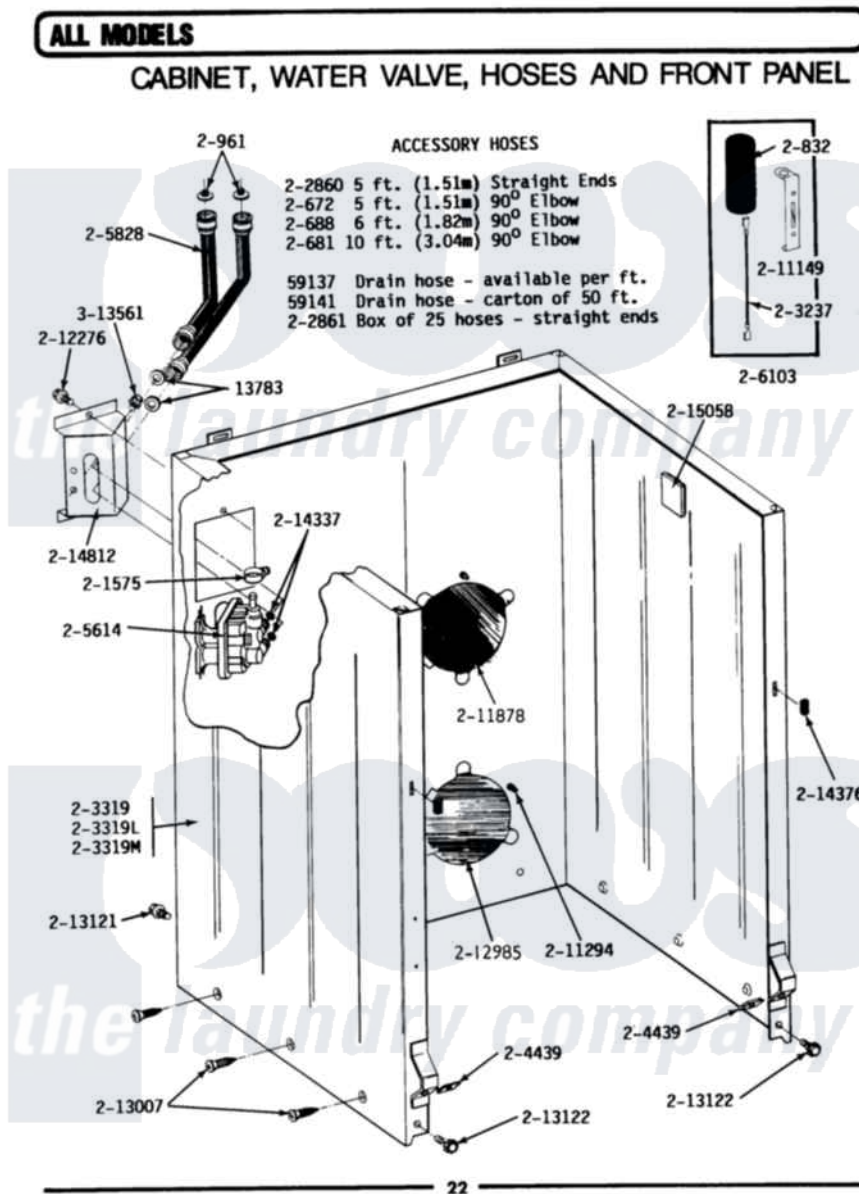

Maytag GA25CT 05 - CABINET, WATER VALVE, HOSES & FRNT PANEL

Maytag [Commercial Maytag GA25CT Washer Parts](#) Parts Diagram 05 - CABINET, WATER VALVE, HOSES & FRNT PANEL

[Click on the part number to view part](#)

Item	Original Part Number	Replaced By	Status	Part Description
001	Y013783			Washer, Inlet Hose
002	Y059137	Y059141		Ctn. 50 Ft. 31/32 Drain Hose
003	Y059141			Ctn. 50 Ft. 31/32 Drain Hose
NI	200461	285655		Clamp, Hose
005	200672	76314		Hose, Inlet 6 Ft. Hose With Elbow
006	200681	21001467		Hose- 10'
007	200688	76314		Hose, Inlet 6 Ft. Hose With Elbow
008	Y200832			Capacitor
NI	200908	285655		Clamp, Hose
010	200961	12001413		Strainer And Washer Kit
NI	201112	76660		Break-Sphn
012	201575			Clamp, Hose
013	202860			Inlet Hose Assembly
014	202861	202860		Inlet Hose Assembly

015	203237		No.17 Wire With Terminal
NI	NLA	Not Available	CABINET-WHITE
017	204439		Screw And Fstner Assembly
018	205614	205613	Water Valve
019	205828	202860	Inlet Hose Assembly
020	206103		Capacitor Kit
NI	211111	16272	Connector, Straight
022	211149		Clip, Capacitor
023	211294	90767	Screw, 8A X 3/8 HeX Washer Head Tapping
NI	211448		Clamp
"	NLA	Not Available	PLATE, ACCESS
026	212276	W10116760	Screw
NI	212982	22001650	Fastener, Spring
028	212985	22002924	Plate, Access
NI	212998	Not Available	PANEL, FRONT (WHT)
"	212998L	Not Available	FRONT PANEL-ALMOND
"	NLA	Not Available	FRONT PANEL-HARVEST WHEAT
030	213007		Xfor Cabinet See Cabinet, Back
031	213121	3400111	Screw, 12-14 X 5/8
032	213122	27001200	Screw
NI	213846		Guard, Belt
034	214337	96160	Screen
035	214376	22002331	Spacer, Front Panel
NI	214768	211704	Hose, Drain
037	214812	22002361	Bracket, Water Valve
NI	215057	211704	Hose, Drain
039	215058		Pad, Cabinet Bumper
NI	Y310842	8182296	Screw, Agitator
"	Y313561		Screw----NA