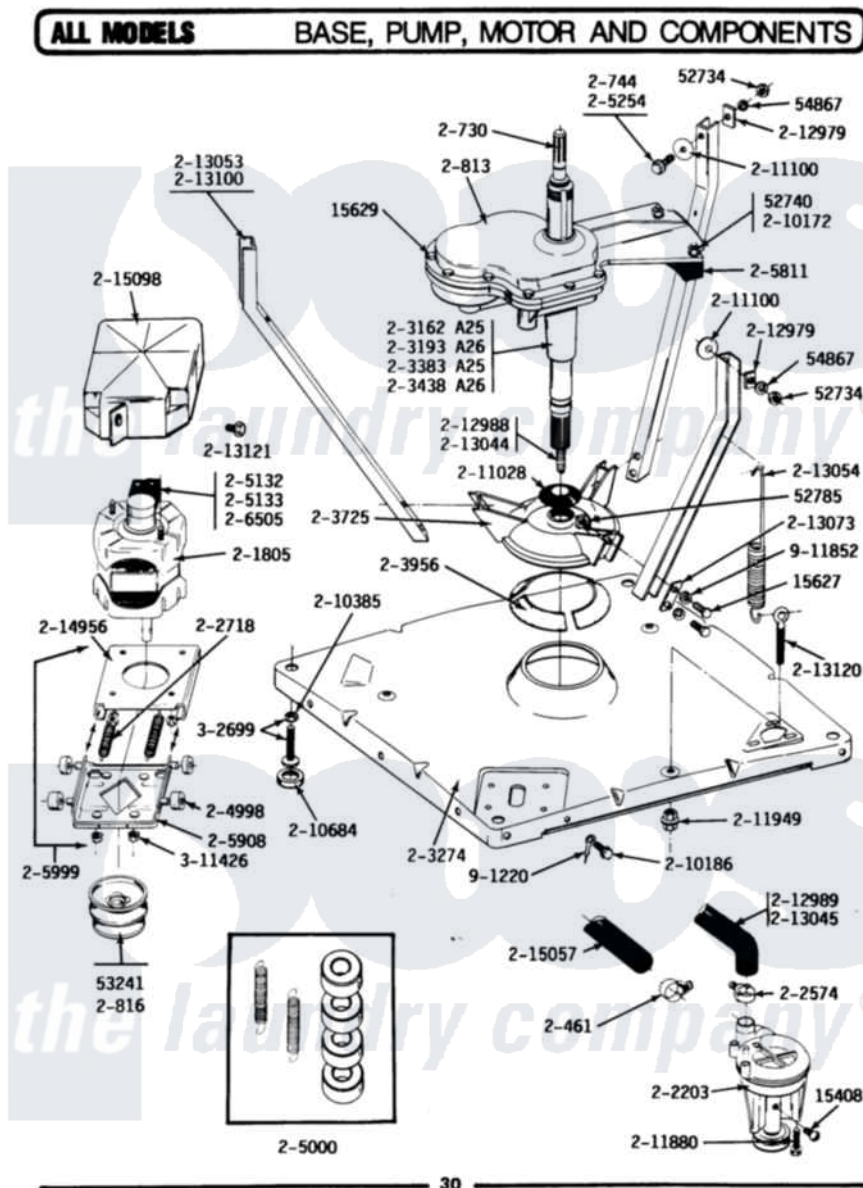

Maytag GA25CT 09 - BASE, PUMP, MOTOR & COMPONENTS

Maytag [Commercial Maytag GA25CT Washer Parts](#) Parts Diagram 09 - BASE, PUMP, MOTOR & COMPONENTS
 Click on the part number to view part

Item	Original Part Number	Replaced By	Status	Part Description
001	Y015408	22003235		Screw, Bearing Insert
002	Y015627			Screw- Hex
003	Y015629			Bolt, Grinding Chamber
004	Y052734			Nut, Carrage Bolts And Bracket
005	Y052785			Nut, Brace To Damper
006	Y053241			Set Screw, Motor Pulley
007	Y054867			Washer, Lock
008	200461	285655		Clamp, Hose
009	200730	22002124		Shaft- Agi
010	200744	W10175939		Bolt
NI	NLA		Not Available	GEAR CASE COVER ASSEMBLY
012	200816	6-2008160		Pulley- MO
013	201805	12002351		Motor-Drve
014	202203	6-2022030		Pump As Pa
015	202574	3367052		Clamp, Hose