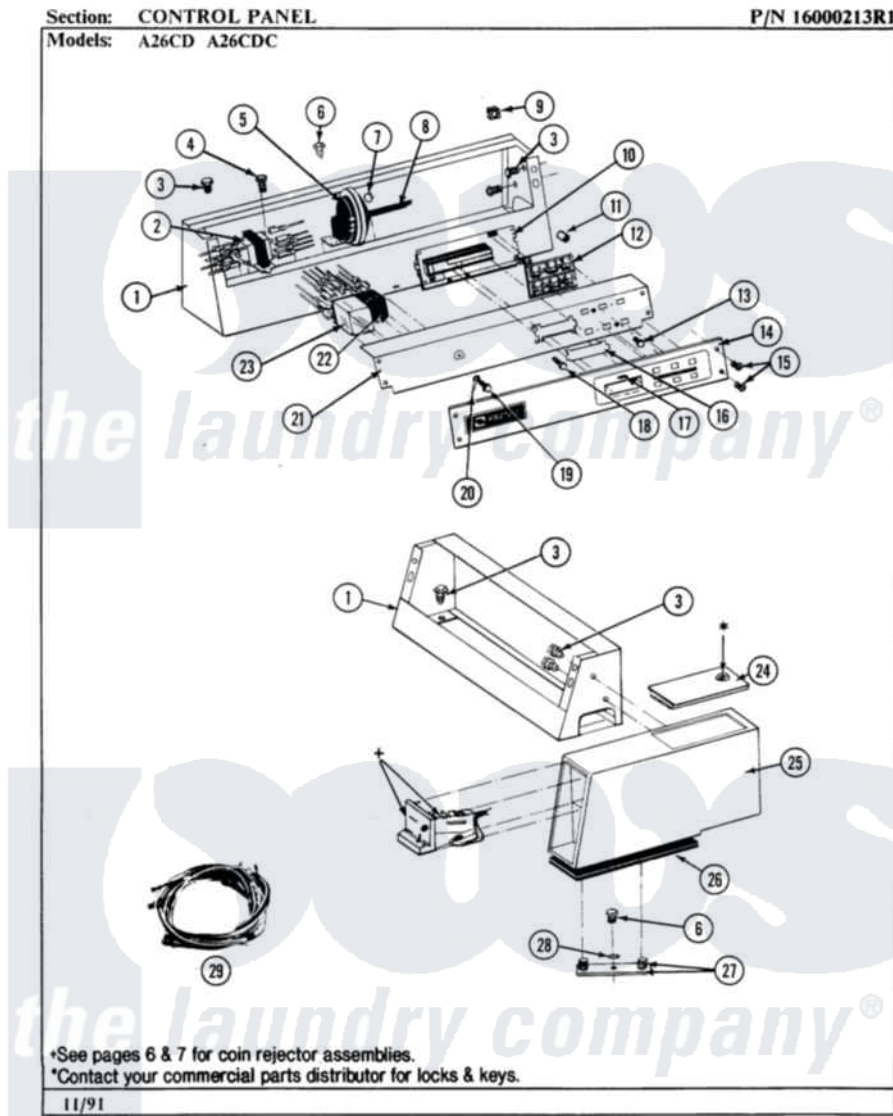

Maytag GA26CD 01 - CONTROL PANEL

Maytag Commercial Maytag GA26CD Washer Parts Parts Diagram 01 - CONTROL PANEL
 Click on the part number to view part

Item	Original Part Number	Replaced By	Status	Part Description
001	206780			Control Cover Assembly
"	206780L	206780		Control Cover Assembly
"	NLA		Not Available	CONTROL COVER ASSY
002	207766			Transformer
003	212276	W10116760		Screw
004	Y313559			Screw
005	203263	22004474		Switch- Pr
006	211294	90767		Screw, 8A X 3/8 HeX Washer Head Tapping
007	410296	596669		Clamp, Manifold
008	212942	22001619		Tube, Water Level Switch
009	215003			Fastener, Panel And Bracket
010	206828			Battery
"	912077			Locknut, Reader Harness
"	NLA		Not Available	CIRCUIT BOARD ASSY
011	Y215513			Standoff, Circuit Board
				Push Button And Switch

012	206808	W10135389		PUSH BUTTON AND SWITCH Assembly
"	215517	W10131113		Push Button
013	215527	W10140652		Screw, 6-20 X 1/2
014	215519			Panel, Control
015	215506			Screw, Control Panel Overlay
016	215515		Not Available	COVER, DISPLAY
017	214610			Bumper, Lid
018	215526			Screw, Circuit Board
019	Y314322	211251		Screw, Transformer
020	205810			Wire, Ground
021	206825	215516		Plate, Back-Up
"	NLA		Not Available	BACK BRACKET ASSY
022	206824	W10133335		Relay, Motor
023	206421			Relay, Motor Reversing
"	212949	22001866		Screw, Relay
024	203188		Not Available	TIMER ACCESS DOOR (WHT)
"	203188L		Not Available	ACCESS DOOR-ALMOND
"	203188M		Not Available	ACCESS DOOR-HARVEST WHEAT
025	207940	22001407		Case, Coin Slide
"	207940L	22001408		(ALM)
"	NLA		Not Available	CONTROL CENTER CASE HARVEST WH
026	214660			Gasket, Control Center
027	NLA		Not Available	MTG. STRAP---NA
028	910309			Washer, Mounting Strap
029	NLA		Not Available	WIRE HARNESS NLA