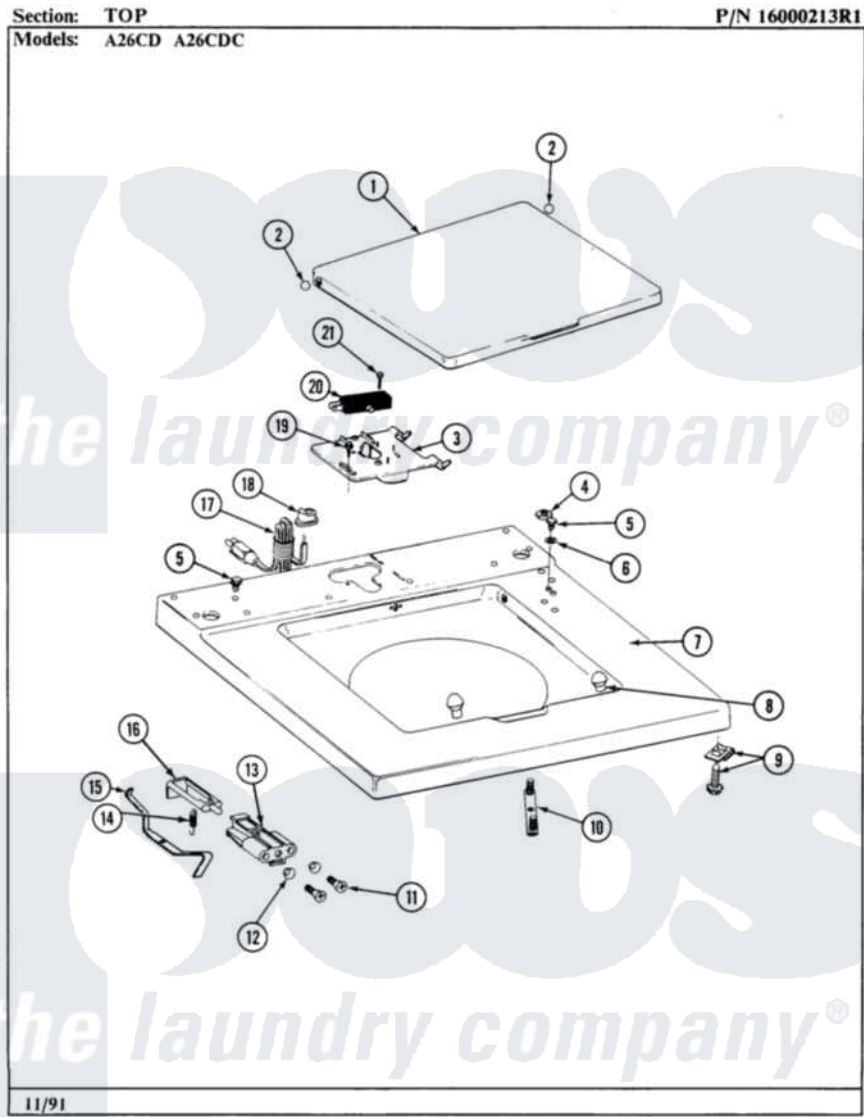

Maytag GA26CD 02 - TOP

4

Maytag [Commercial Maytag GA26CD Washer Parts](#) Parts Diagram 02 - TOP
Click on the part number to view part

Item	Original Part Number	Replaced By	Status	Part Description
001	214901		Not Available	LID-WHITE
"	NLA		Not Available	(ALM)
002	211726			Hinge, Ball Lid
003	Y215699	22001678		Bracket, Switch And Fuse
004	Y052740	62739		Nut, Lock
005	211294	90767		Screw, 8A X 3/8 HeX Washer Head Tapping
006	910309			Washer, Mounting Strap
007	207173		Not Available	TOP COVER ASSEMBLY (WHT)
"	NLA		Not Available	(ALM)
008	212716			Bumper, Lid
009	204445			Screw And Fastener Assembly
010	NLA		Not Available	STRAP, MOUNTING
011	910182	25-7809		Screw, No.6-20 1/2 Flthd Torx
012	211500			Washer, Bracket To Top Cover
013	201068			Plunger And Bracket

013	204900		Assembly--W
014	213720		Spring, Lid Switch
015	215704		Lever, Unbalance
016	NLA	Not Available	PLUNGER, LID SWITCH
017	NLA	Not Available	CORD, POWER
018	211881		Grommet, Cord Part Not Used- Gas Models Only
019	207159	489355	Screw, 8 X 1/2
020	205415	279347	Switch-Lid
021	213501		Screw, No.6-20 X 1-1/8 Inch