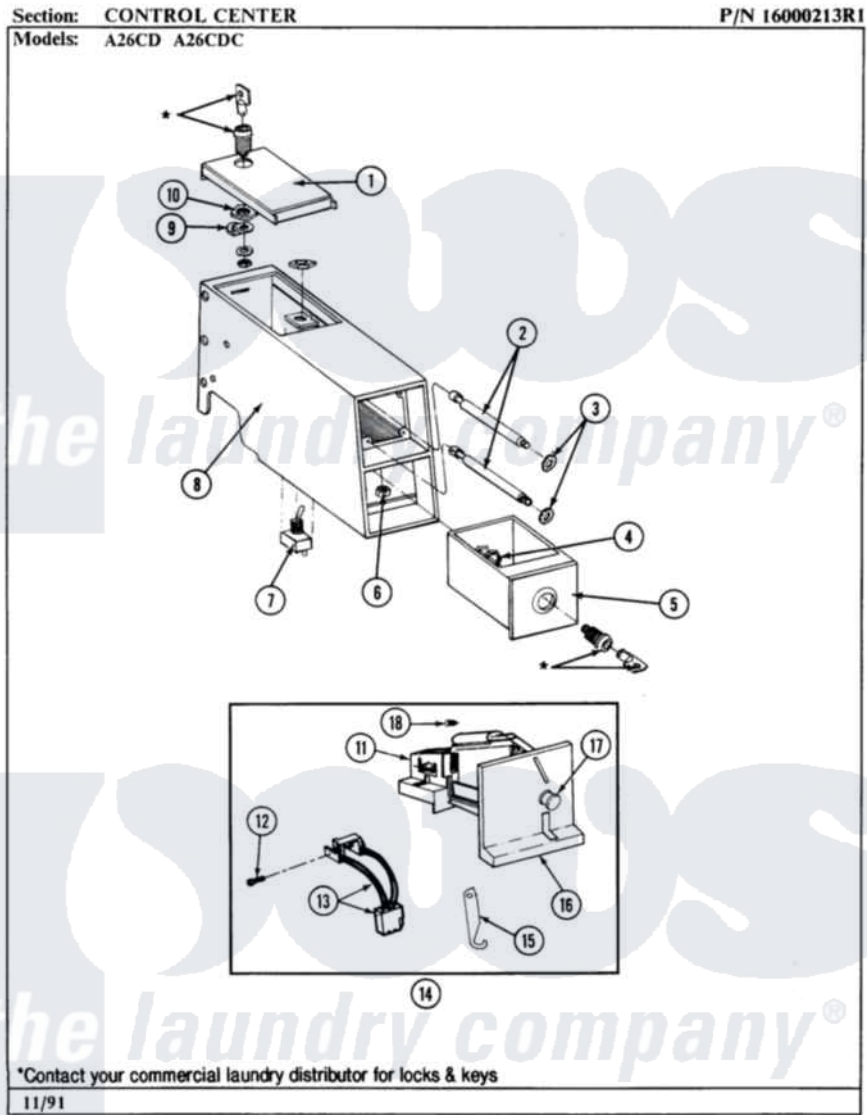

Maytag GA26CD 03 - CONTROL CENTER

6

Maytag [Commercial Maytag GA26CD Washer Parts](#) Parts Diagram 03 - CONTROL CENTER
Click on the part number to view part

Item	Original Part Number	Replaced By	Status	Part Description
001	203188		Not Available	TIMER ACCESS DOOR (WHT)
"	203188L		Not Available	ACCESS DOOR-ALMOND
"	203188M		Not Available	ACCESS DOOR-HARVEST WHEAT
002	213035			Bolt, Locking
003	910181			Lockwasher, Terminal Block
004	212328	W10139762		Hex Nut, 3/4-27
005	207912	208884		Coin Box K
"	207912L	208884		Coin Box K
"	NLA		Not Available	COIN BOX - HARVEST WHEAT
006	Y052740	62739		Nut, Lock
007	206794		Not Available	SWITCH (W/NUT)
008	207940	22001407		Case, Coin Slide
"	207940L	22001408		(ALM)
"	NLA		Not Available	CONTROL CENTER CASE HARVEST WH

009	213750	W10133266	Cam-Lock
010	212328	W10139762	Hex Nut, 3/4-27
011	207947		Rejector, Coin
012	314665		Screw, Switch Assembly
013	206799		Optic Switch Assembly
014	207948		Coin Drop Assembly
015	216011		Spring, Return Button
016	216010	Y208306	Kit- Mtg C
017	216009		BUTTON, RETURN
018	NLA	Not Available	SCREW FOR CAUTION PLATE----NA