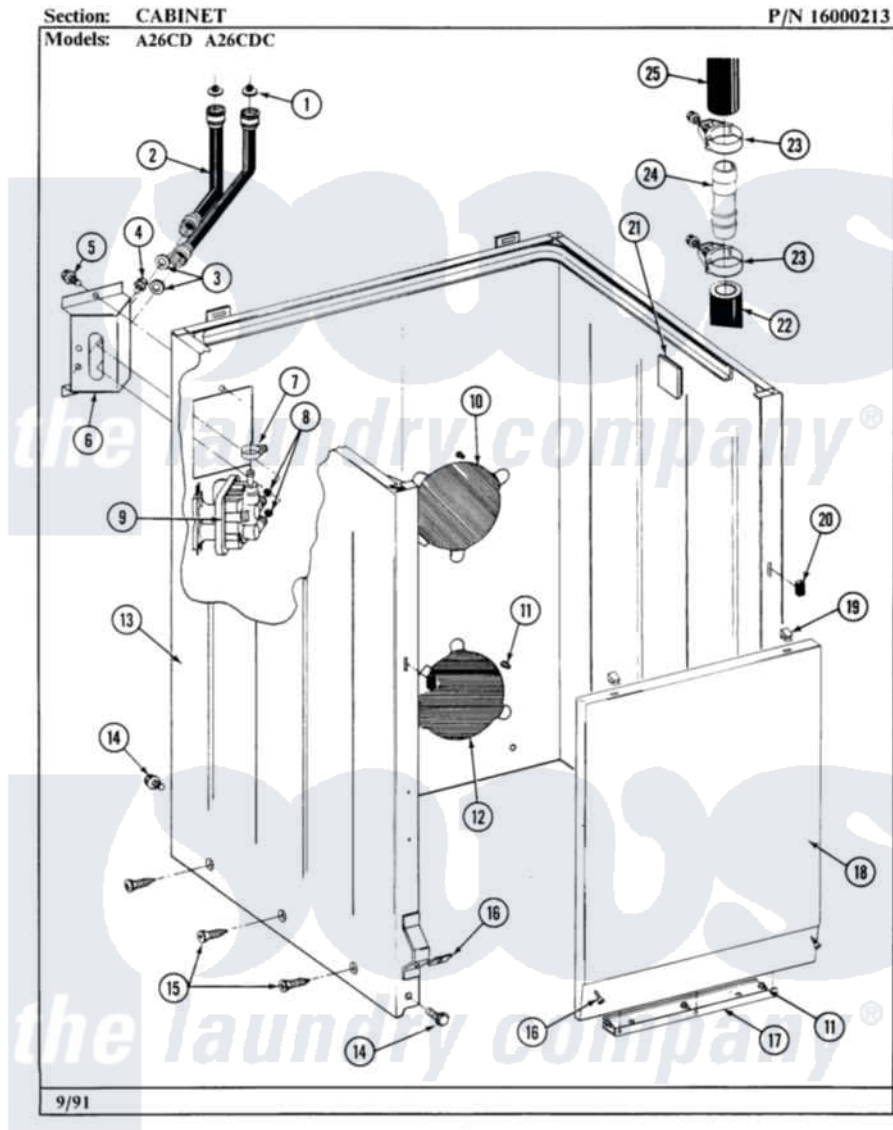

Maytag GA26CD 04 - CABINET

8

Maytag Commercial Maytag GA26CD Washer Parts Parts Diagram 04 - CABINET

Click on the part number to view part

Item	Original Part Number	Replaced By	Status	Part Description
001	200961	12001413		Strainer And Washer Kit
002	205828	202860		Inlet Hose Assembly
003	Y013783			Washer, Inlet Hose
004	Y313561			Screw----NA
005	212276	W10116760		Screw
006	214812	22002361		Bracket, Water Valve
007	201575			Clamp, Hose
008	214337	96160		Screen
009	205614	205613		Water Valve
010	NLA		Not Available	PLATE, ACCESS
011	211294	90767		Screw, 8A X 3/8 HeX Washer Head Tapping
012	212985	22002924		Plate, Access
013	NLA		Not Available	CABINET-WHITE
014	213121	3400111		Screw, 12-14 X 5/8
015	213007			Xfor Cabinet See Cabinet, Back

016	204439		Screw And Fstner Assembly
017	213846		Guard, Belt
018	212998	Not Available	PANEL, FRONT (WHT)
"	212998L	Not Available	FRONT PANEL-ALMOND
"	NLA	Not Available	FRONT PANEL-HARVEST WHEAT
019	212982	22001650	Fastener, Spring
020	214376	22002331	Spacer, Front Panel
021	215058		Pad, Cabinet Bumper
022	214768	211704	Hose, Drain
023	200461	285655	Clamp, Hose
024	211111	16272	Connector, Straight
025	215057	211704	Hose, Drain