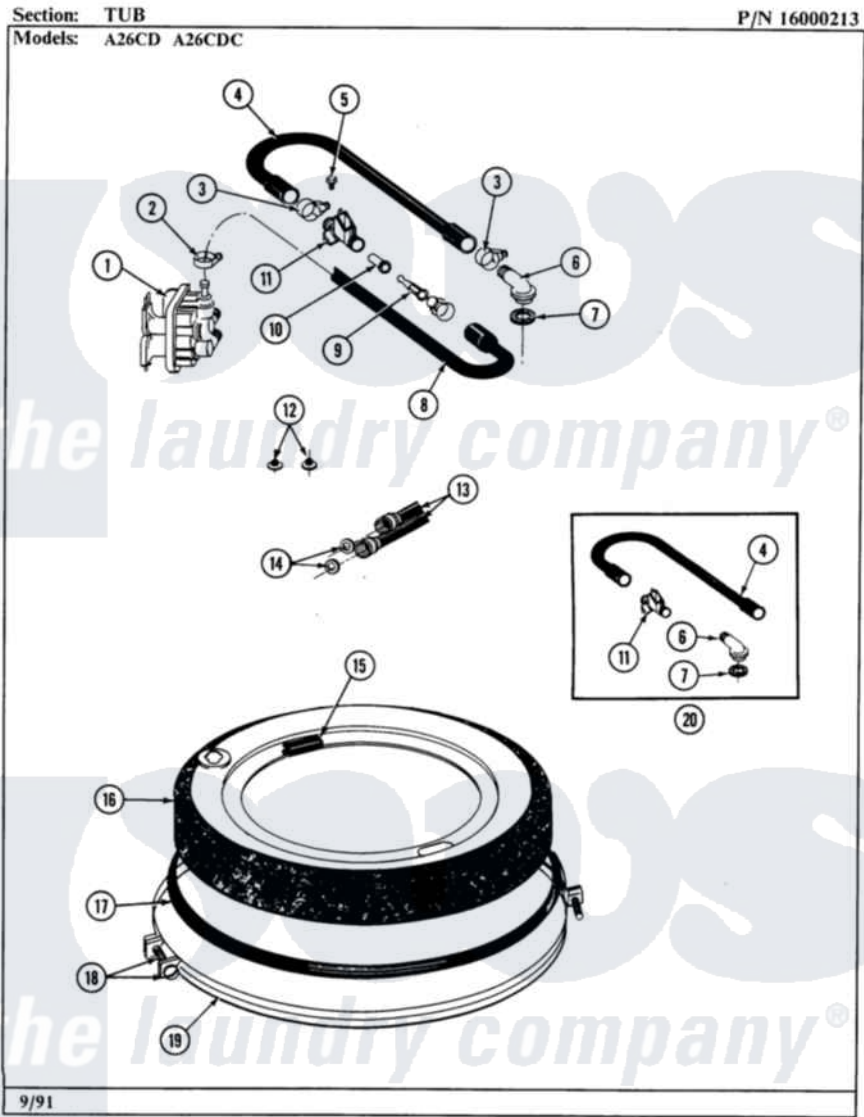

# Maytag GA26CD 05 - TUB COVER

10

Maytag Commercial Maytag GA26CD Washer Parts Parts Diagram 05 - TUB COVER  
Click on the part number to view part

Item	Original Part Number	Replaced By	Status	Part Description
001	205614	<a href="#">205613</a>		Water Valve
002	<a href="#">201575</a>			Clamp, Hose
003	202515	<a href="#">596669</a>		Clamp, Manifold
004	<a href="#">Y215234</a>			Hose, Injector Fill
005	<a href="#">312620</a>			Screw, Sems
006	<a href="#">215235</a>			Tube, Injector
007	<a href="#">215233</a>			Seal For Injector Tube
008	<a href="#">213013</a>			Hose, Injector
009	<a href="#">213015</a>			Nozzle, Injector
010	213016	<a href="#">216201</a>		Nozzle
011	<a href="#">215447</a>			Sleeve For Injector
012	200961	<a href="#">12001413</a>		Strainer And Washer Kit
013	205828	<a href="#">202860</a>		Inlet Hose Assembly
014	<a href="#">Y013783</a>			Washer, Inlet Hose
015	<a href="#">215232</a>			Bumper, Unbalance
016	206380		Not Available	COVER, TUB

017

[211232](#)

Seal, Tub Cover

018

[205529](#)

Nut And Bolt Kit For Tub Clam

019

[200846](#)

Clamp - Tub Cover

020

206683

[206680](#)

Water Injector Assembly