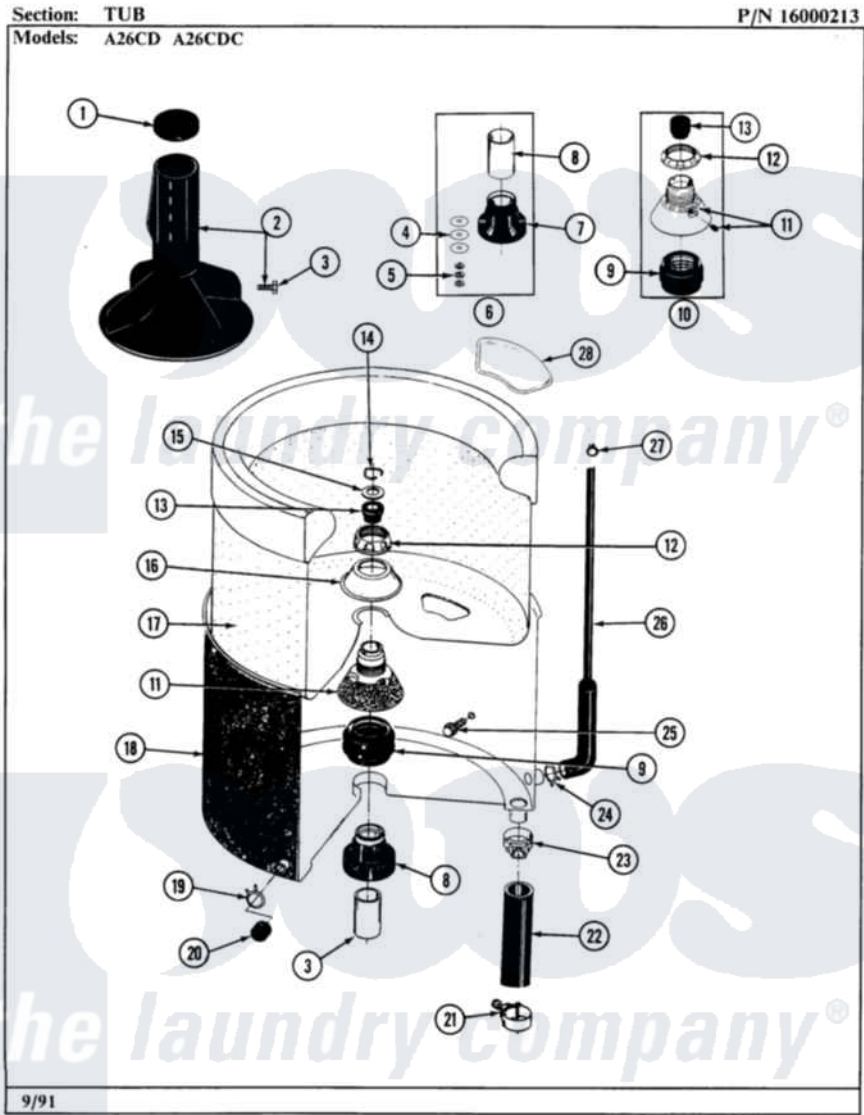

Maytag GA26CD 06 - TUB

12

Maytag [Commercial Maytag GA26CD Washer Parts](#) Parts Diagram 06 - TUB
Click on the part number to view part

Item	Original Part Number	Replaced By	Status	Part Description
001	215532			Cap, Agitator
002	207119	207228		Agitator W/Lock Screw
003	206478		Not Available	SCREW & WASHER FOR AGITATOR
004	211100			Washer, Outer Tub
005	Y054867			Washer, Lock
006	204013	6-2040130		Tub Bearin
007	200824	6-2040130		Tub Bearin
008	211130			Bearing Liner, Tub Bearing
009	201537	6-2095720		Mounting S
010	204012	6-2095720		Mounting S
011	202521	6-2095720		Mounting S
012	211047	6-2110472		Nut- Clamp
013	Y0A4298	6-0A57420		Seal- Agitator
014	Y015667			Retaining Ring
015	Y015666			Washer, Retaining -
016	211210			Washer, Clamping Nut

017	207831		Not Available	TUB, INNER (W/PLUG)
018	205484			Tub, Outer Part Not Used
019	214739	596669		Clamp, Manifold
020	214725			Cap For Spout-Outer Tub
021	202574	3367052		Clamp, Hose
022	213045			Hose, Outer Tub Part Not Used
023	200900	616099		Clamp
024	211641			Clamp, 1-1/16"
025	200744	W10175939		Bolt
"	205254	W10175938		Bolt
026	212942	22001619		Tube, Water Level Switch
027	410296	596669		Clamp, Manifold
028	215980			Plug, Filter Hole