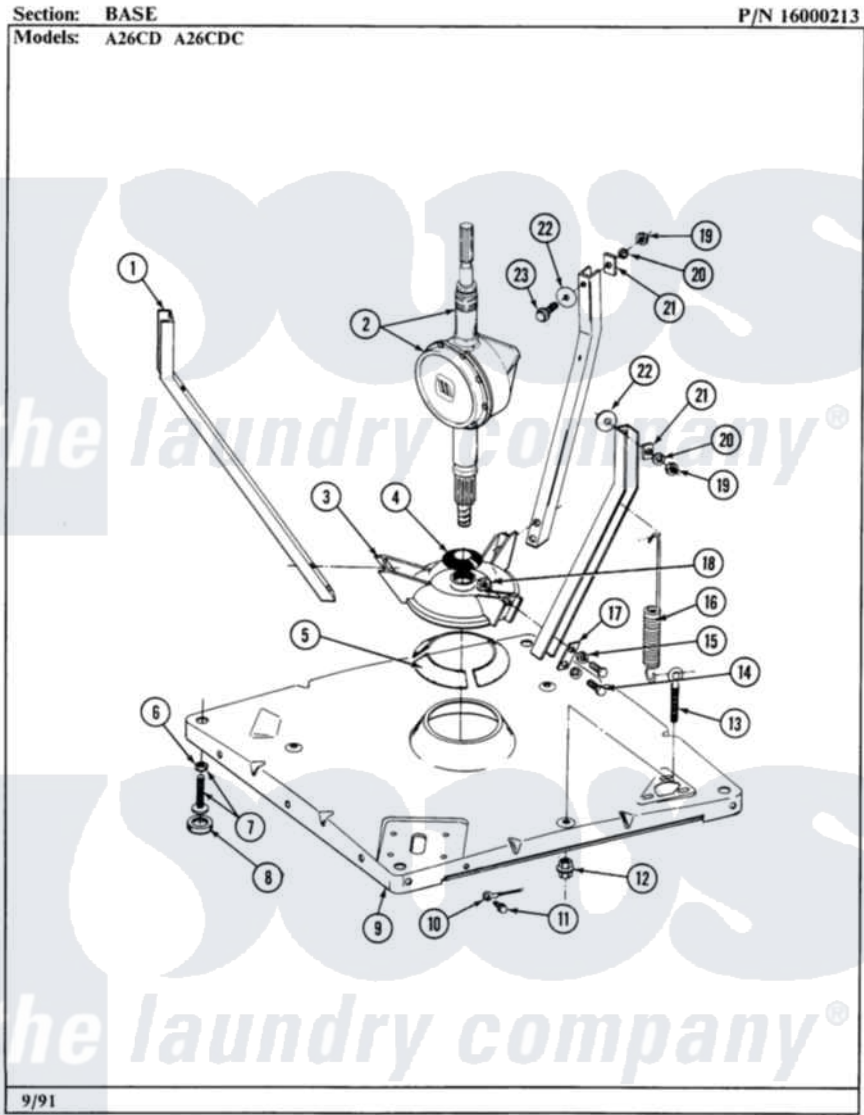

Maytag GA26CD 08 - BASE

16

Maytag Commercial Maytag GA26CD Washer Parts Parts Diagram 08 - BASE
Click on the part number to view part

Item	Original Part Number	Replaced By	Status	Part Description
001	213053			Brace, Tub Part Not Used
002	206707	6-2097750		Trans Dee
003	203725			Damper W/Bolt And Clip
004	211028	22001586		Deflector, Water
005	203956			Damper Pad Kit
006	210385			Lock Nut For Adjustable Leg
007	Y302699	22003428		Leg, Adjustable
008	210684			Foot, Adjustable Leg
009	203274			Base With Damper Pads
010	204807			Ground Wire, Supp. Plte To Top Cover
011	210186	3370225		Screw
012	211949			Nut, Adjustment Eyebolt
013	213120	216416		Bolt, Eye/Centering Spring
014	Y015627			Screw- Hex
015	911852	486009		Lockwasher
016	213054			Centering Spring - 3 Used

017	213073		Washer, Double Brace
018	Y052785		Nut, Brace To Damper
019	Y052734		Nut, Carrage Bolts And Bracket
020	Y054867		Washer, Lock
021	212979	Not Available	WASHER, TUB BRACE
022	211100		Washer, Outer Tub
023	200744	W10175939	Bolt
"	205254	W10175938	Bolt