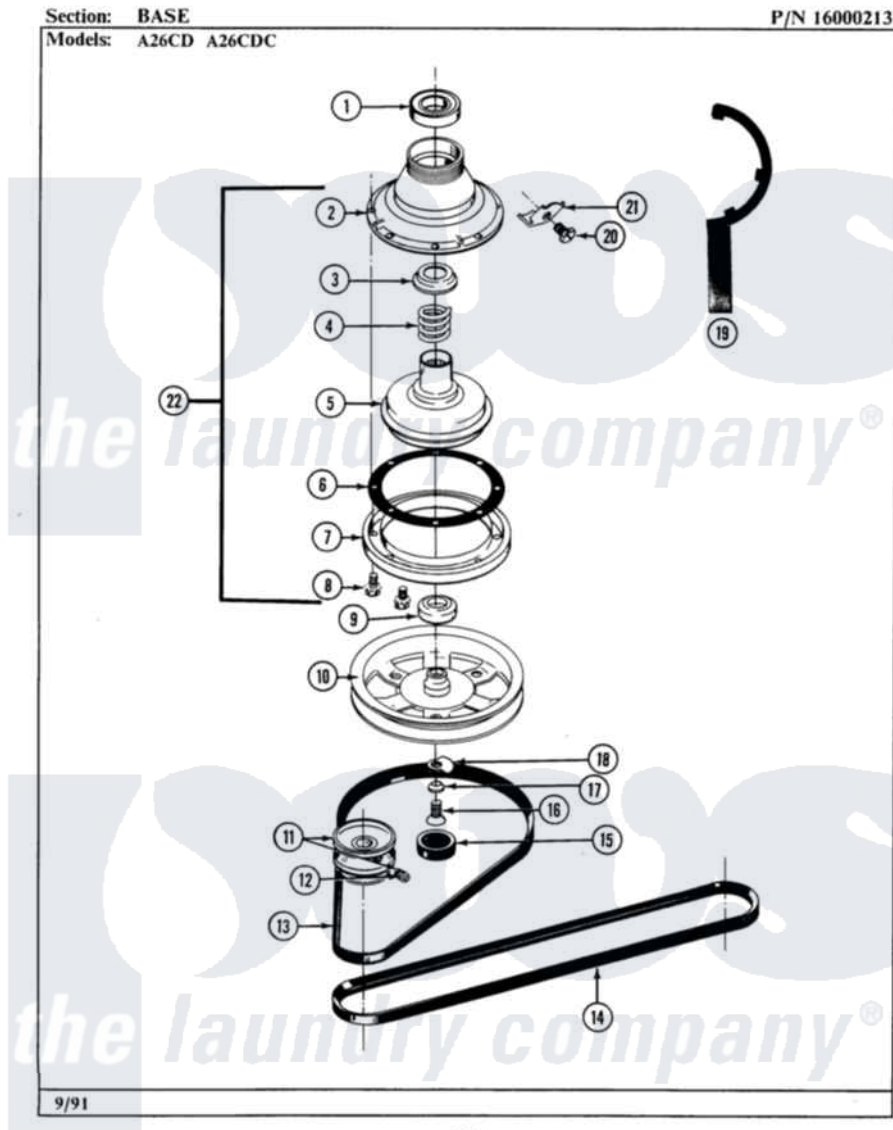

Maytag GA26CD 09 - CLUTCH, BRAKE & BELTS

18

Maytag [Commercial Maytag GA26CD Washer Parts](#) Parts Diagram 09 - CLUTCH, BRAKE & BELTS
 Click on the part number to view part

Item	Original Part Number	Replaced By	Status	Part Description
001	Y200720	22003441		Bearing, Rear
002	211045	6-2011900		Brake Asse
003	211039	6-2011900		Brake Asse
004	211041	6-2011900		Brake Asse
005	201126	6-2011900		Brake Asse
006	211042	6-2011900		Brake Asse
007	211043	6-2011900		Brake Asse
008	211000			SCREW, BRAKE DRUM (HEX HEAD)
009	200835			Bearing, Brake Rotor
010	211059	6-2301530		Pulley
011	200816	6-2008160		Pulley- MO
012	Y053241			Set Screw, Motor Pulley
013	211125			V Belt, Drive Pulley
014	211124			Part Not Used
015	NLA		Not Available	CAP, OIL RETAINER
016	211375	681582		Screw

017	211090	22003555	Washer, Stop Lug
018	211089		Lug, Stop Pulley
019	Y038315	038315	Tool
020	213326		Bolt, Sems Retaining Clip
021	213325		Clip, Retaining
022	201190	6-2011900	Brake Asse