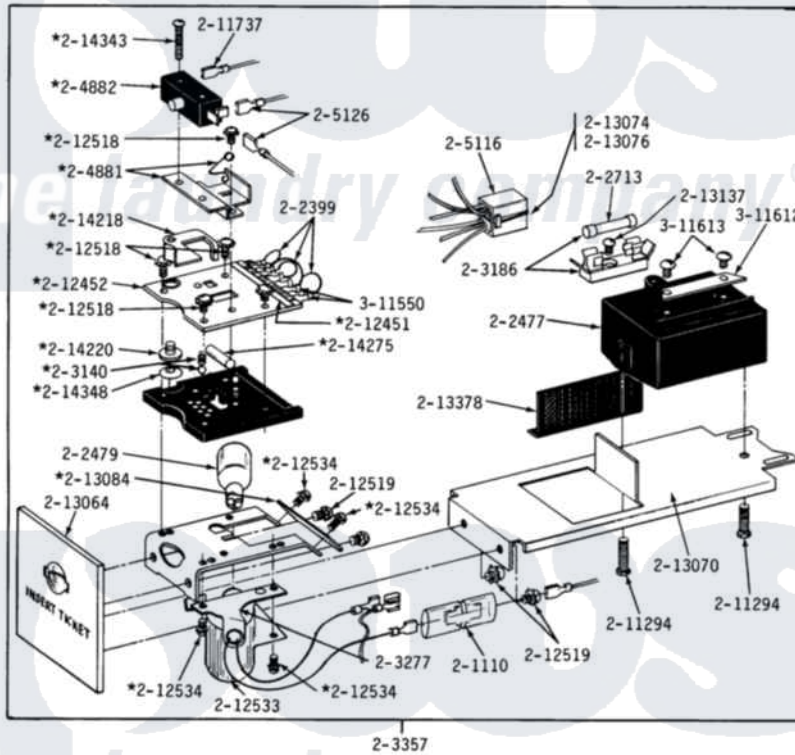

# Maytag GDE18CA 06 - CA CONTROL CENTER

DE-DG18CT

CT CONTROL CENTER COMPONENTS

Maytag Commercial Maytag GDE18CA Dryer Parts Parts Diagram 06 - CA CONTROL CENTER

Click on the part number to view part

Item	Original Part Number	Replaced By	Status	Part Description
NI	<a href="#">Y052740</a>	<a href="#">62739</a>		Nut, Lock
"	NLA		Not Available	MTG. STRAP---NA
"	NLA		Not Available	OUTER CASE-WHITE
"	NLA		Not Available	OUTER CASE-HARVEST WHEAT
"	NLA		Not Available	BUTTON MARKER
"	<a href="#">211251</a>			Screw, Transformer
007	<a href="#">211294</a>	<a href="#">90767</a>		Screw, 8A X 3/8 HeX Washer Head Tapping
NI	212276	<a href="#">W10116760</a>		Screw
"	<a href="#">212277</a>			Screw, No.8 X 1/2 Inch
"	NLA		Not Available	ACCESS DOOR FOR TIMER
"	NLA		Not Available	GASKET UNDER CONTROL CENTER
"	NLA		Not Available	KNOB AND DIAL
"	NLA		Not Available	CONTROL CENTER-WHITE
"	<a href="#">Y303222</a>			TIMER RPR