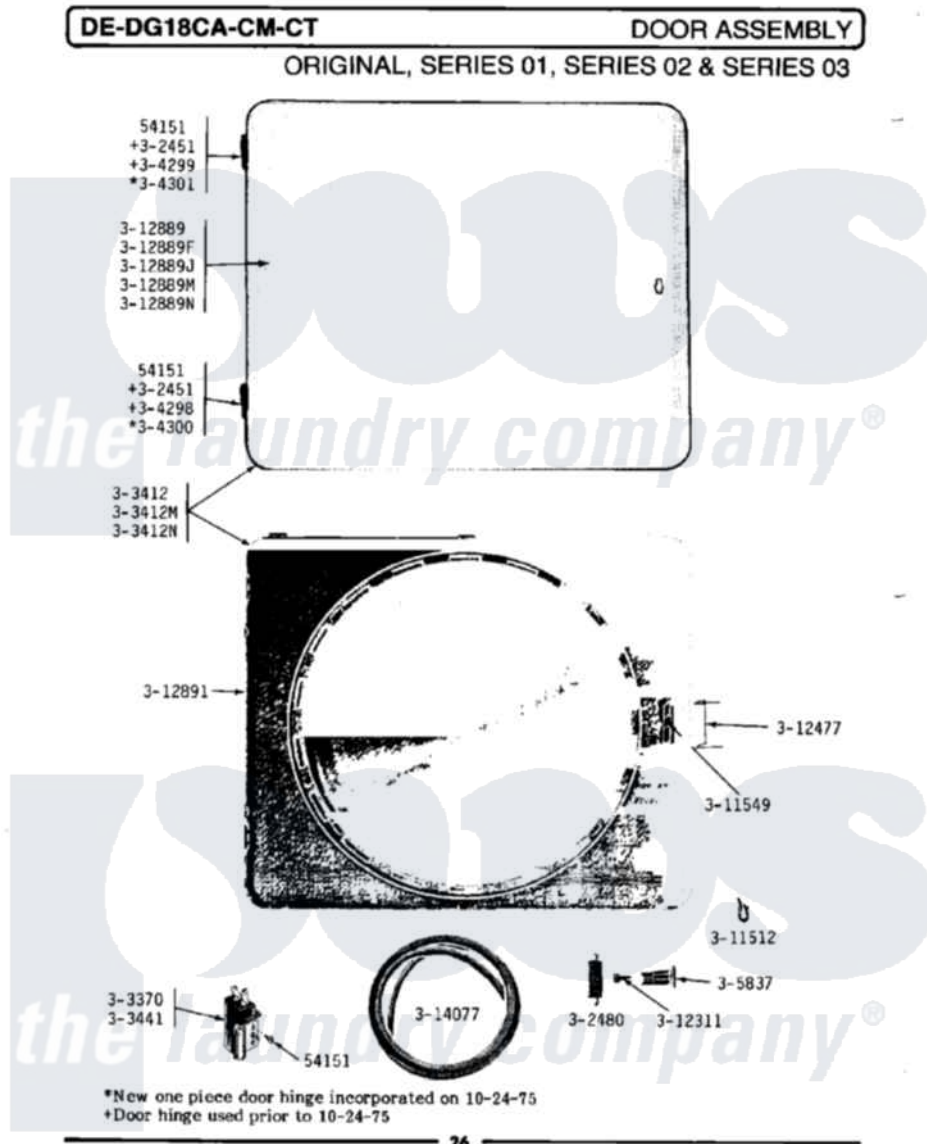

Maytag GDE18CA 07 - D0OR ASSEMBLY

Maytag Commercial Maytag GDE18CA Dryer Parts Parts Diagram 07 - D0OR ASSEMBLY
 Click on the part number to view part

Item	Original Part Number	Replaced By	Status	Part Description
001	NLA		Not Available	SCREW, No.4-40 X 1/4
002	NLA		Not Available	HINGE ASSEMBLY---N
003	NLA		Not Available	LATCH
004	Y303370			Door Switch
005	NLA		Not Available	DOOR COMPLETE-WHITE
006	NLA		Not Available	DOOR COMPLETE-HARVEST WHEAT
007	Y303441		Not Available	DOOR SWITCH
008	Y304298			Hinge - Lower
009	NLA		Not Available	HINGE - UPPER
010	NLA		Not Available	HINGE - LOWER
011	NLA		Not Available	PANEL COVER
012	NLA		Not Available	KNOB AND SCREW
013	NLA		Not Available	FASTENER
014	NLA		Not Available	WIRE CLIP
015	NLA		Not Available	SCREW---NA
				MAGNETIC LATCH

016	NLA	Not Available	MAGNETIC LATCH RETAINER
017	NLA	Not Available	DOOR PANEL-WHITE
018	NLA	Not Available	DOOR PANEL-HARVEST WHEAT
019	Y312891	Not Available	DOOR LINER - INNER HALF
020	314077		Door Seal