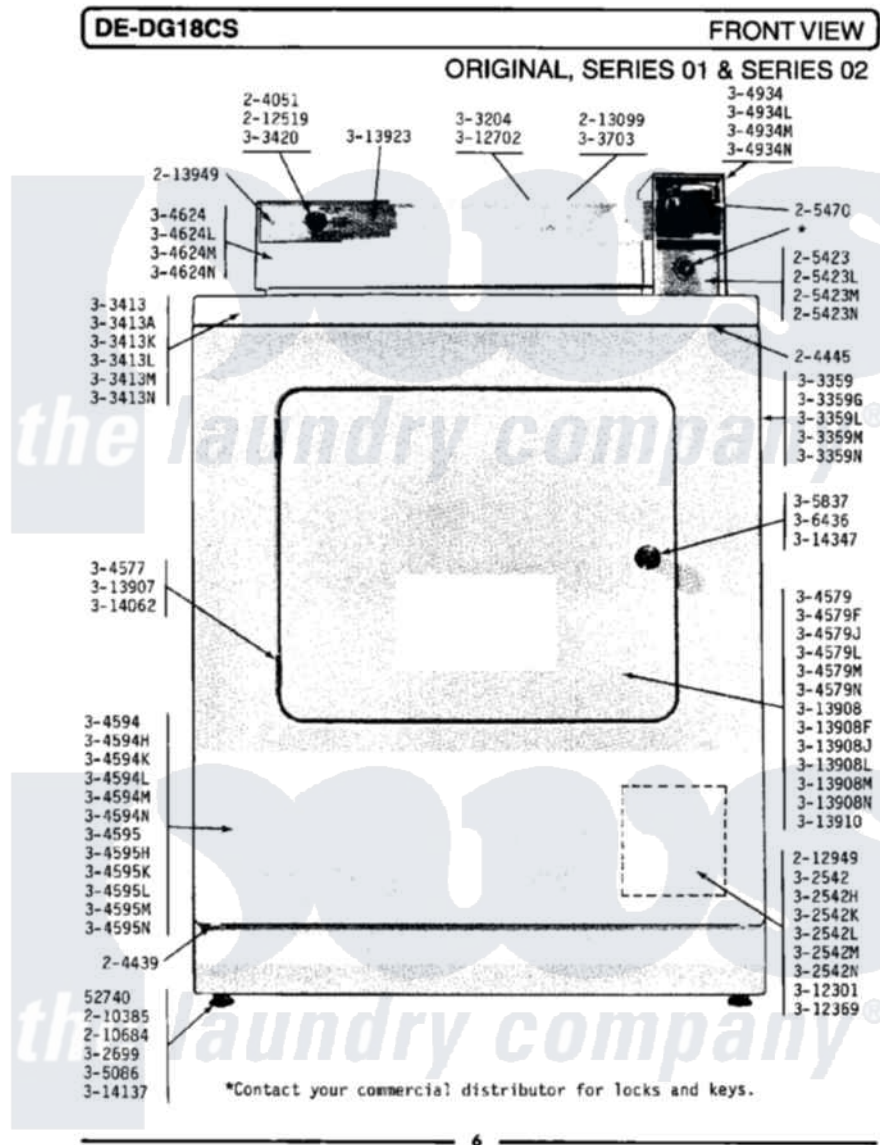

Maytag GDE18CA 08 - FRONT PANEL-REAR VIEW

Maytag [Commercial Maytag GDE18CA Dryer Parts](#) Parts Diagram 08 - FRONT PANEL-REAR VIEW
 Click on the part number to view part

Item	Original Part Number	Replaced By	Status	Part Description
001	NLA		Not Available	SCREW, No.4-40 X 1/4
002	Y055978			Rubber Adhesive, 2 Oz Tube
003	204439			Screw And Fstner Assembly
004	212982	22001650		Fastener, Spring
005	NLA		Not Available	HINGE ASSEMBLY----N
006	NLA		Not Available	DOOR COMPLETE-WHITE
007	NLA		Not Available	DOOR COMPLETE-HARVEST WHEAT
008	NLA		Not Available	FRONT PANEL-WHITE
009	NLA		Not Available	FRONT PANEL-HARVEST WHEAT
010	Y304298			Hinge - Lower
011	NLA		Not Available	HINGE - UPPER
012	NLA		Not Available	HINGE - LOWER
013	NLA		Not Available	HINGE - UPPER
014	310560	74004005		Screw, 6-32 X 5/16"
015	NLA		Not Available	STRIKE PLATE

016	NLA	Not Available	DOOR PANEL-WHITE
017	NLA	Not Available	DOOR PANEL-HARVEST WHEAT
018	Y312891	Not Available	DOOR LINER - INNER HALF
019	Y313340		LABEL, LINT SCREEN INSTRUCTION
020	Y313927		INSTRUCTION LABEL
021	314077		Door Seal
022	NLA	Not Available	GAS IGNITION LABEL
023	314286		Seal For Front Panel